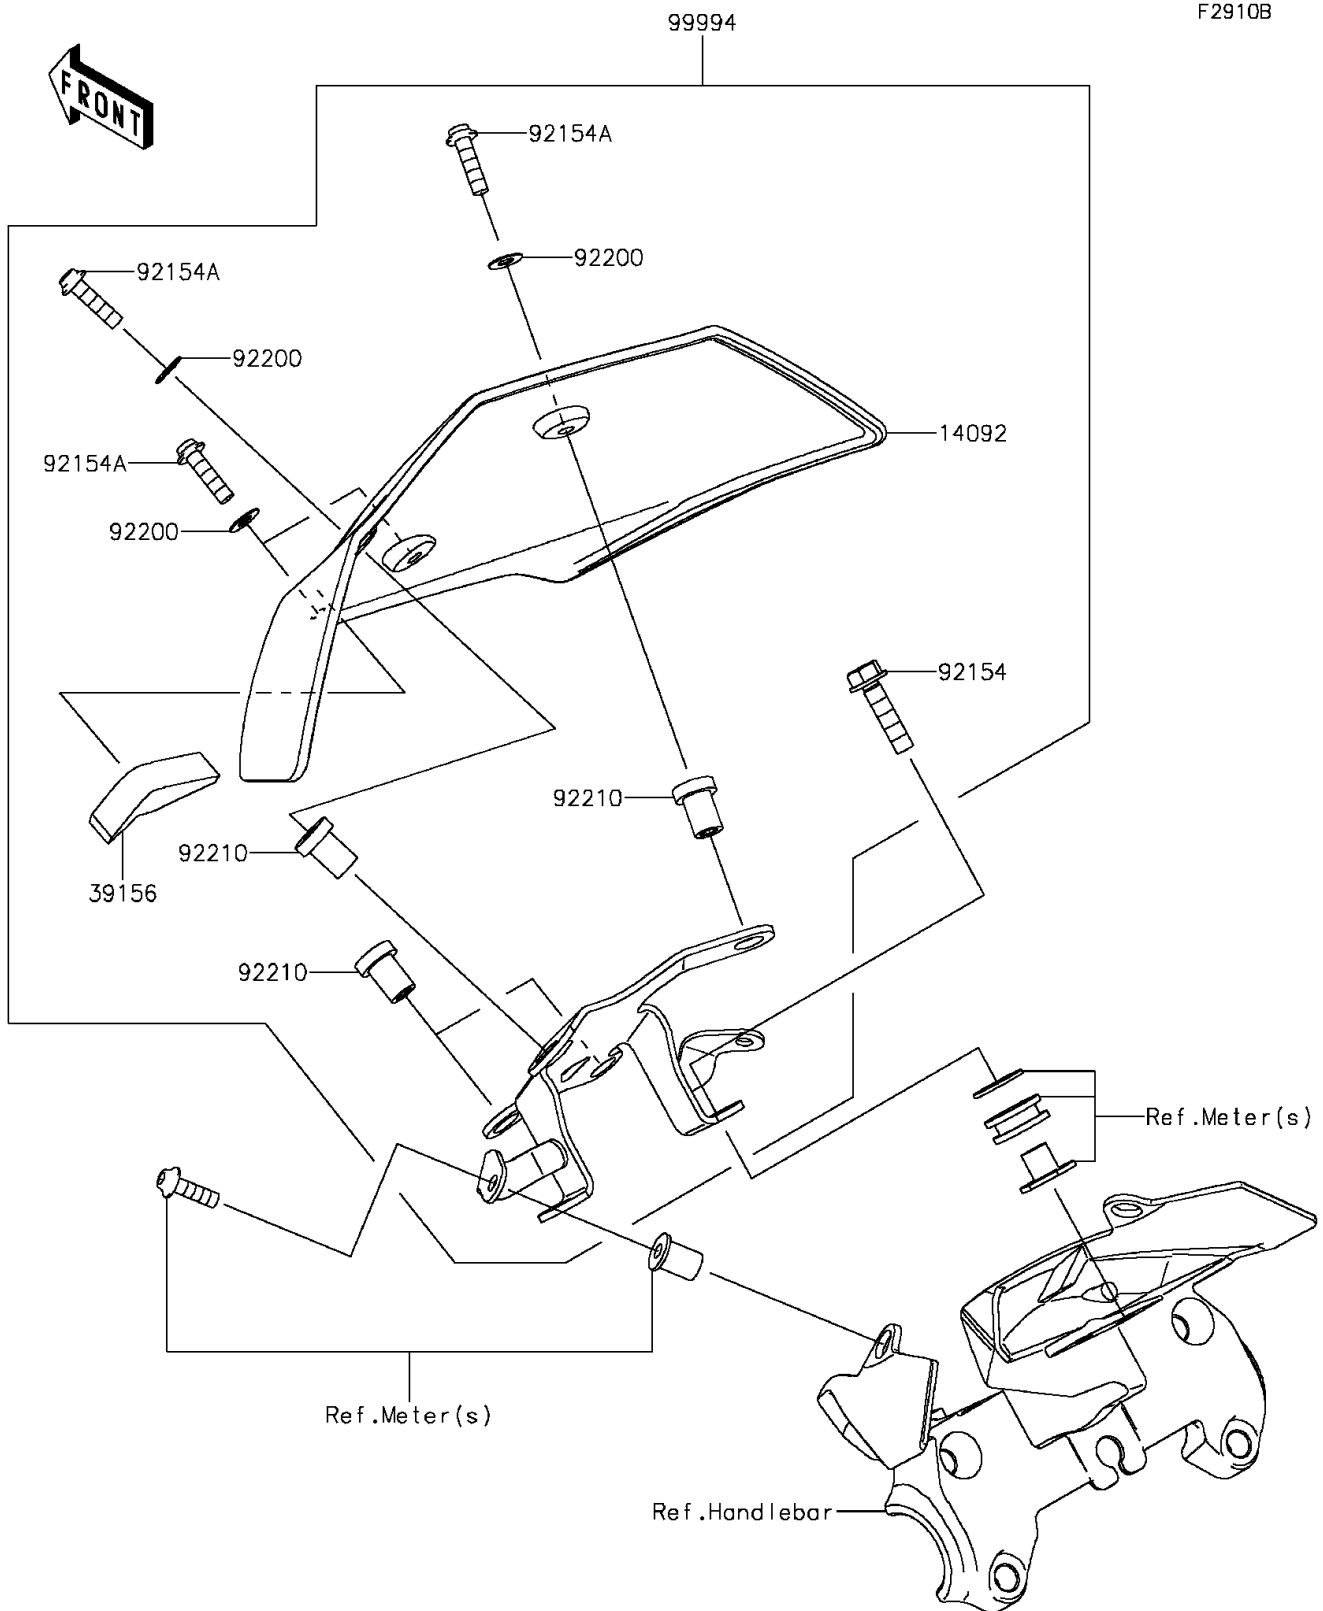

2016 Z1000 ABS

PARTS DIAGRAM

Accessory(Meter Cover)

2016 Z1000 ABS

PARTS LIST

Accessory(Meter Cover)

Kawasaki

Let the Good Times Roll®

ITEM NAME

PART NUMBER

QUANTITY
