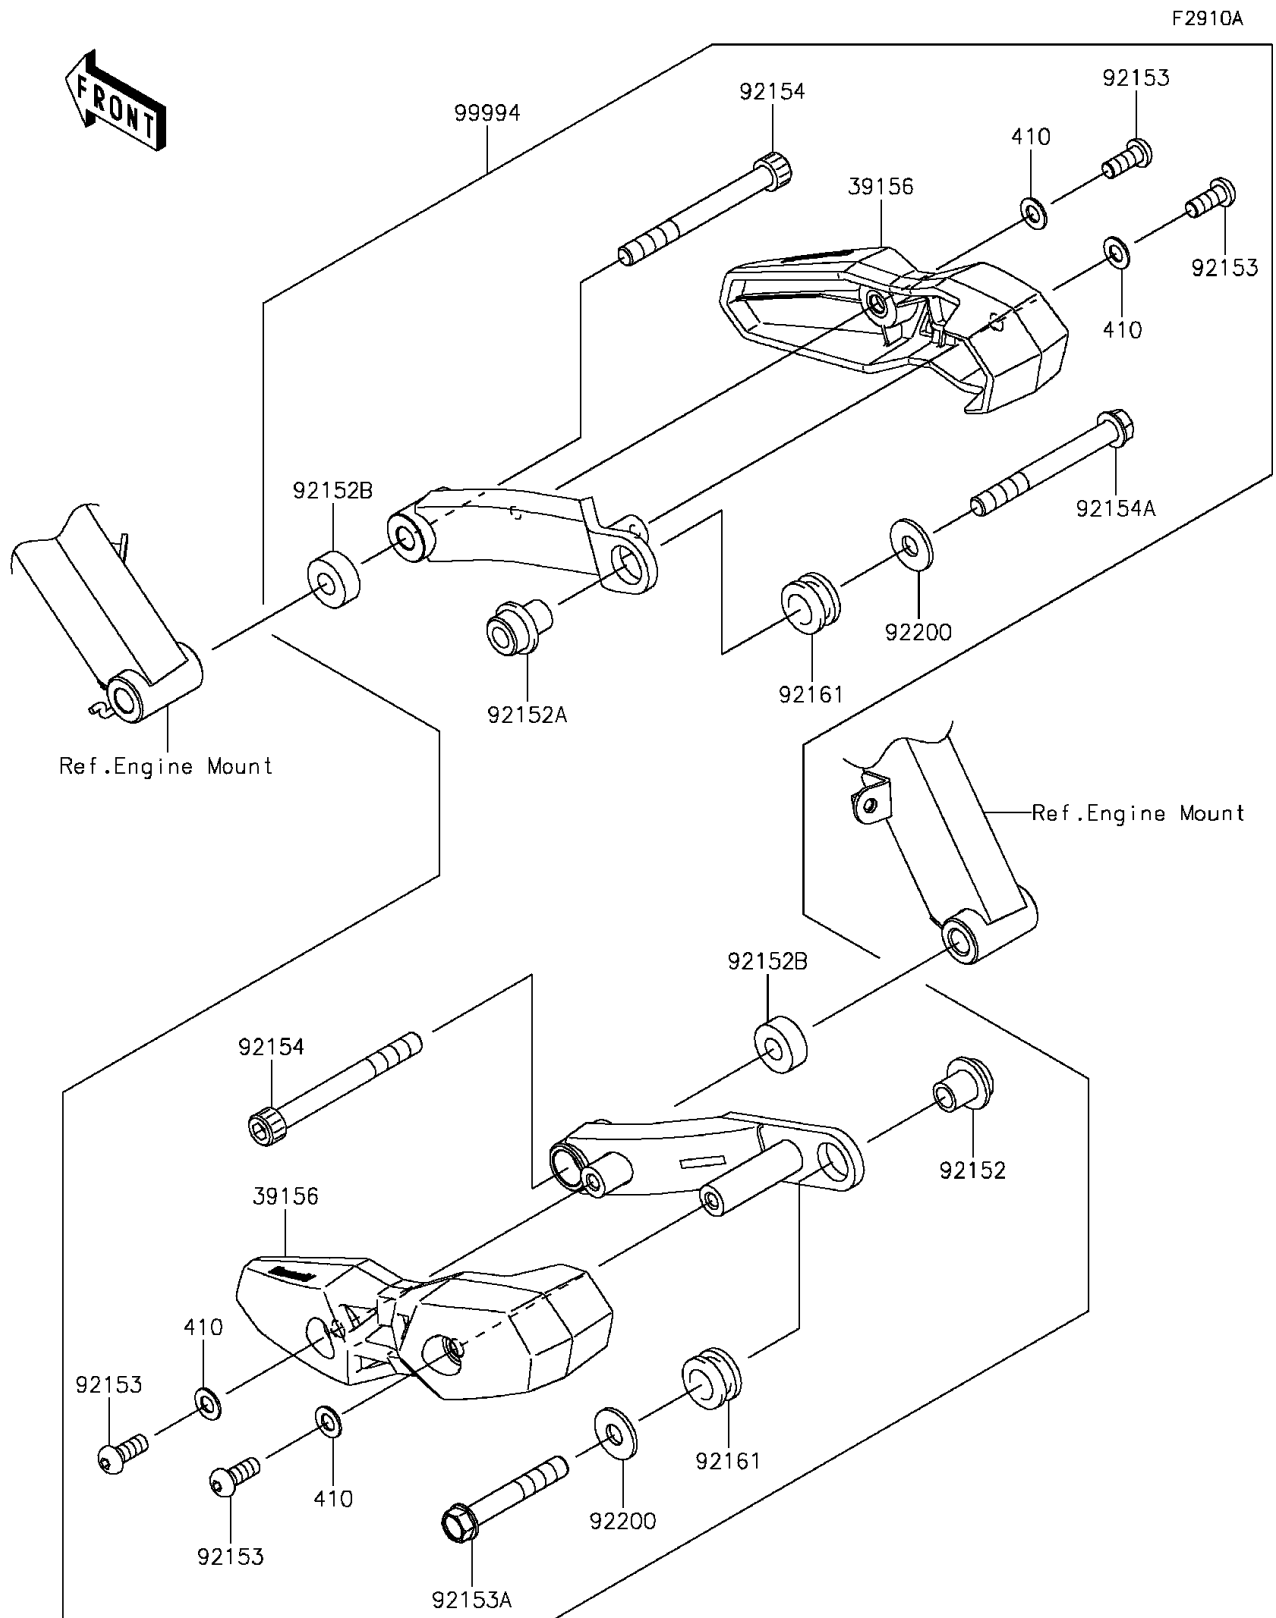

2014 Z1000 ABS

PARTS DIAGRAM

Accessory(Shroud Slider)

2014 Z1000 ABS

PARTS LIST

Accessory(Shroud Slider)

ITEM NAME

PART NUMBER

QUANTITY
