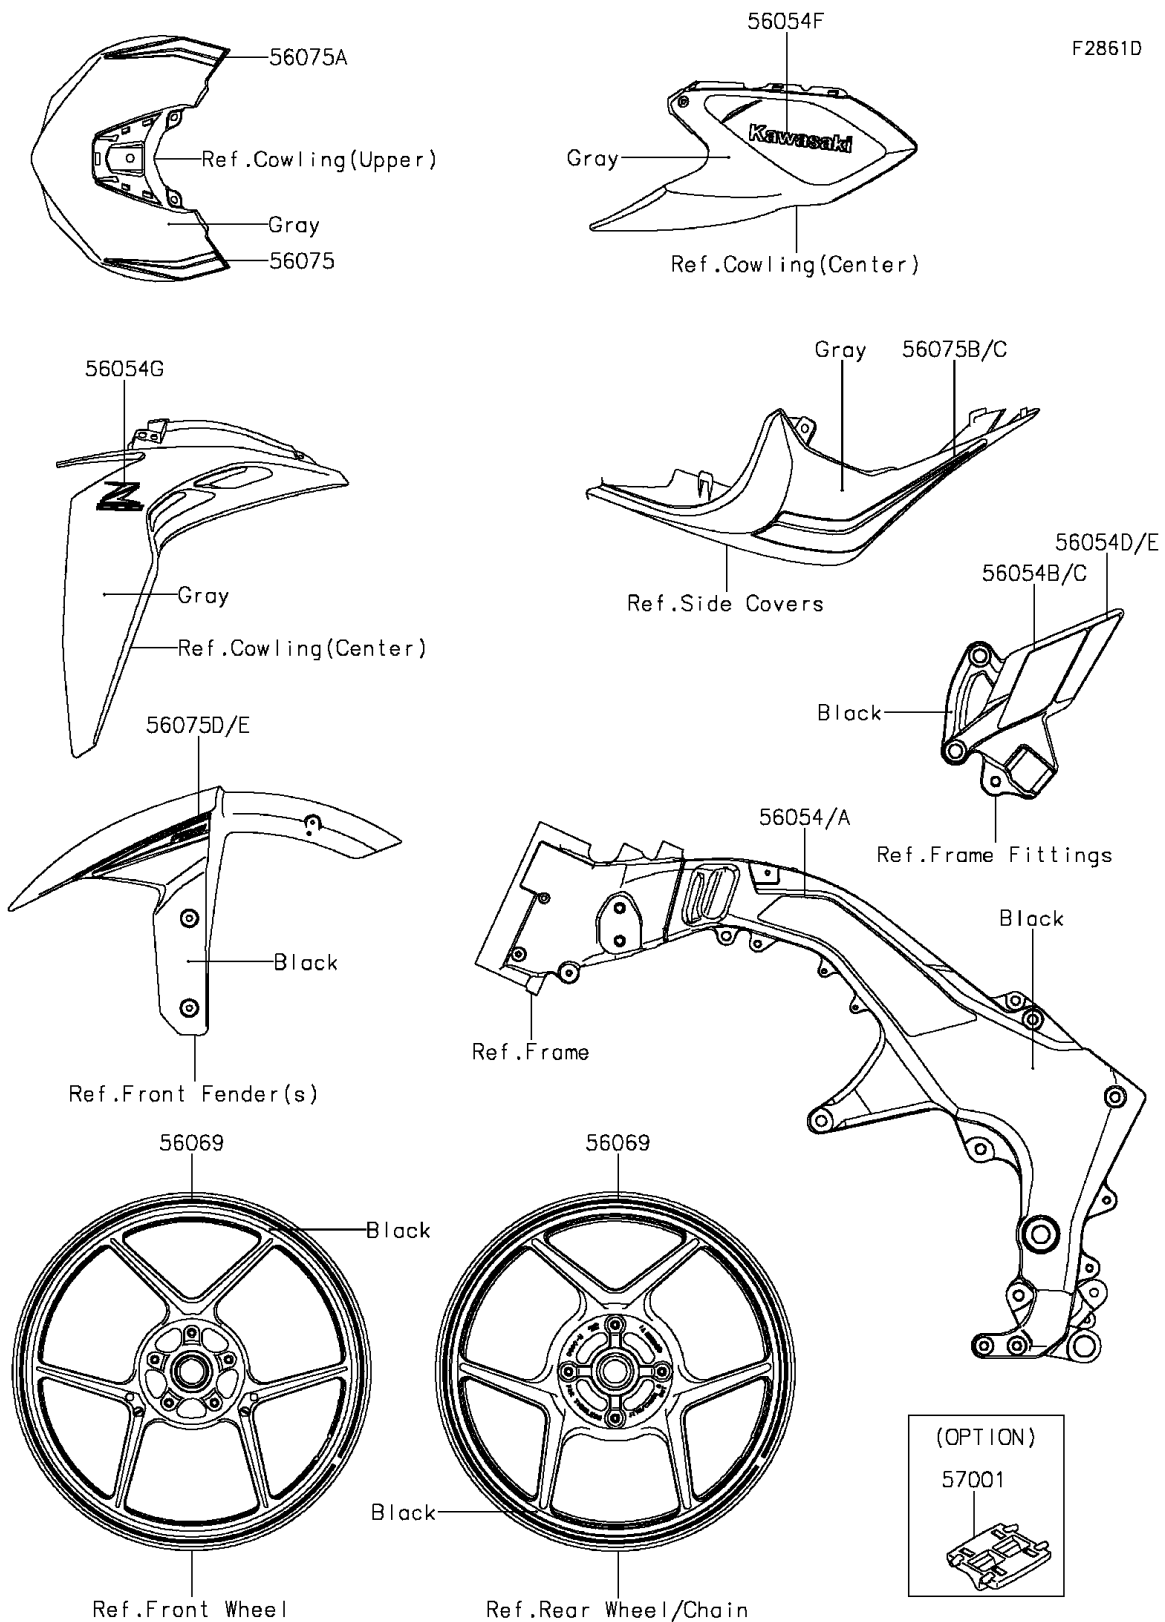

2016 Z1000 ABS

PARTS DIAGRAM

Decals(Green)(GGF)