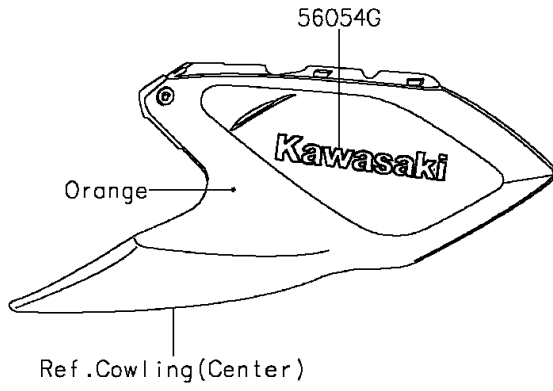

2014 Z1000 ABS

PARTS DIAGRAM

Decals(Orange)(GEF)

F2861

2014 Z1000 ABS

PARTS LIST

Decals(Orange)(GEF)

ITEM NAME

PART NUMBER

QUANTITY
