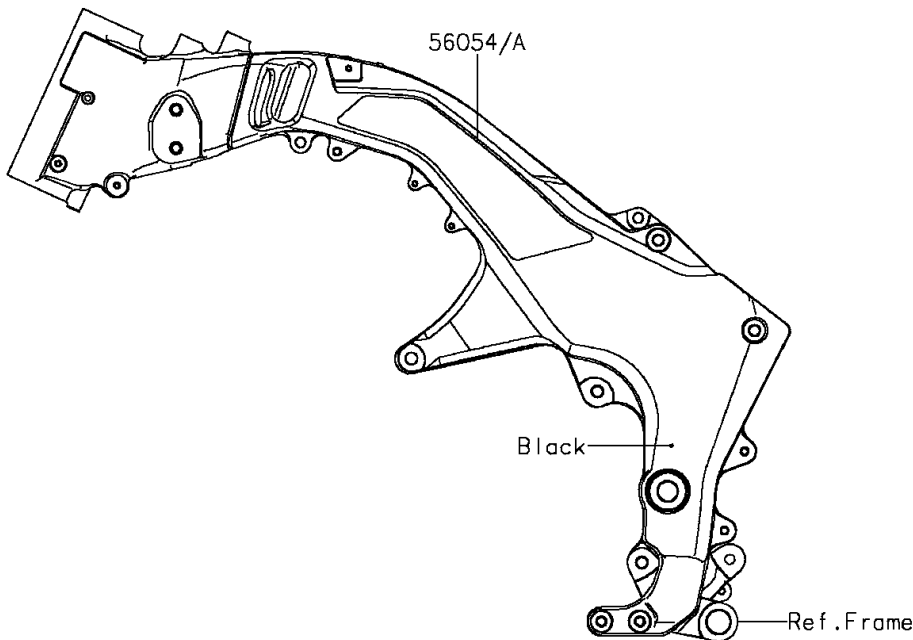

2014 Z1000 ABS

PARTS DIAGRAM

Decals(Orange)(GEF)

F2861

2014 Z1000 ABS

PARTS LIST

Decals(Orange)(GEF)

ITEM NAME

PART NUMBER

QUANTITY
