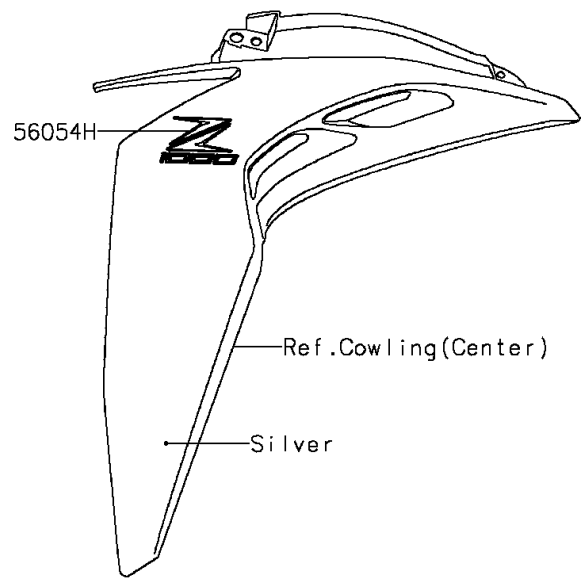

2014 Z1000 ABS

PARTS DIAGRAM

Decals(Orange)(GEF)

F2861

2014 Z1000 ABS

PARTS LIST

Decals(Orange)(GEF)

ITEM NAME

PART NUMBER

QUANTITY
