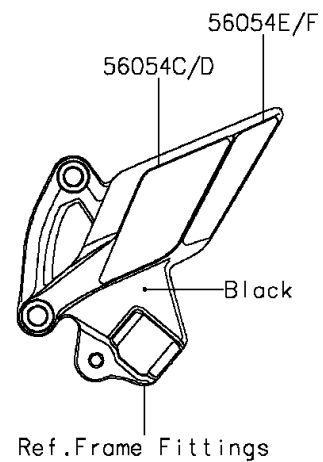

2014 Z1000 ABS

PARTS DIAGRAM

Decals(Orange)(GEF)

F2861

2014 Z1000 ABS

PARTS LIST

Decals(Orange)(GEF)

ITEM NAME

PART NUMBER

QUANTITY
