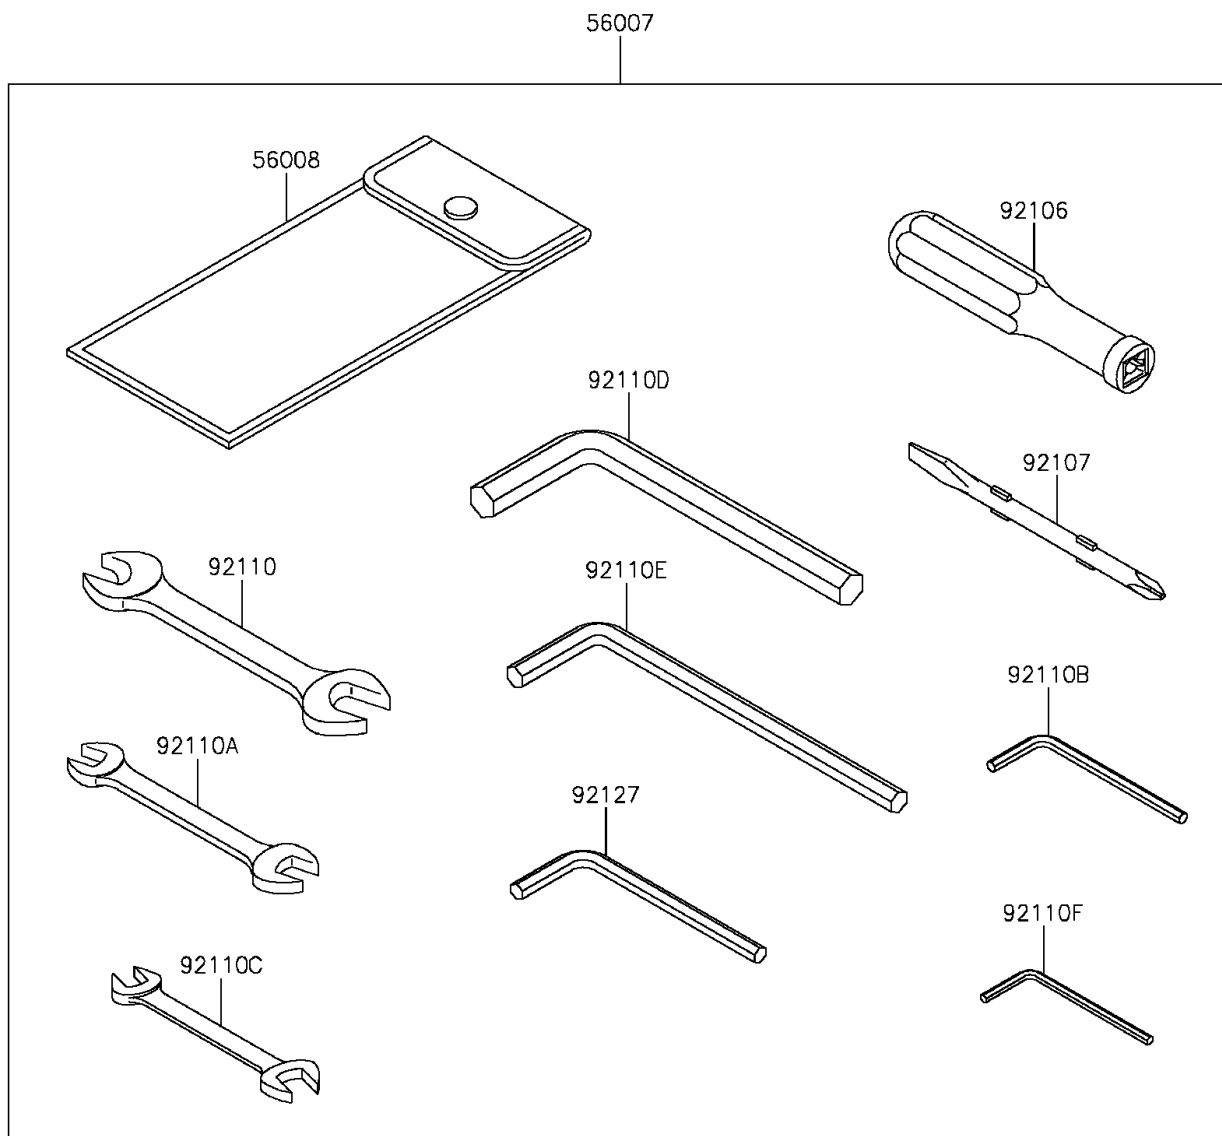

2014 Z1000 ABS

PARTS DIAGRAM

Owner's Tools

F2810

2014 Z1000 ABS

PARTS LIST

Owner's Tools

Kawasaki

Let the Good Times Roll®

ITEM NAME

PART NUMBER

QUANTITY
