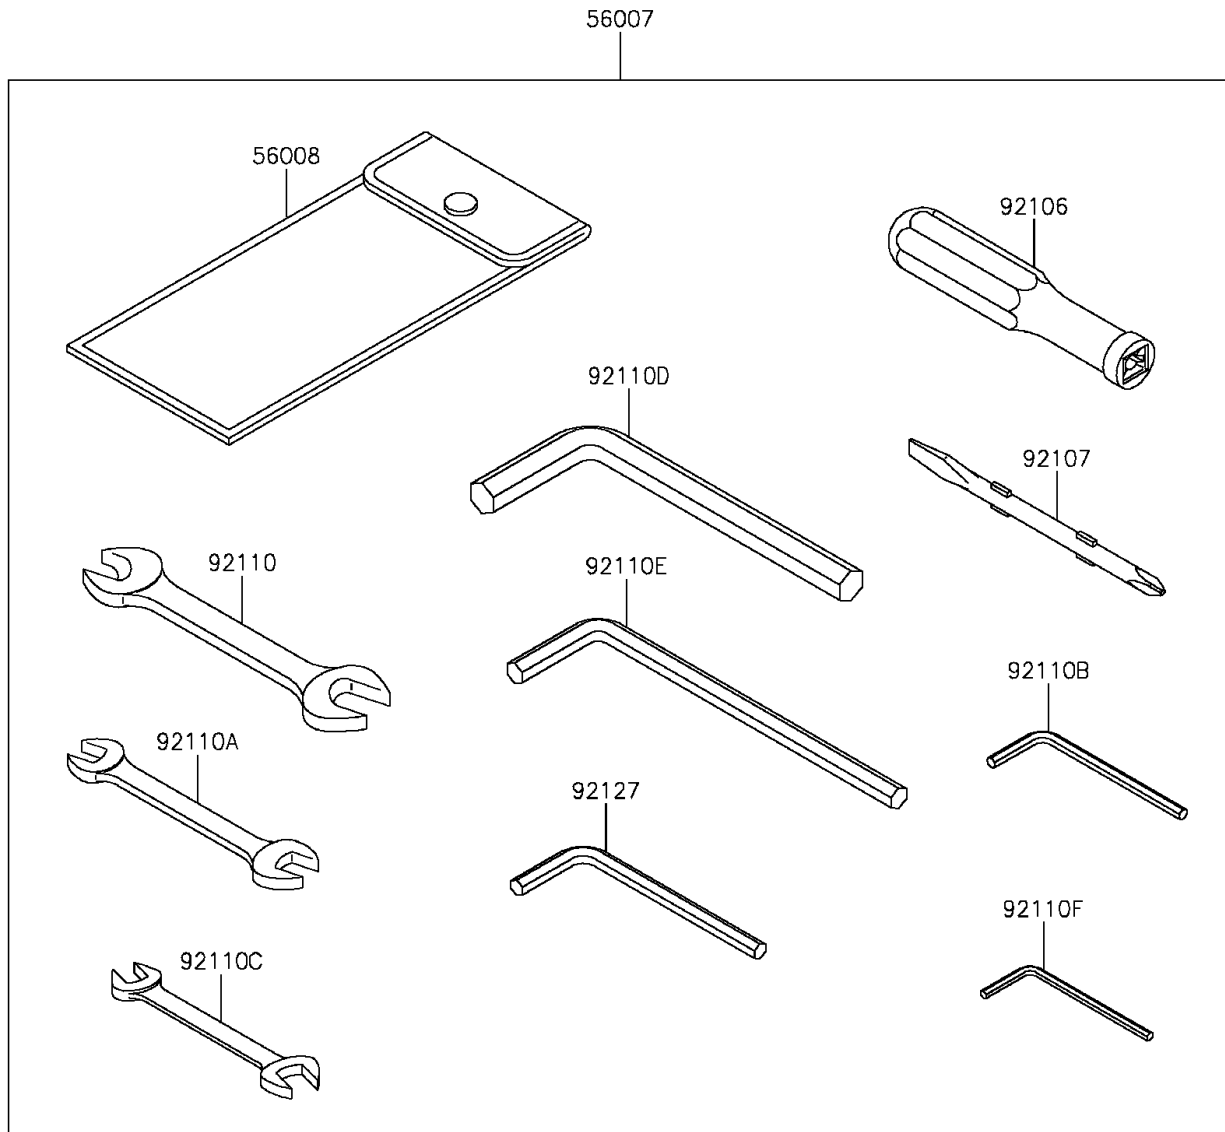

2016 Z1000 ABS

PARTS DIAGRAM

Owner's Tools

F2810

2016 Z1000 ABS

PARTS LIST

Owner's Tools

Kawasaki

Let the Good Times Roll®

ITEM NAME

PART NUMBER

QUANTITY
