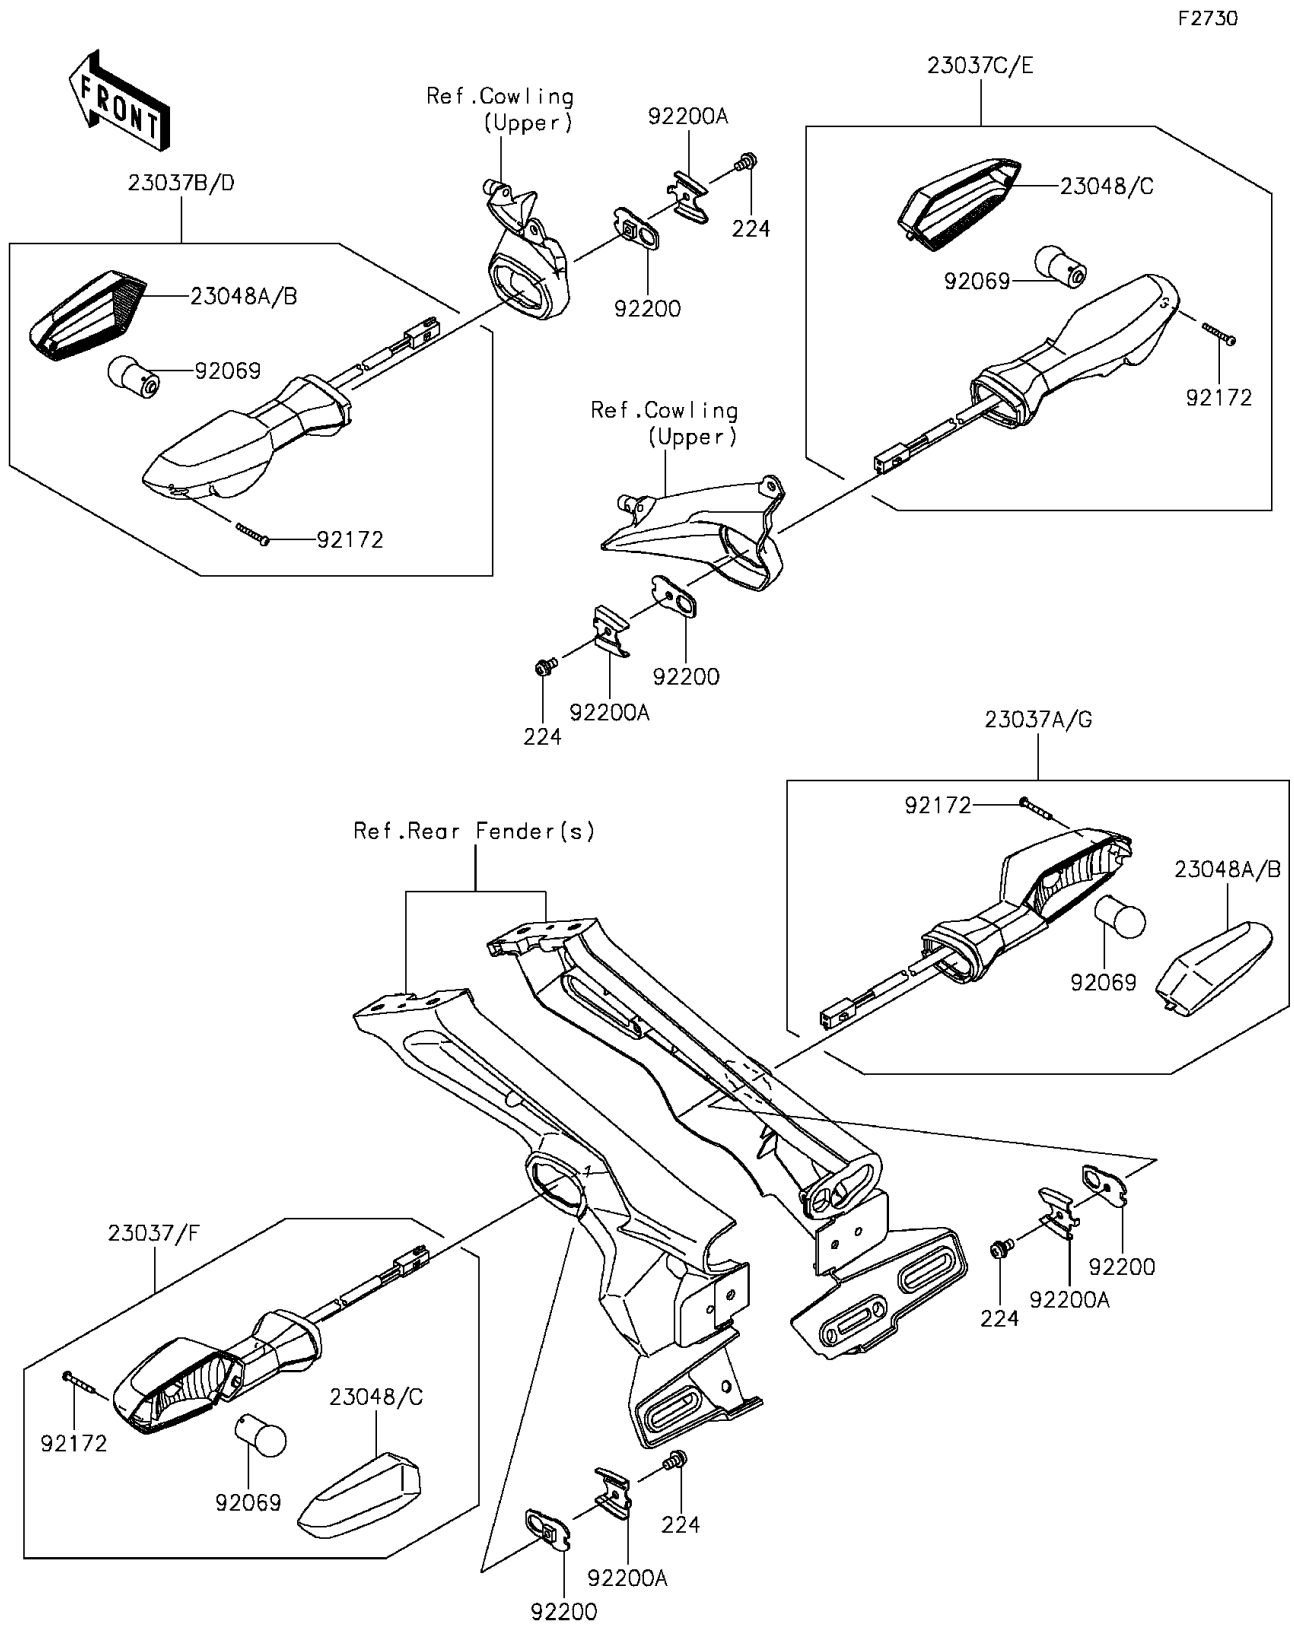

2016 Z1000 ABS

PARTS DIAGRAM

Turn Signals

2016 Z1000 ABS

PARTS LIST

Turn Signals

Kawasaki

Let the Good Times Roll®

ITEM NAME

PART NUMBER

QUANTITY
