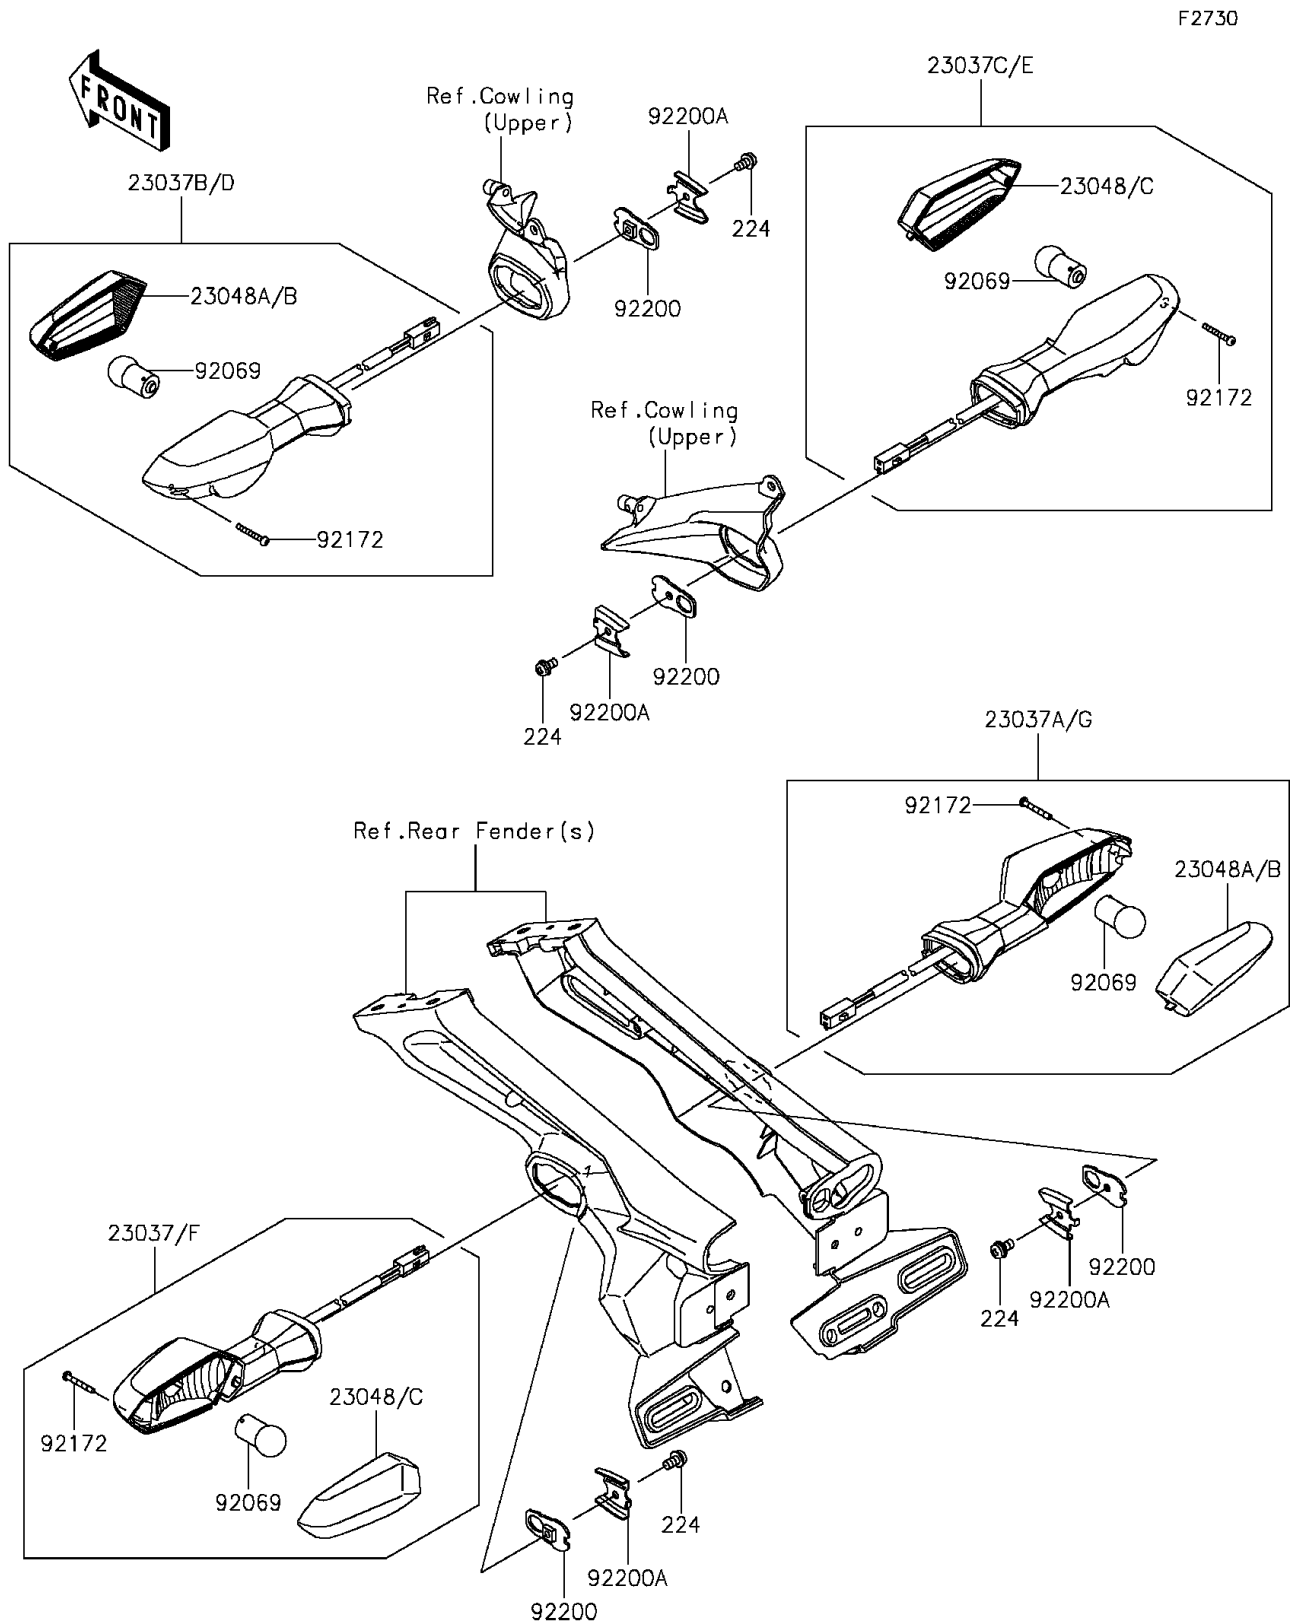

2014 Z1000 ABS

PARTS DIAGRAM

Turn Signals

2014 Z1000 ABS

PARTS LIST

Turn Signals

Kawasaki

Let the Good Times Roll®

ITEM NAME

PART NUMBER

QUANTITY
