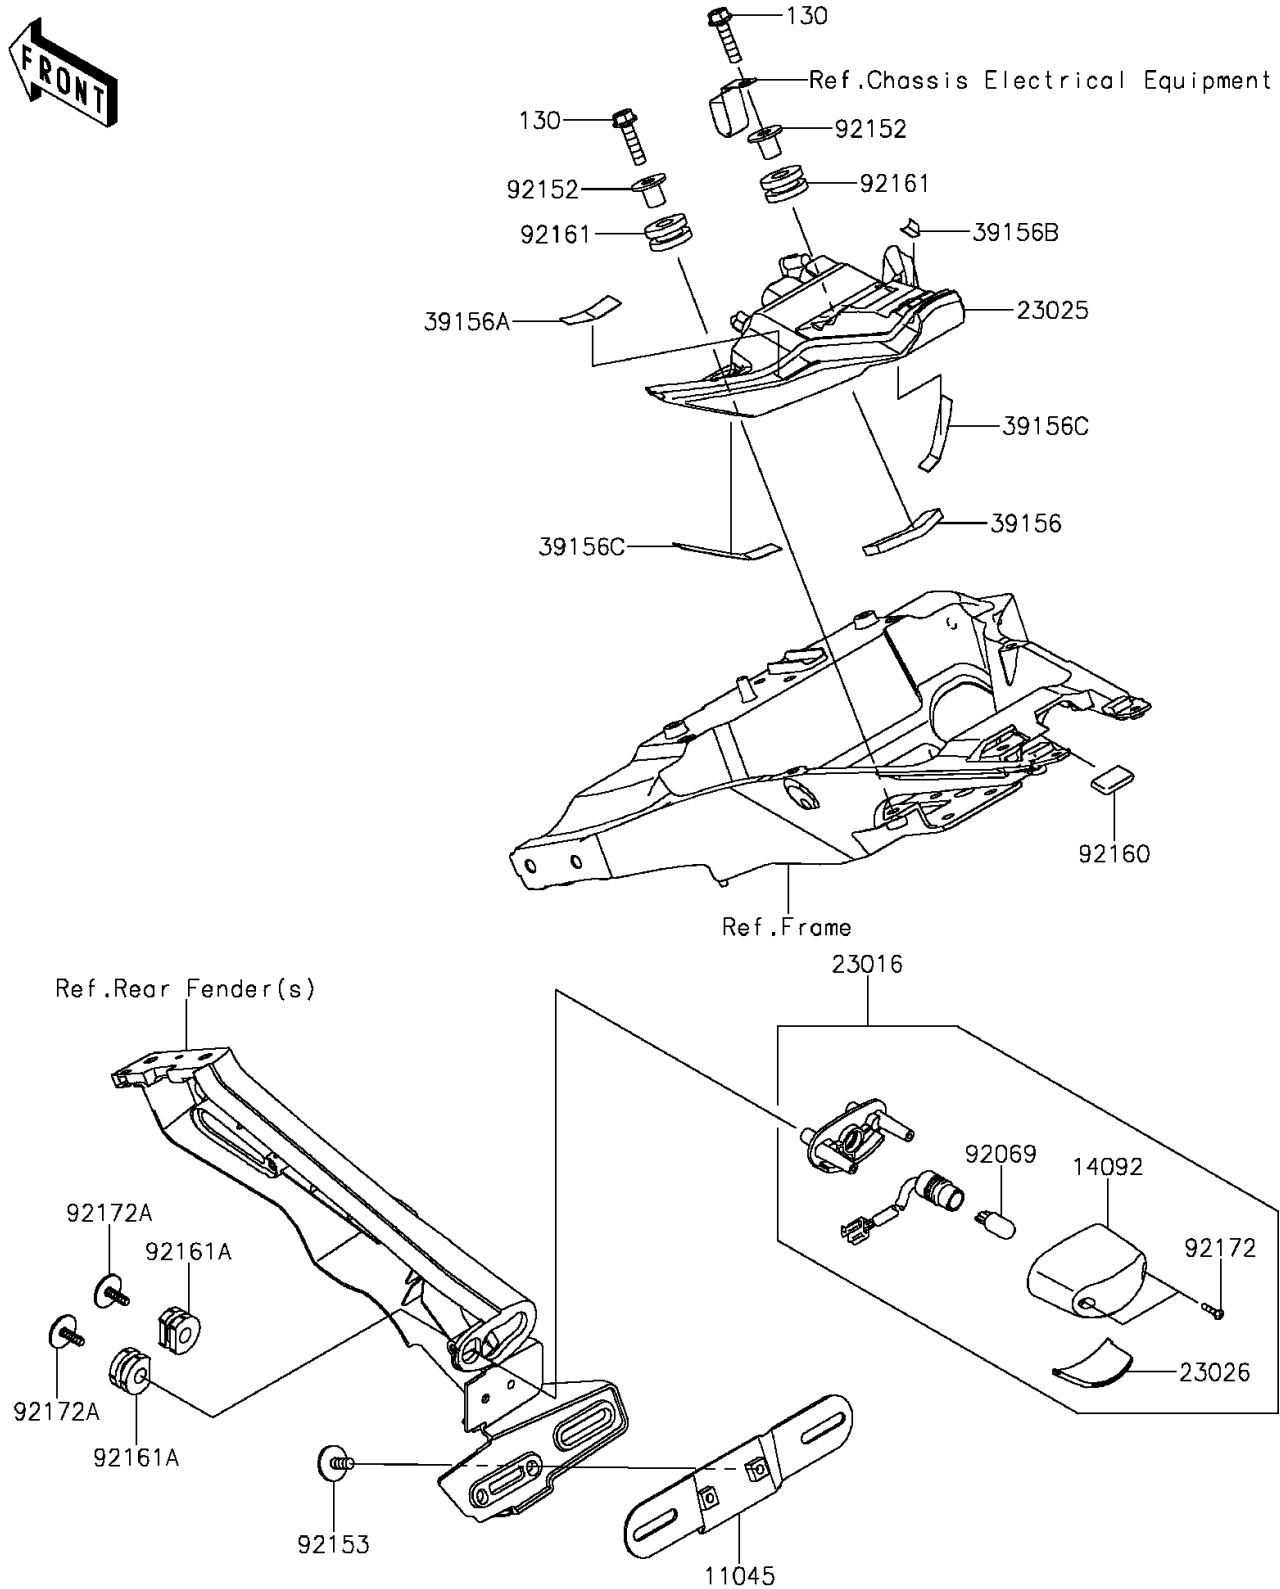

2016 Z1000 ABS

PARTS DIAGRAM

Taillight(s)

F2720

2016 Z1000 ABS

PARTS LIST

Taillight(s)

ITEM NAME

PART NUMBER

QUANTITY
