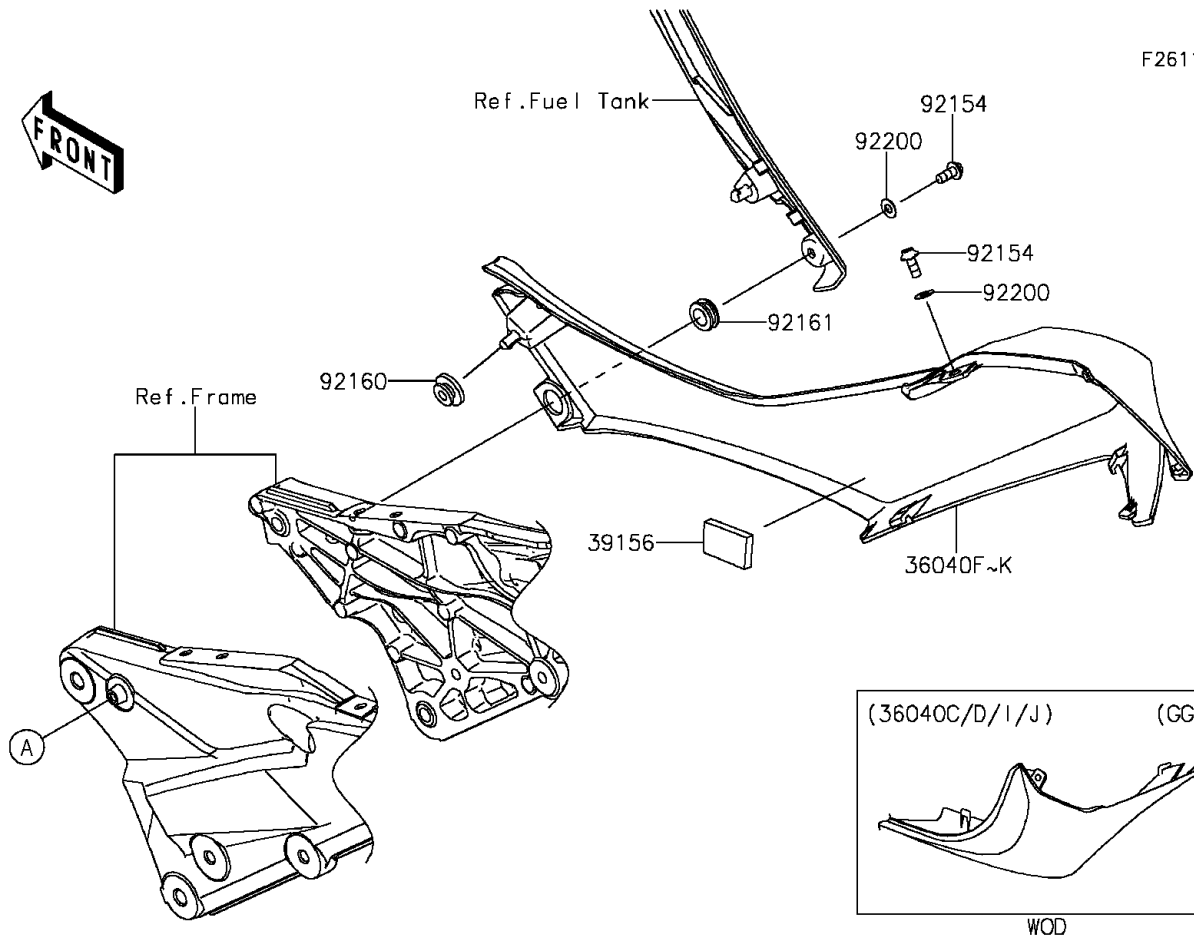

2016 Z1000 ABS

PARTS DIAGRAM

Side Covers

F2611

2016 Z1000 ABS

PARTS LIST

Side Covers

Kawasaki

Let the Good Times Roll®

ITEM NAME

PART NUMBER

QUANTITY
