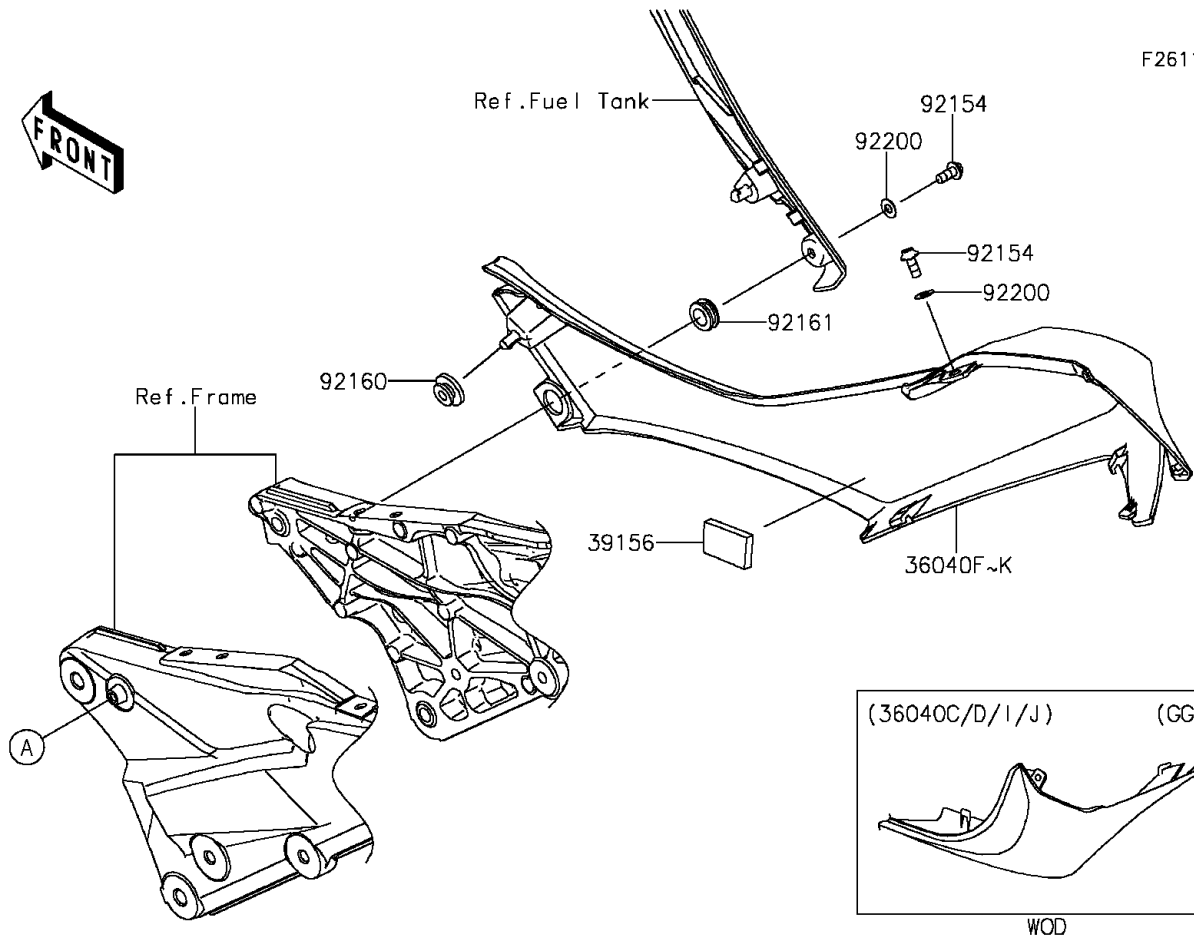

2014 Z1000 ABS

PARTS DIAGRAM

Side Covers

F2611

2014 Z1000 ABS

PARTS LIST

Side Covers

Kawasaki

Let the Good Times Roll®

ITEM NAME

PART NUMBER

QUANTITY
