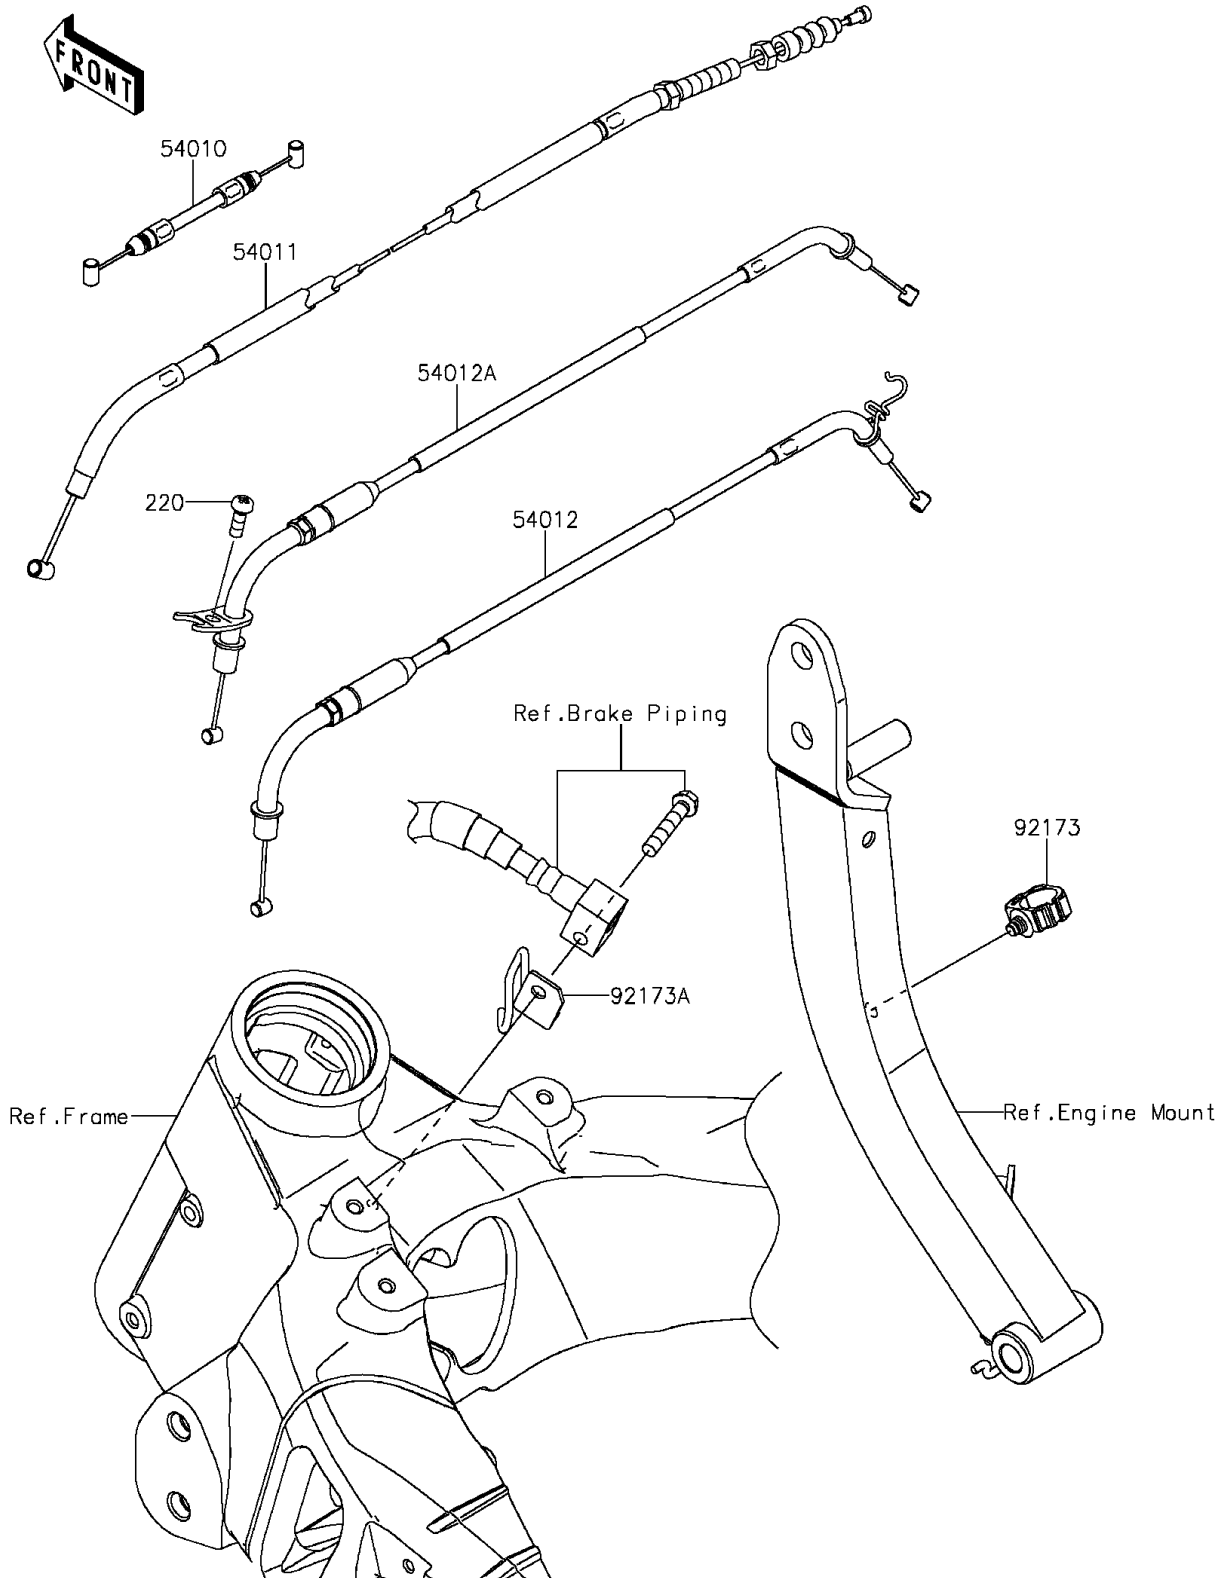

2016 Z1000 ABS

PARTS DIAGRAM

Cables

F2540

2016 Z1000 ABS

PARTS LIST

Cables

ITEM NAME

PART NUMBER

QUANTITY
