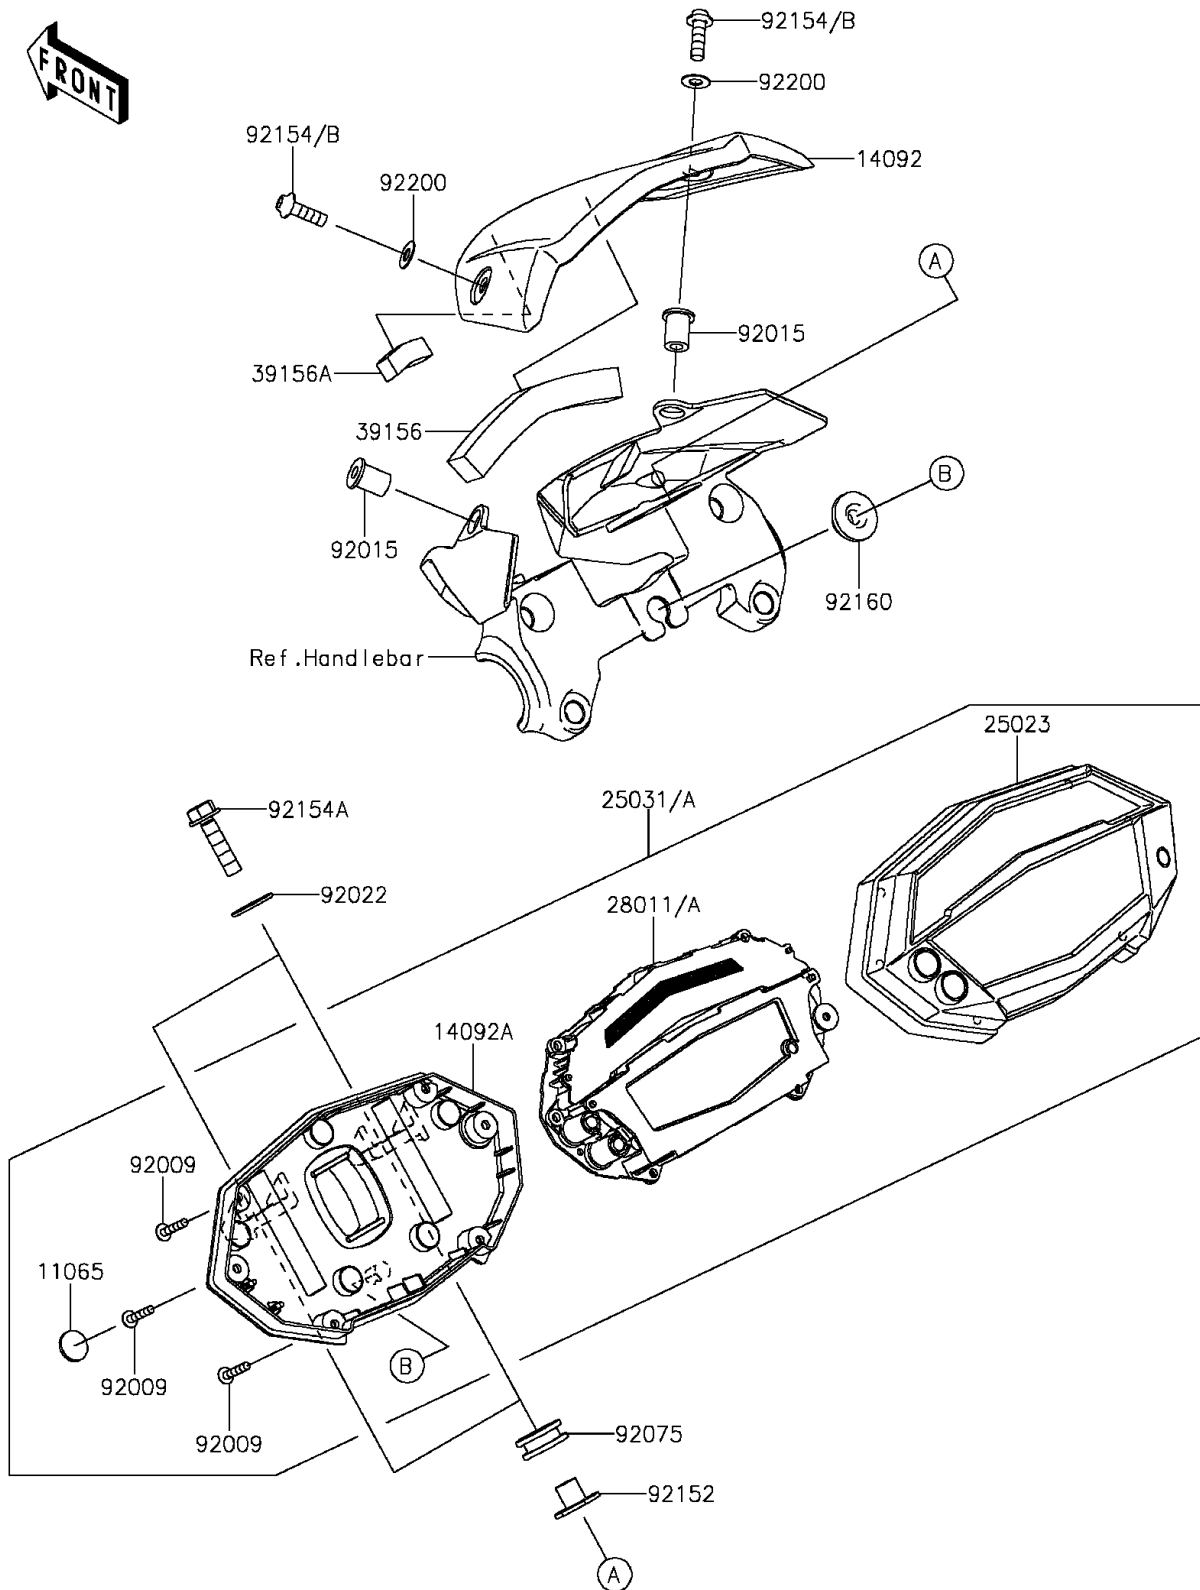

2016 Z1000 ABS

PARTS DIAGRAM

Meter(s)

F2530

2016 Z1000 ABS

PARTS LIST

Meter(s)

ITEM NAME

PART NUMBER

QUANTITY
