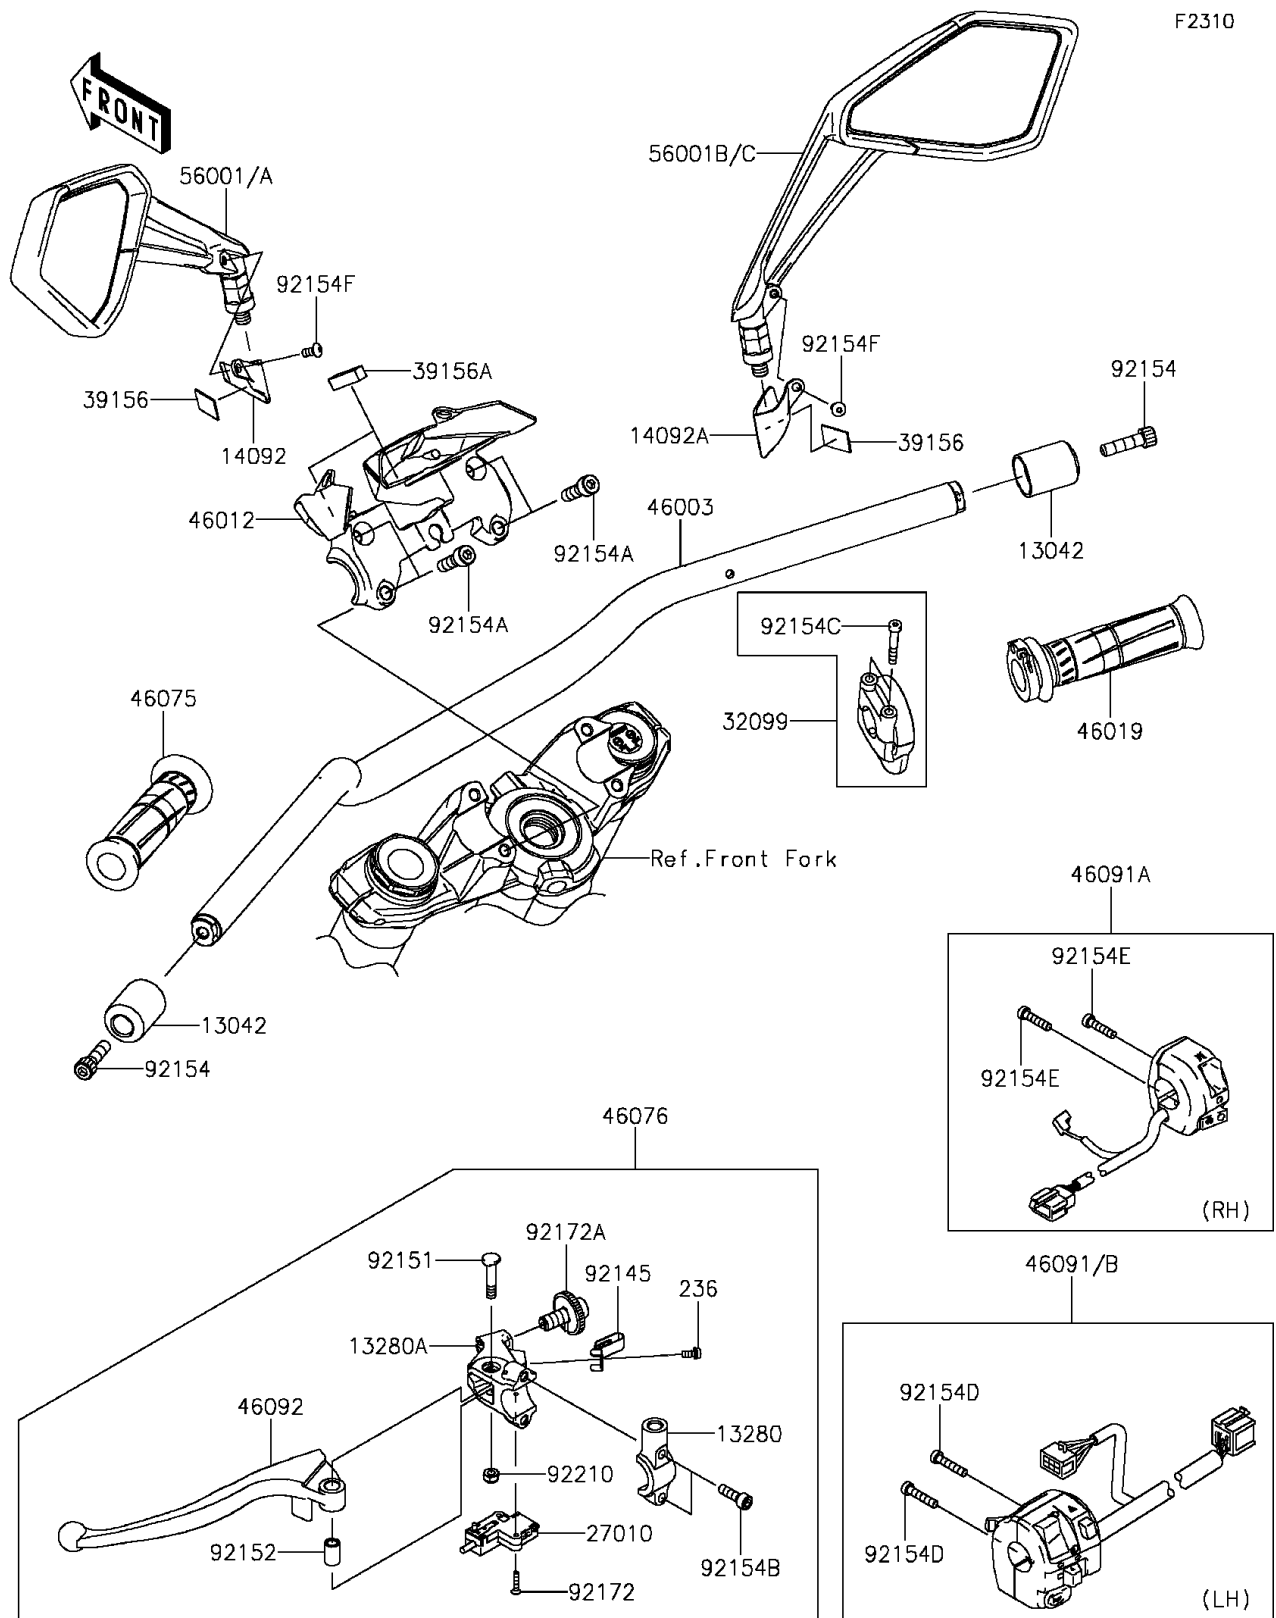

2016 Z1000 ABS

PARTS DIAGRAM

Handlebar

2016 Z1000 ABS

PARTS LIST

Handlebar

ITEM NAME

PART NUMBER

QUANTITY
