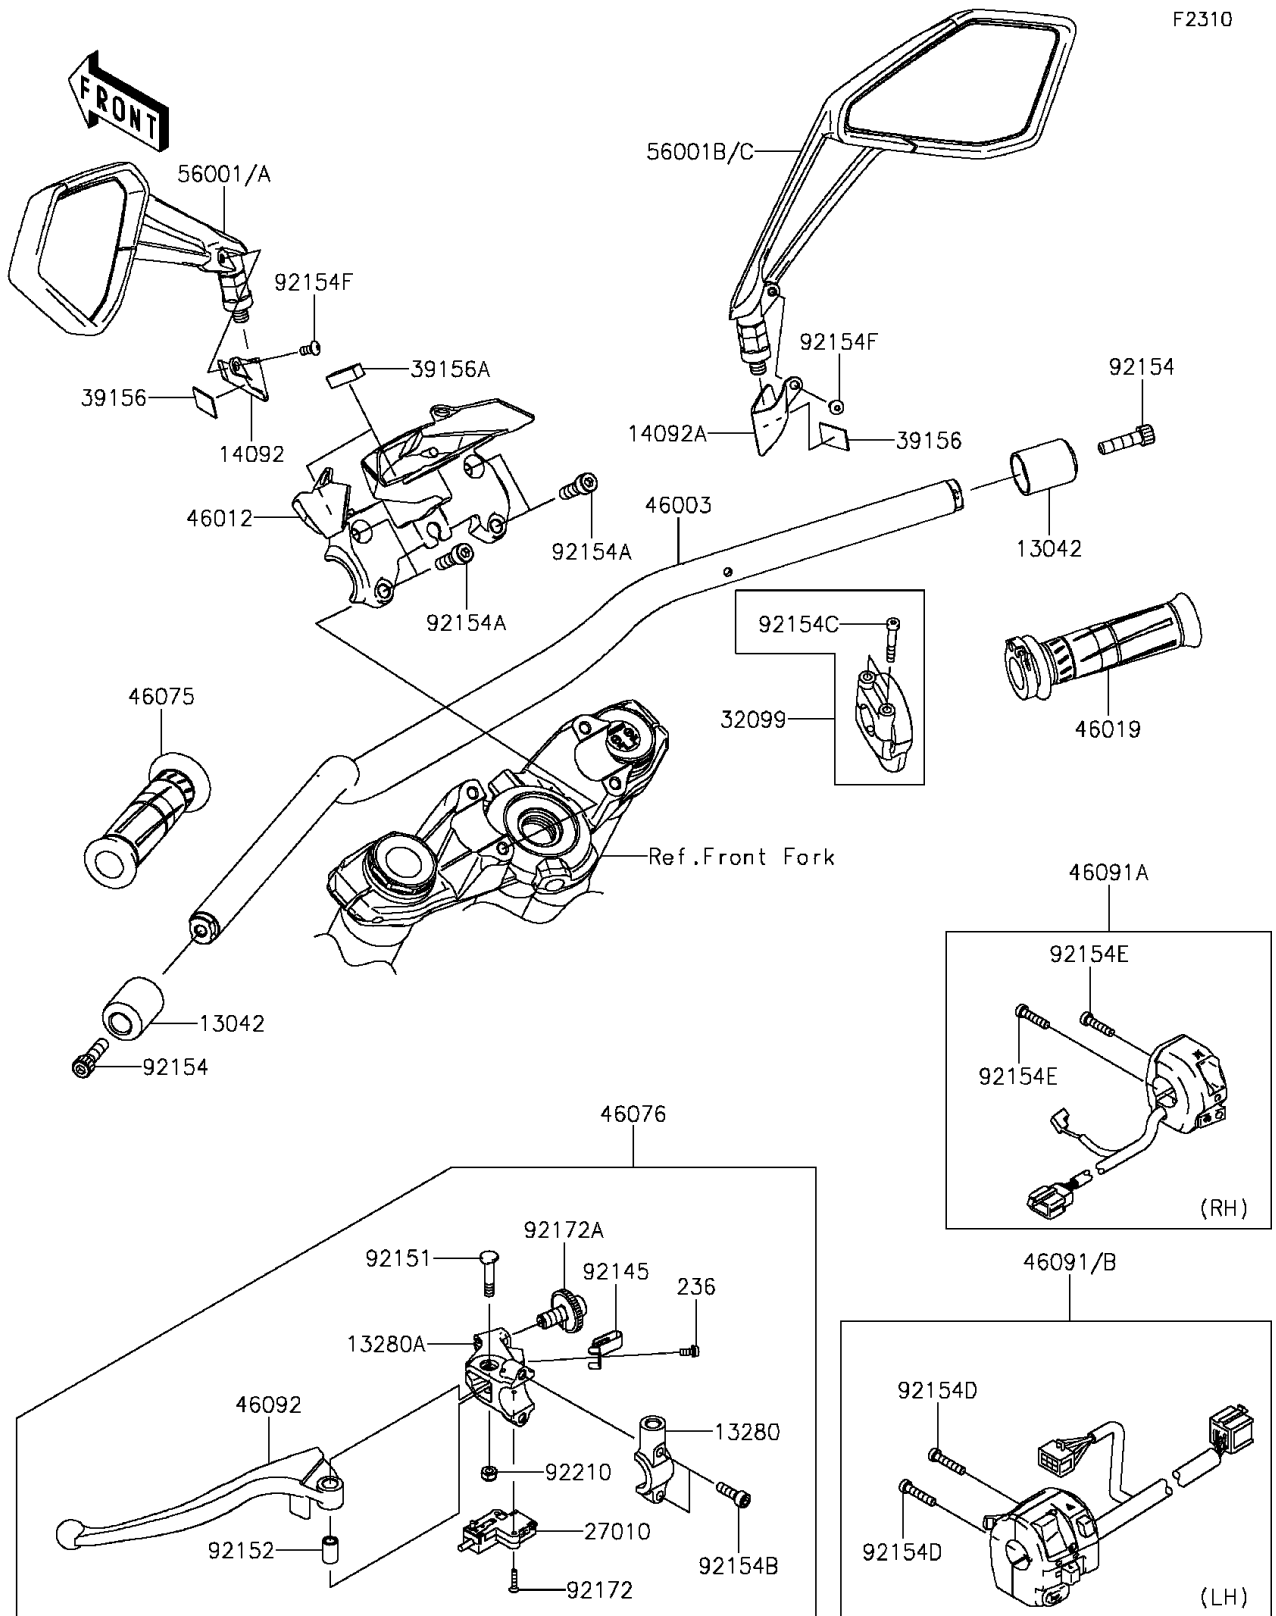

2014 Z1000 ABS

PARTS DIAGRAM

Handlebar

2014 Z1000 ABS

PARTS LIST

Handlebar

Kawasaki

Let the Good Times Roll®

ITEM NAME

PART NUMBER

QUANTITY
