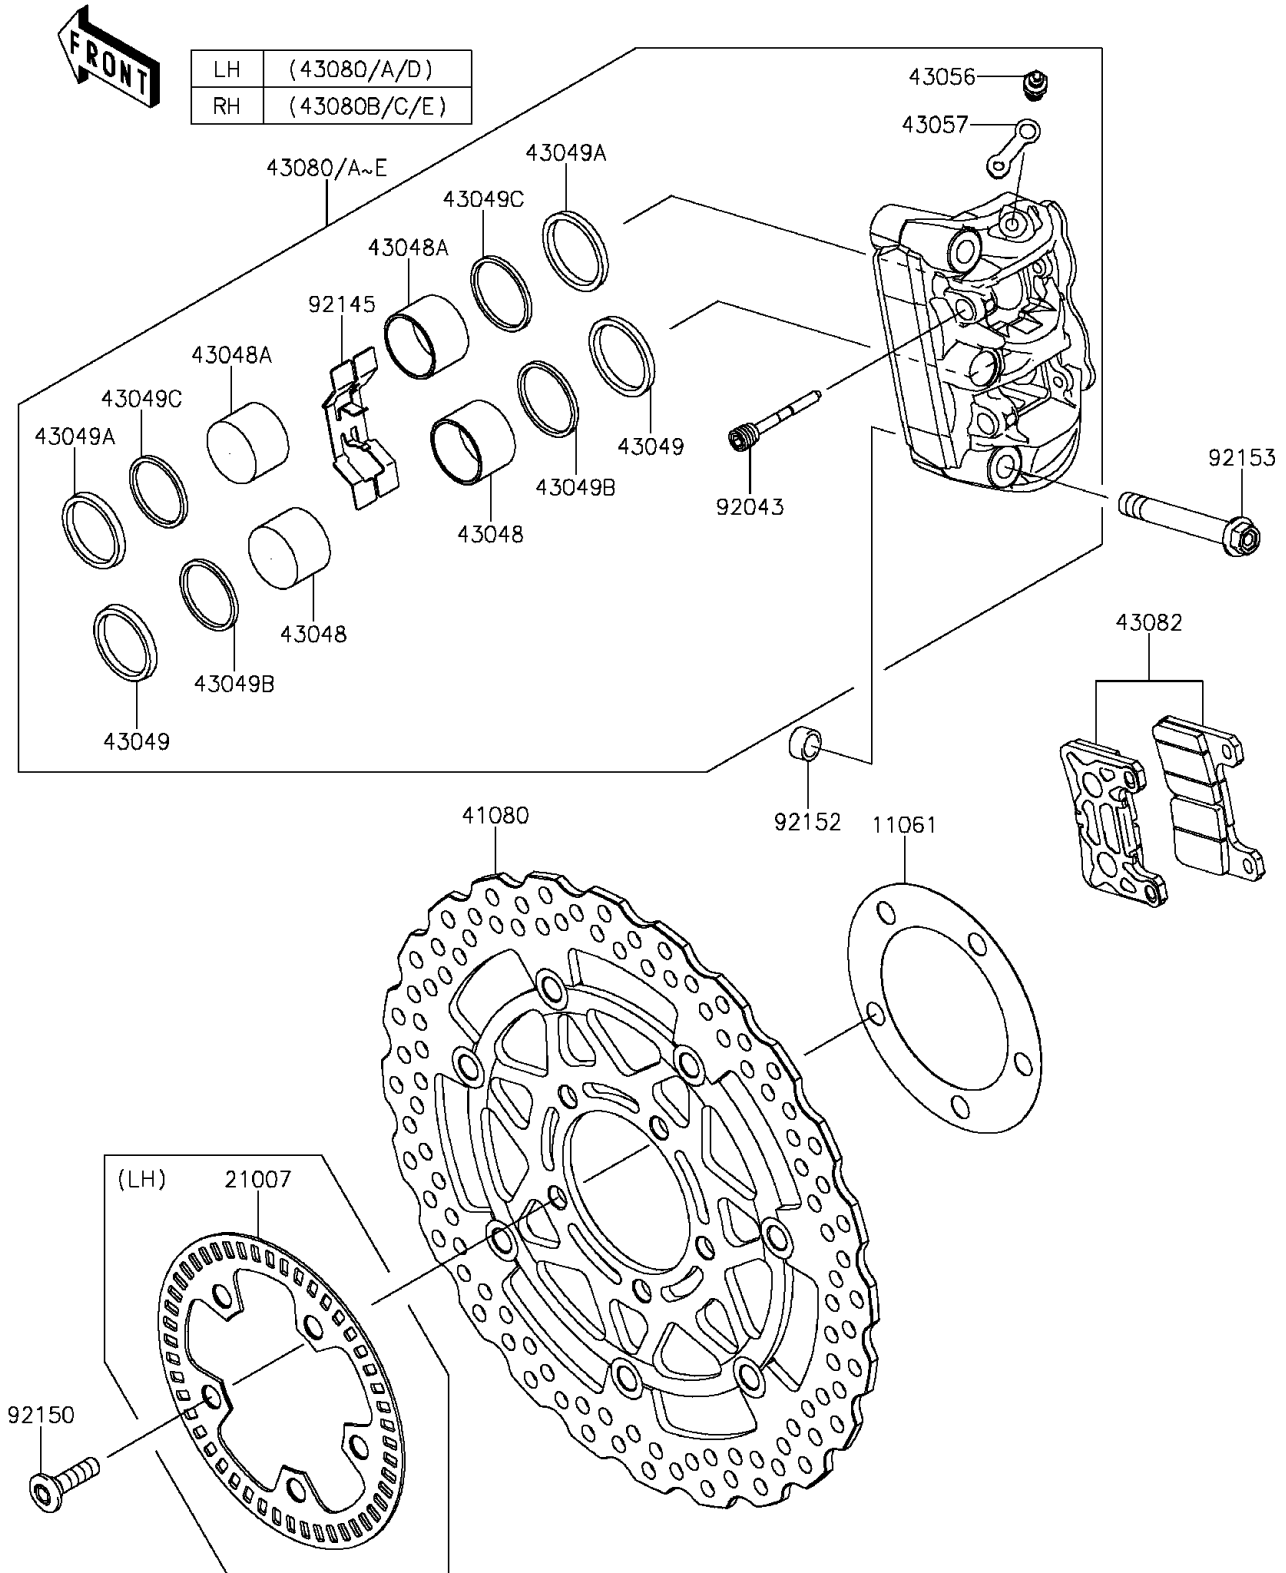

2016 Z1000 ABS

PARTS DIAGRAM

Front Brake

F2292

2016 Z1000 ABS

PARTS LIST

Front Brake

Kawasaki

Let the Good Times Roll®

ITEM NAME

PART NUMBER

QUANTITY
