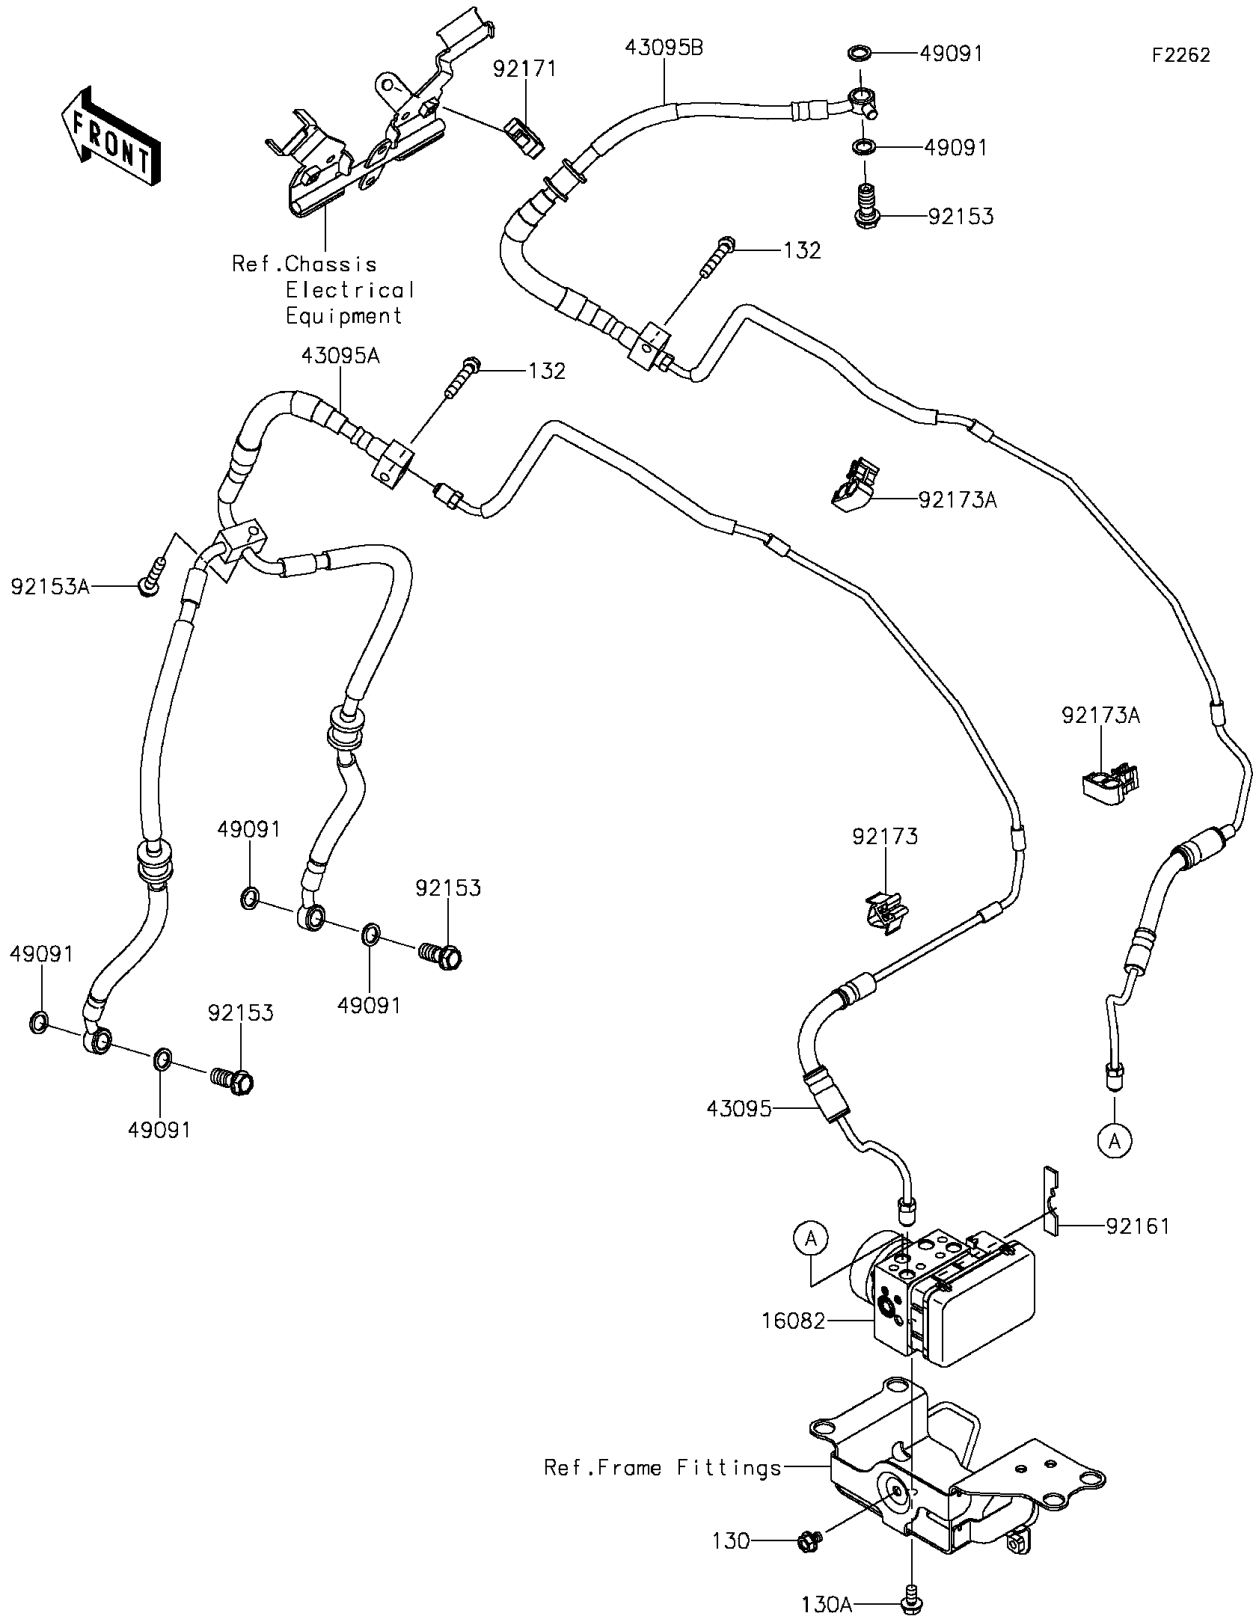

2016 Z1000 ABS

PARTS DIAGRAM

Brake Piping

2016 Z1000 ABS

PARTS LIST

Brake Piping

ITEM NAME

PART NUMBER

QUANTITY
