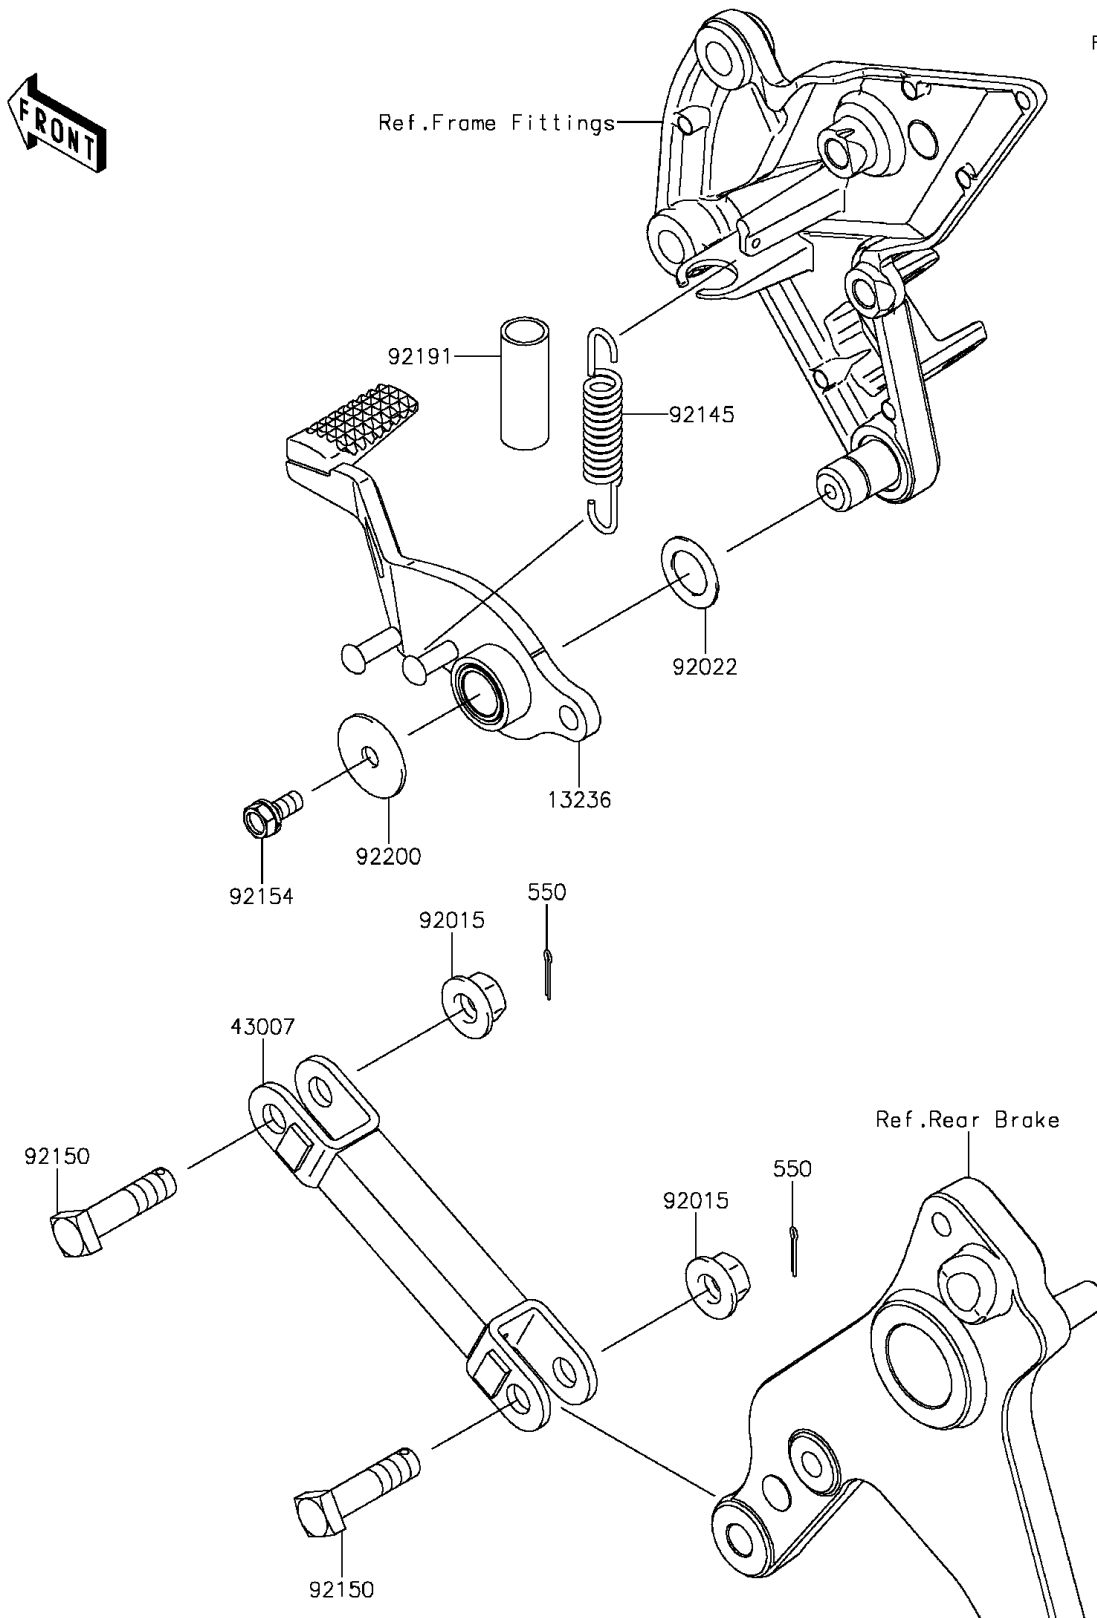

2014 Z1000 ABS

PARTS DIAGRAM

Brake Pedal/Torque Link

F2260

2014 Z1000 ABS

PARTS LIST

Brake Pedal/Torque Link

ITEM NAME

PART NUMBER

QUANTITY
