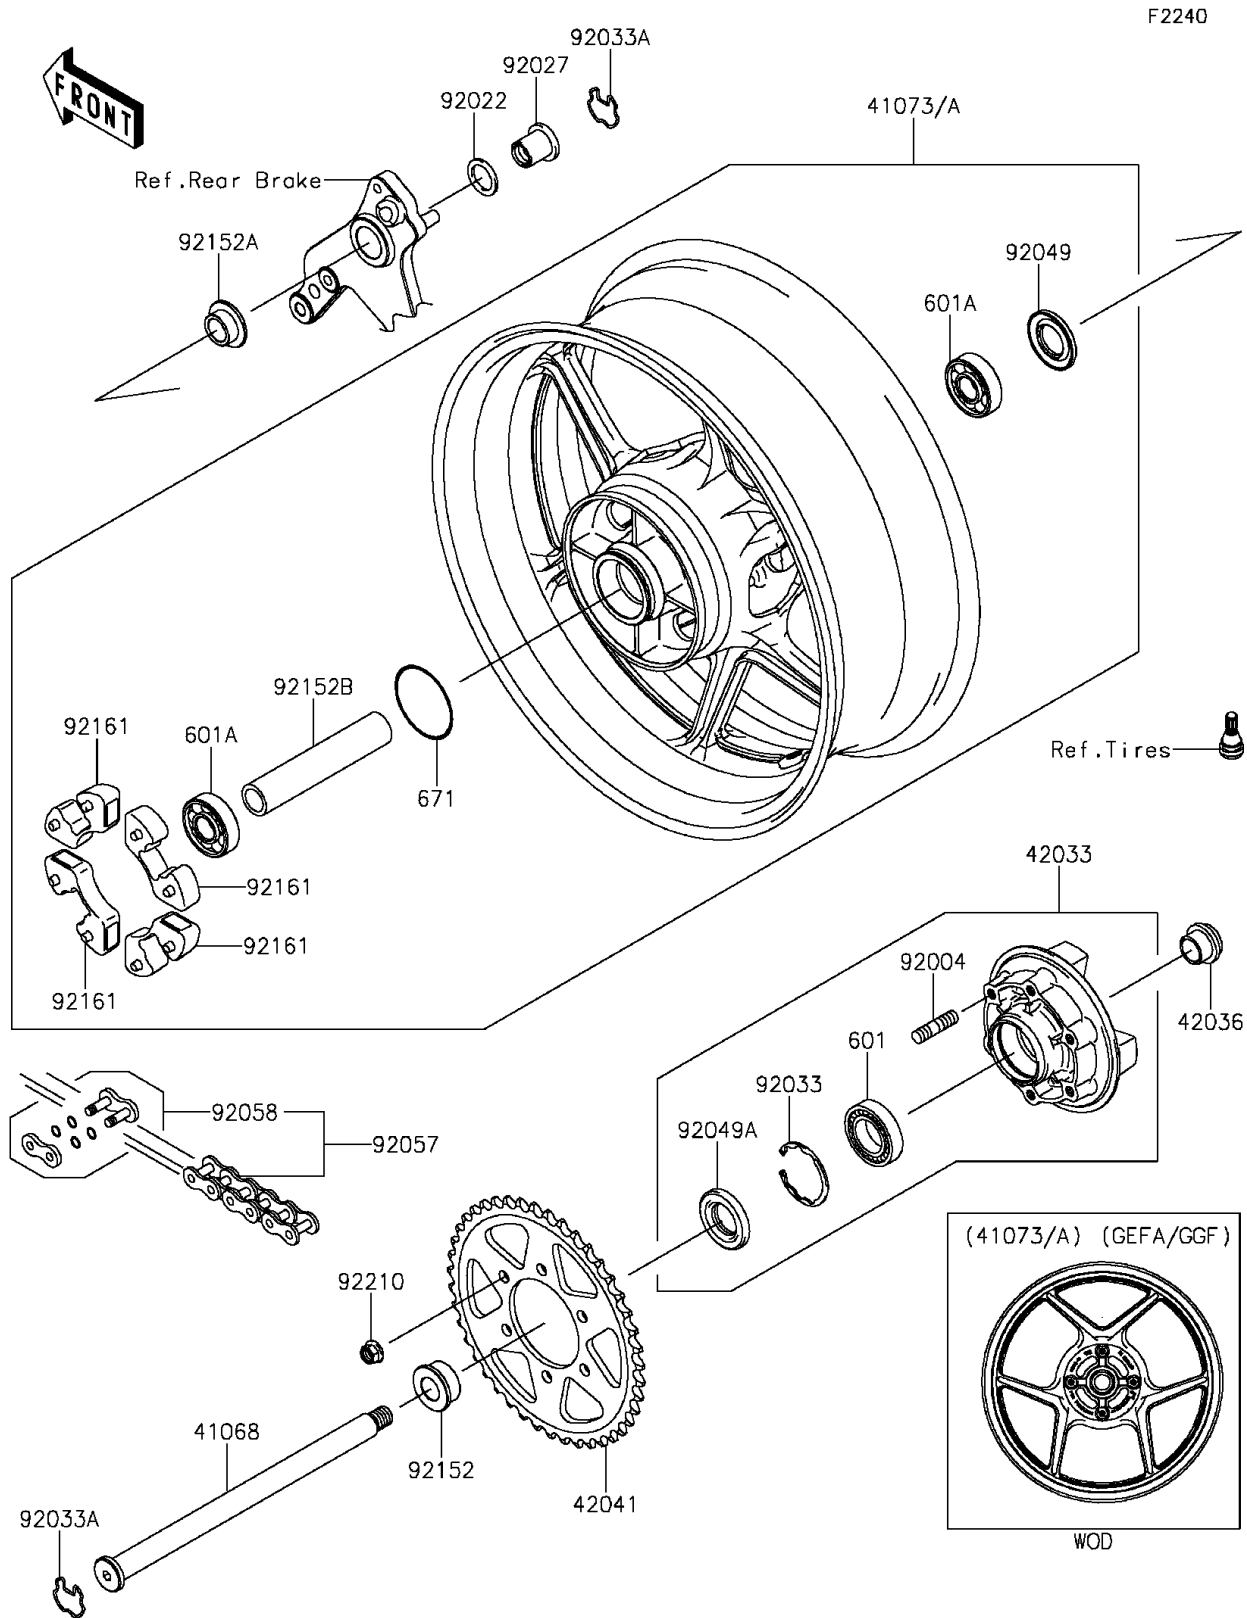

2014 Z1000 ABS

PARTS DIAGRAM

Rear Wheel/Chain

2014 Z1000 ABS

PARTS LIST

Rear Wheel/Chain

ITEM NAME

PART NUMBER

QUANTITY
