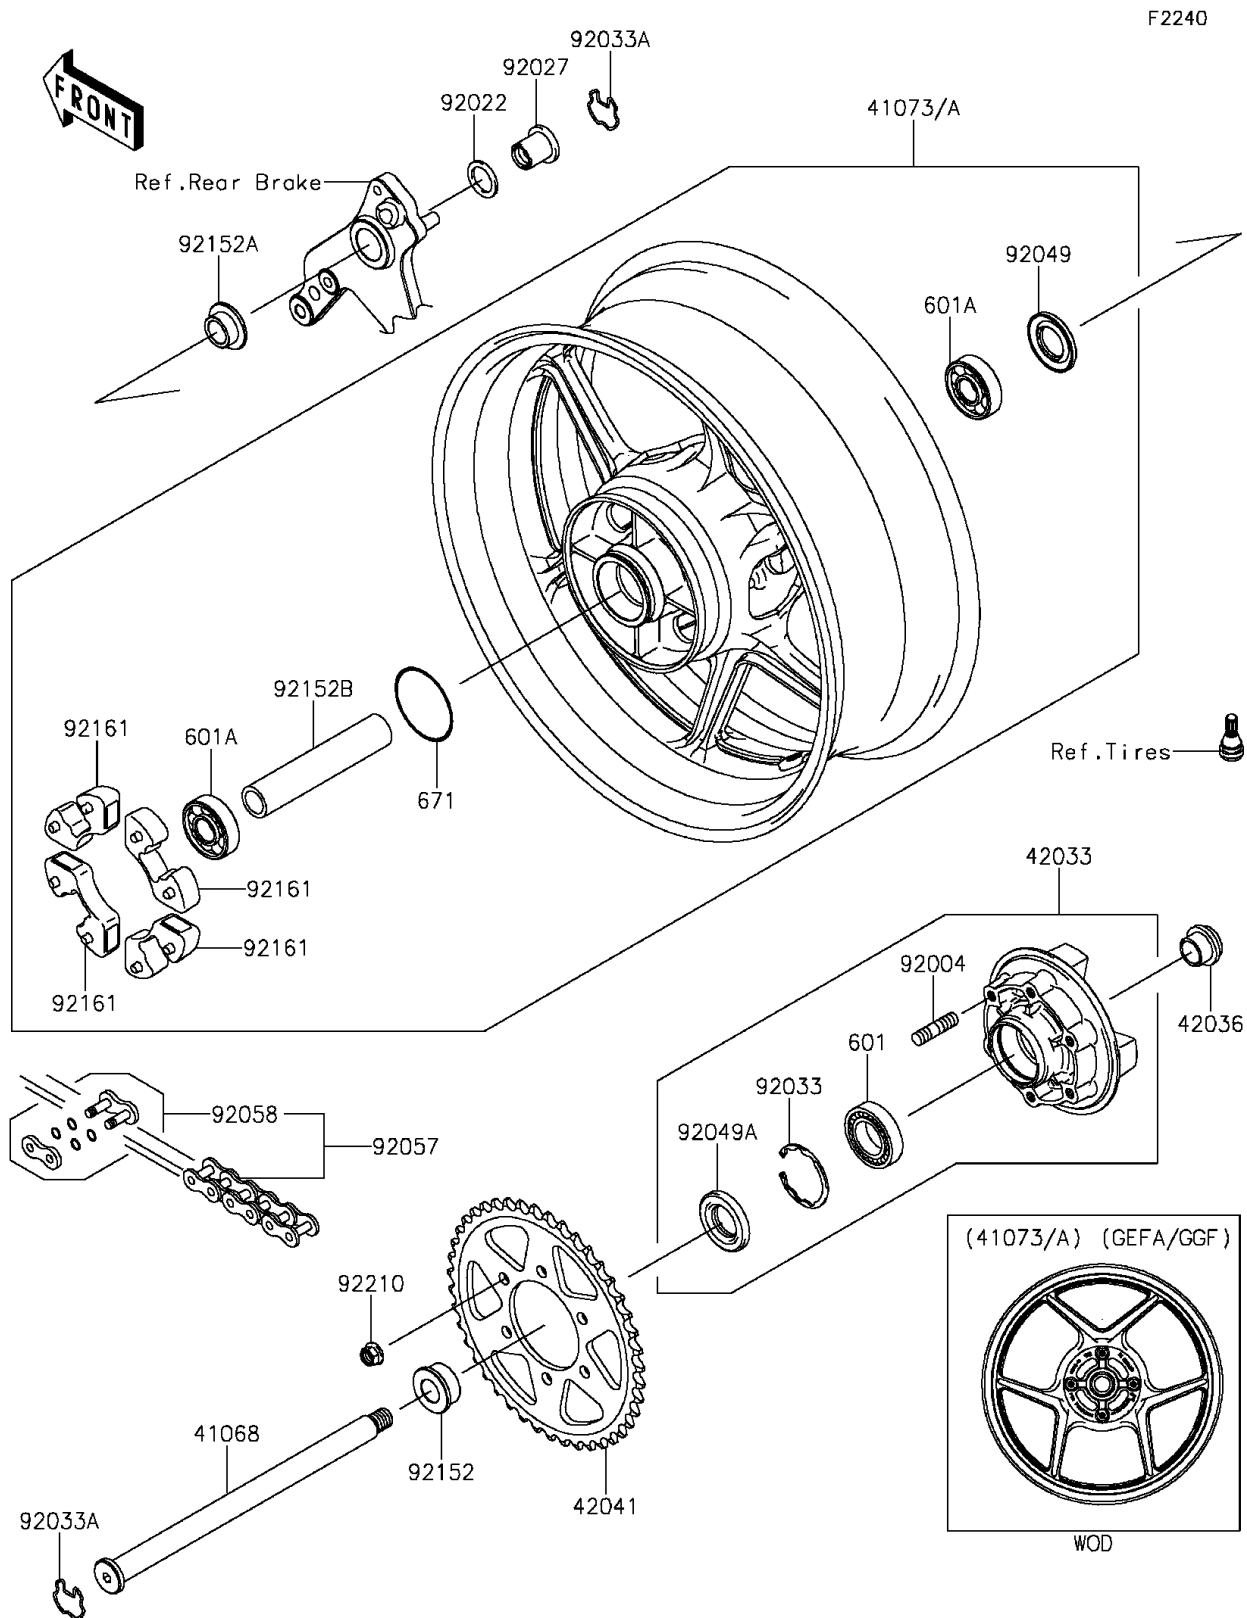

## PARTS DIAGRAM

### Rear Wheel/Chain

## PARTS LIST

### Rear Wheel/Chain

ITEM NAME	PART NUMBER	QUANTITY
AXLE,RR (Ref # 41068)	41068-1354	1
WHEEL-ASSY,RR,G.BLACK (Ref # 41073A)	41073-0613-18F	1
COUPLING-ASSY,RR HUB (Ref # 42033)	42033-0028	1
SLEEVE,RR HUB,L=23 (Ref # 42036)	42036-1251	1
SPROCKET-HUB,43T (Ref # 42041)	42041-0127	1
BEARING-BALL (Ref # 601)	601B6205UU	1
BEARING-BALL,#6304UUC3 (Ref # 601A)	601B6304UU	2
O RING,60MM (Ref # 671)	671B2560	1
STUD,10X19 (Ref # 92004)	92004-0028	6
WASHER,23X32X2.3 (Ref # 92022)	92022-1618	1
COLLAR,RR AXLE,L=28 (Ref # 92027)	92027-1810	1
RING-SNAP,52MM (Ref # 92033)	92033-1043	1
RING-SNAP,RR AXLE (Ref # 92033A)	92033-1156	2
SEAL-OIL,27X52X5 (Ref # 92049)	92049-0723	1
SEAL-OIL (Ref # 92049A)	92049-1287	1
CHAIN,DRIVE,EK525ZX-112L (Ref # 92057)	92057-0203	1
JOINT-CHAIN,DRIVE (Ref # 92058)	92058-0027	1
COLLAR,RR AXLE,LH,L=18 (Ref # 92152)	92152-0118	1
COLLAR,RR AXLE,RH,20X28X14.5 (Ref # 92152A)	92152-0876	1
COLLAR,RR HUB,20.2X28X144.5 (Ref # 92152B)	92152-0892	1
DAMPER,SHOCK,RR HUB (Ref # 92161)	92161-0342	4
NUT,LOCK,FLANGED,10MM (Ref # 92210)	92210-0276	6