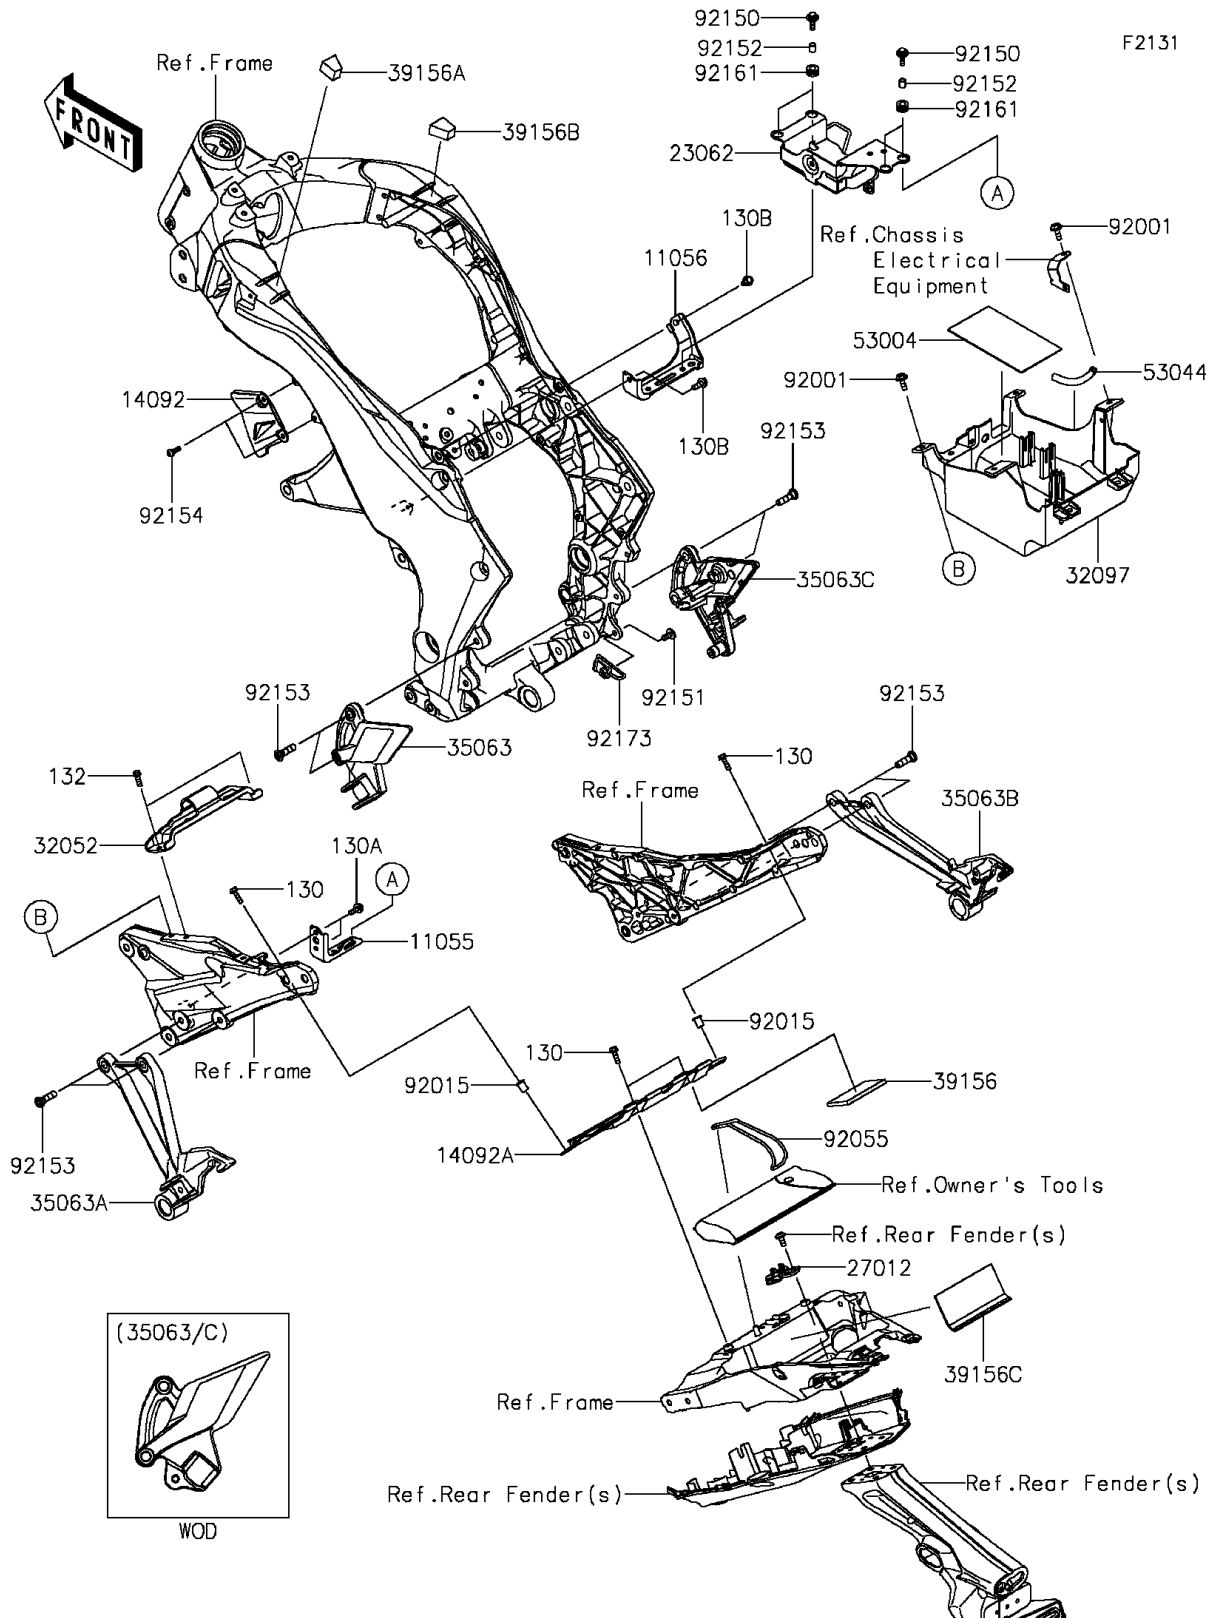

2016 Z1000 ABS

PARTS DIAGRAM

Frame Fittings

2016 Z1000 ABS

PARTS LIST Frame Fittings

ITEM NAME	PART NUMBER	QUANTITY
-----------	-------------	----------
