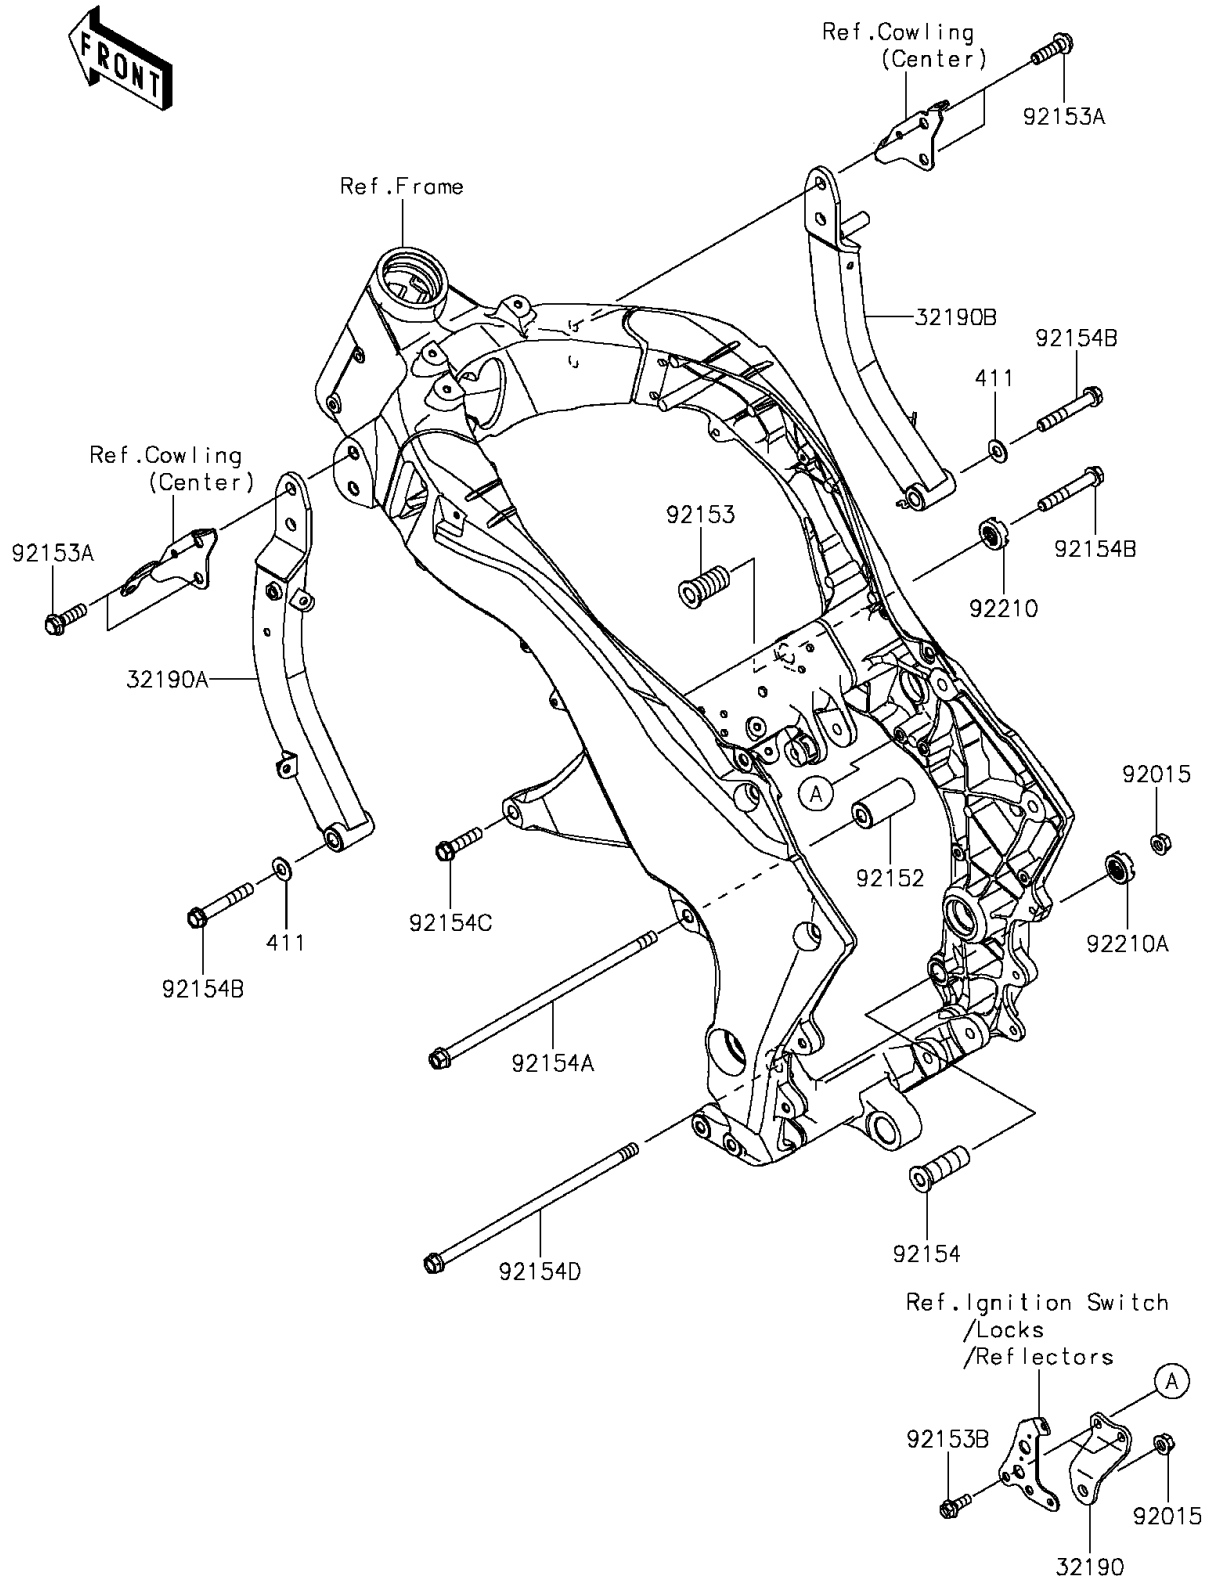

2016 Z1000 ABS

PARTS DIAGRAM

Engine Mount

F2122

2016 Z1000 ABS

PARTS LIST

Engine Mount

Kawasaki

Let the Good Times Roll®

ITEM NAME

PART NUMBER

QUANTITY
