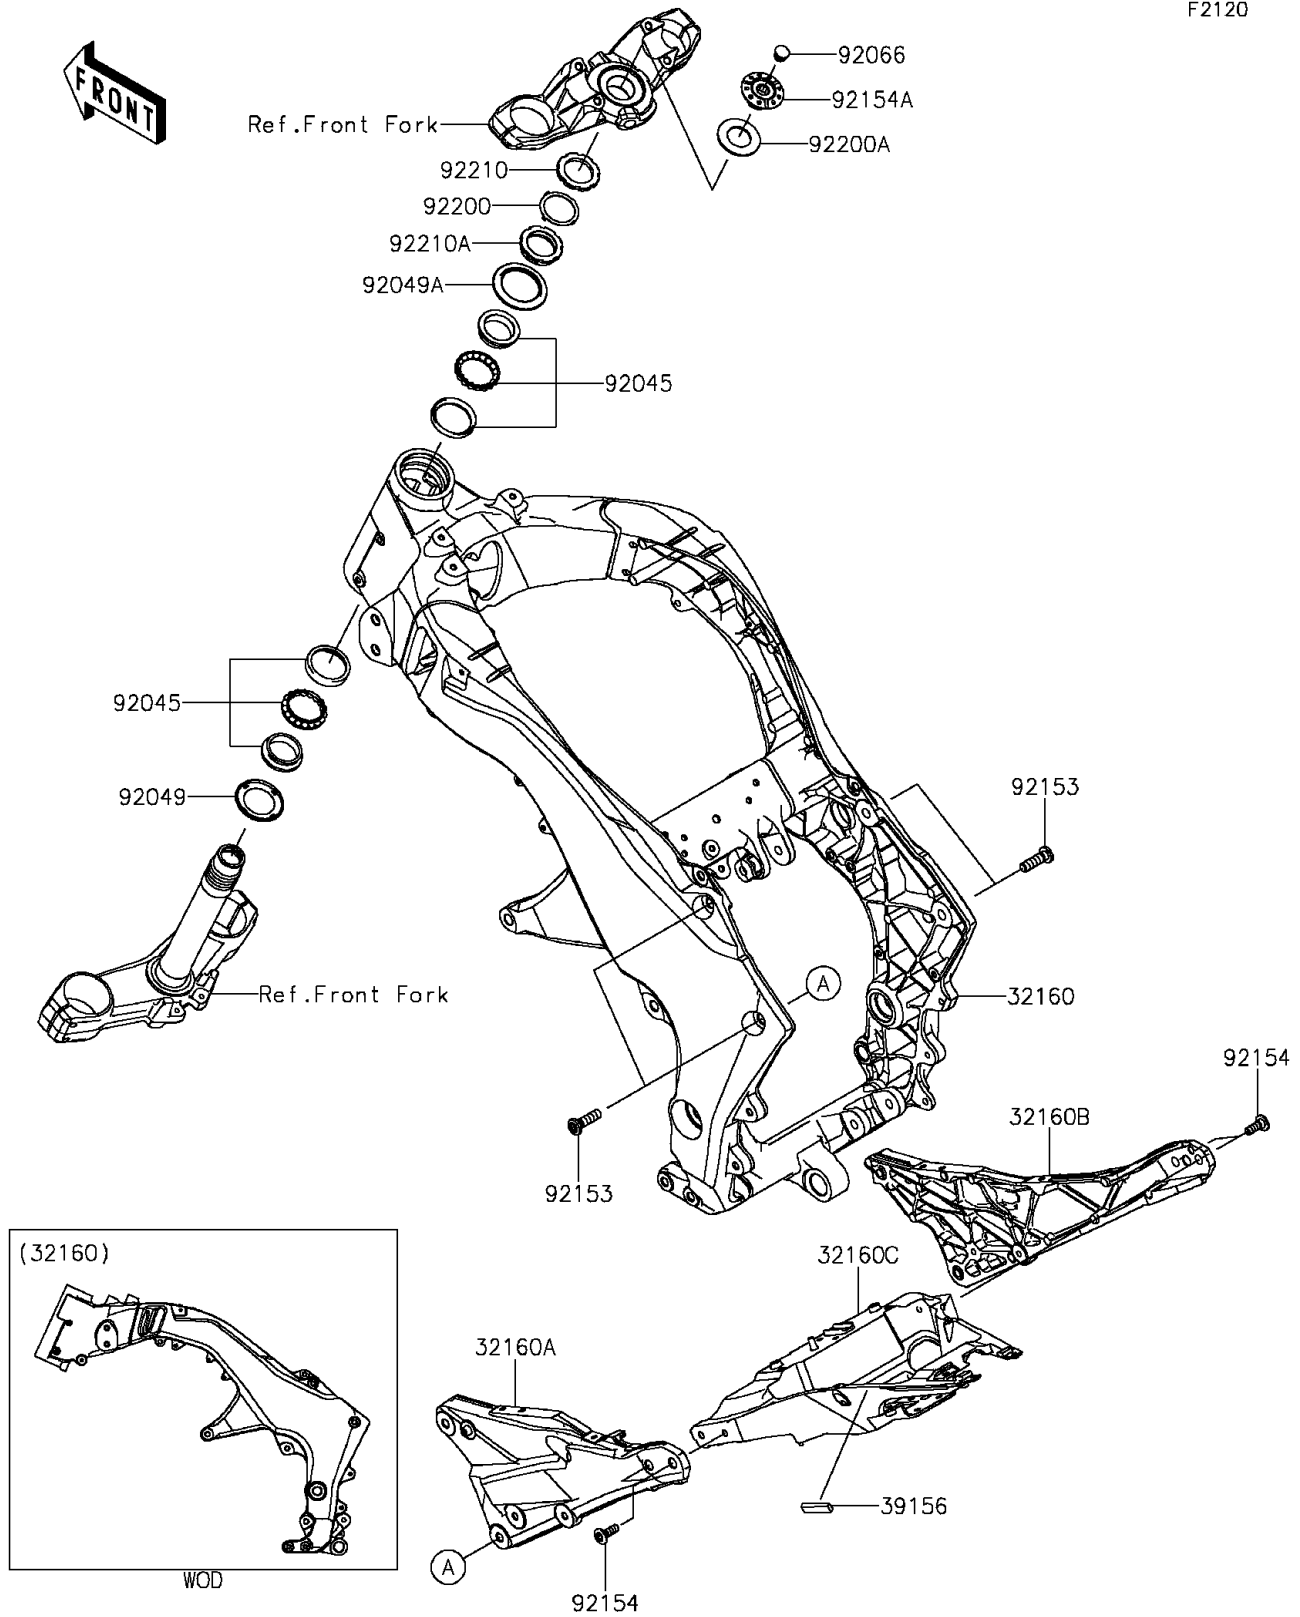

2016 Z1000 ABS

PARTS DIAGRAM

Frame

F2120

2016 Z1000 ABS

PARTS LIST

Frame

ITEM NAME

PART NUMBER

QUANTITY
