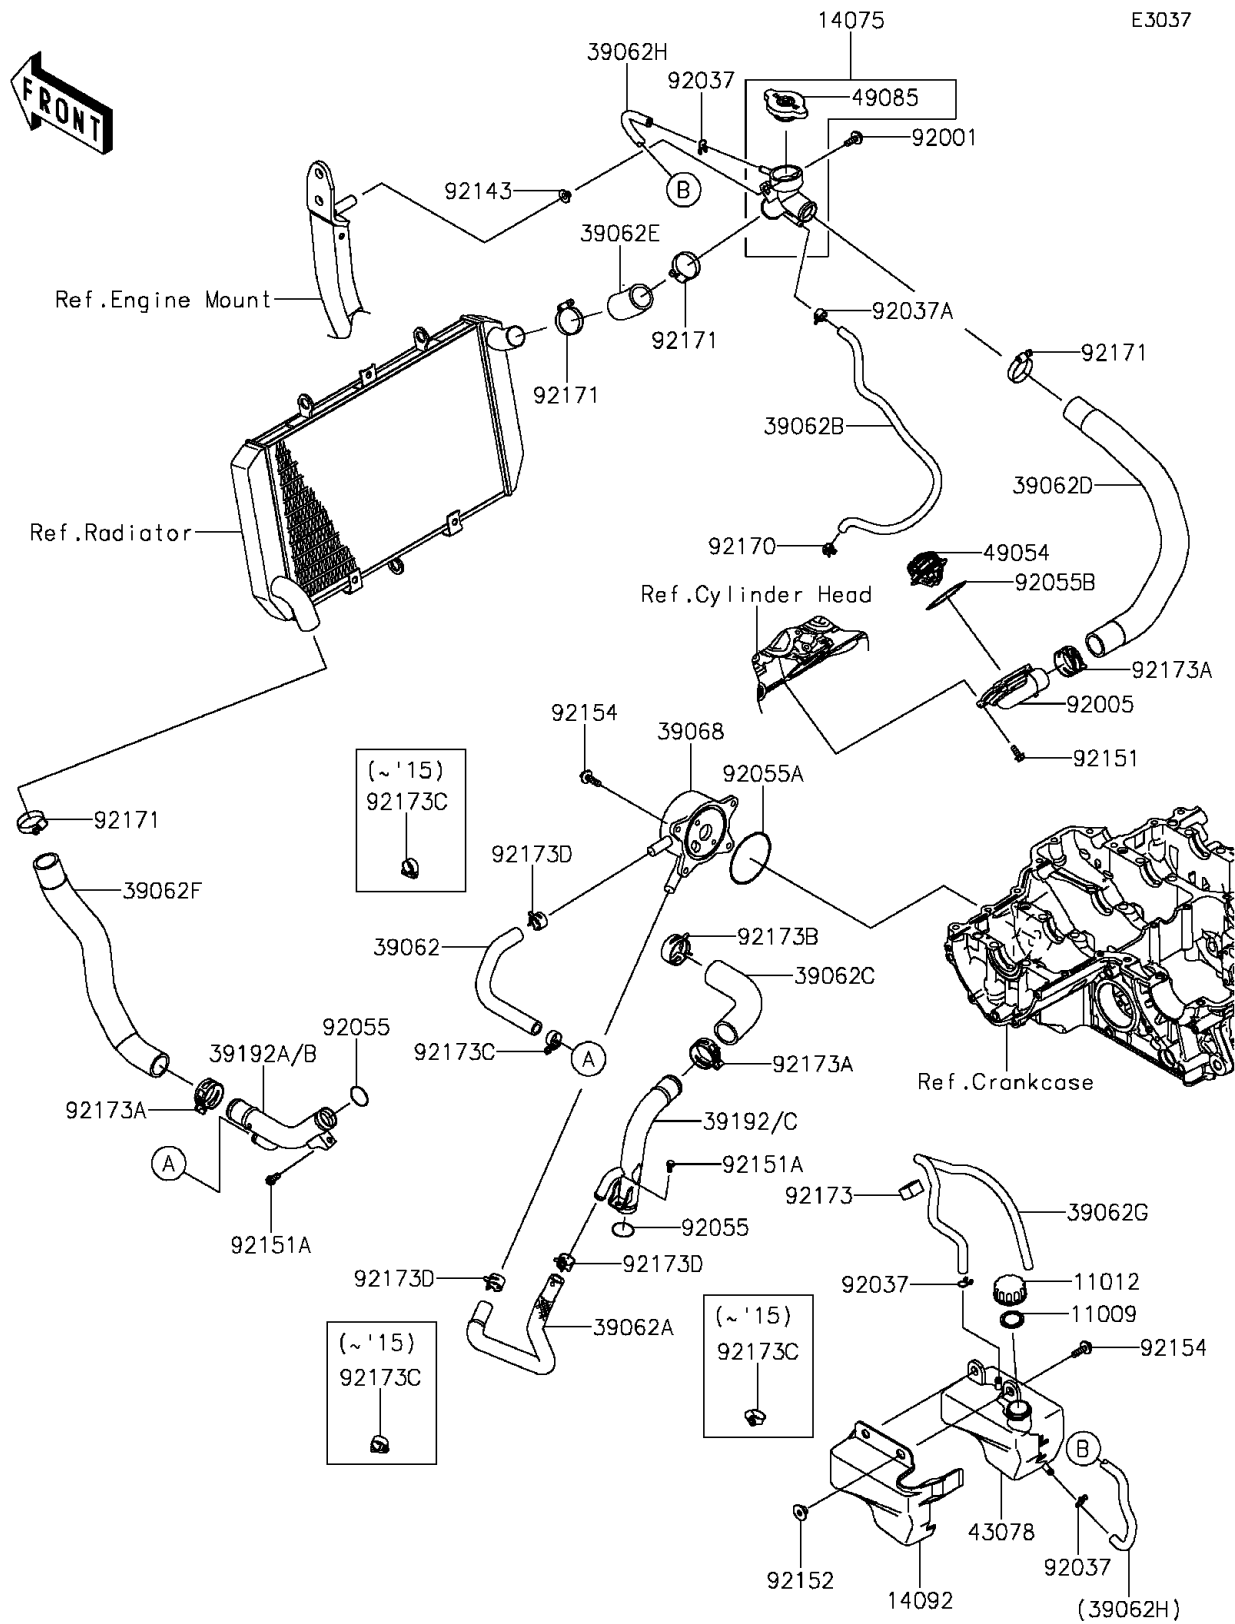

2016 Z1000 ABS

PARTS DIAGRAM

Water Pipe

2016 Z1000 ABS

PARTS LIST

Water Pipe

ITEM NAME

PART NUMBER

QUANTITY
