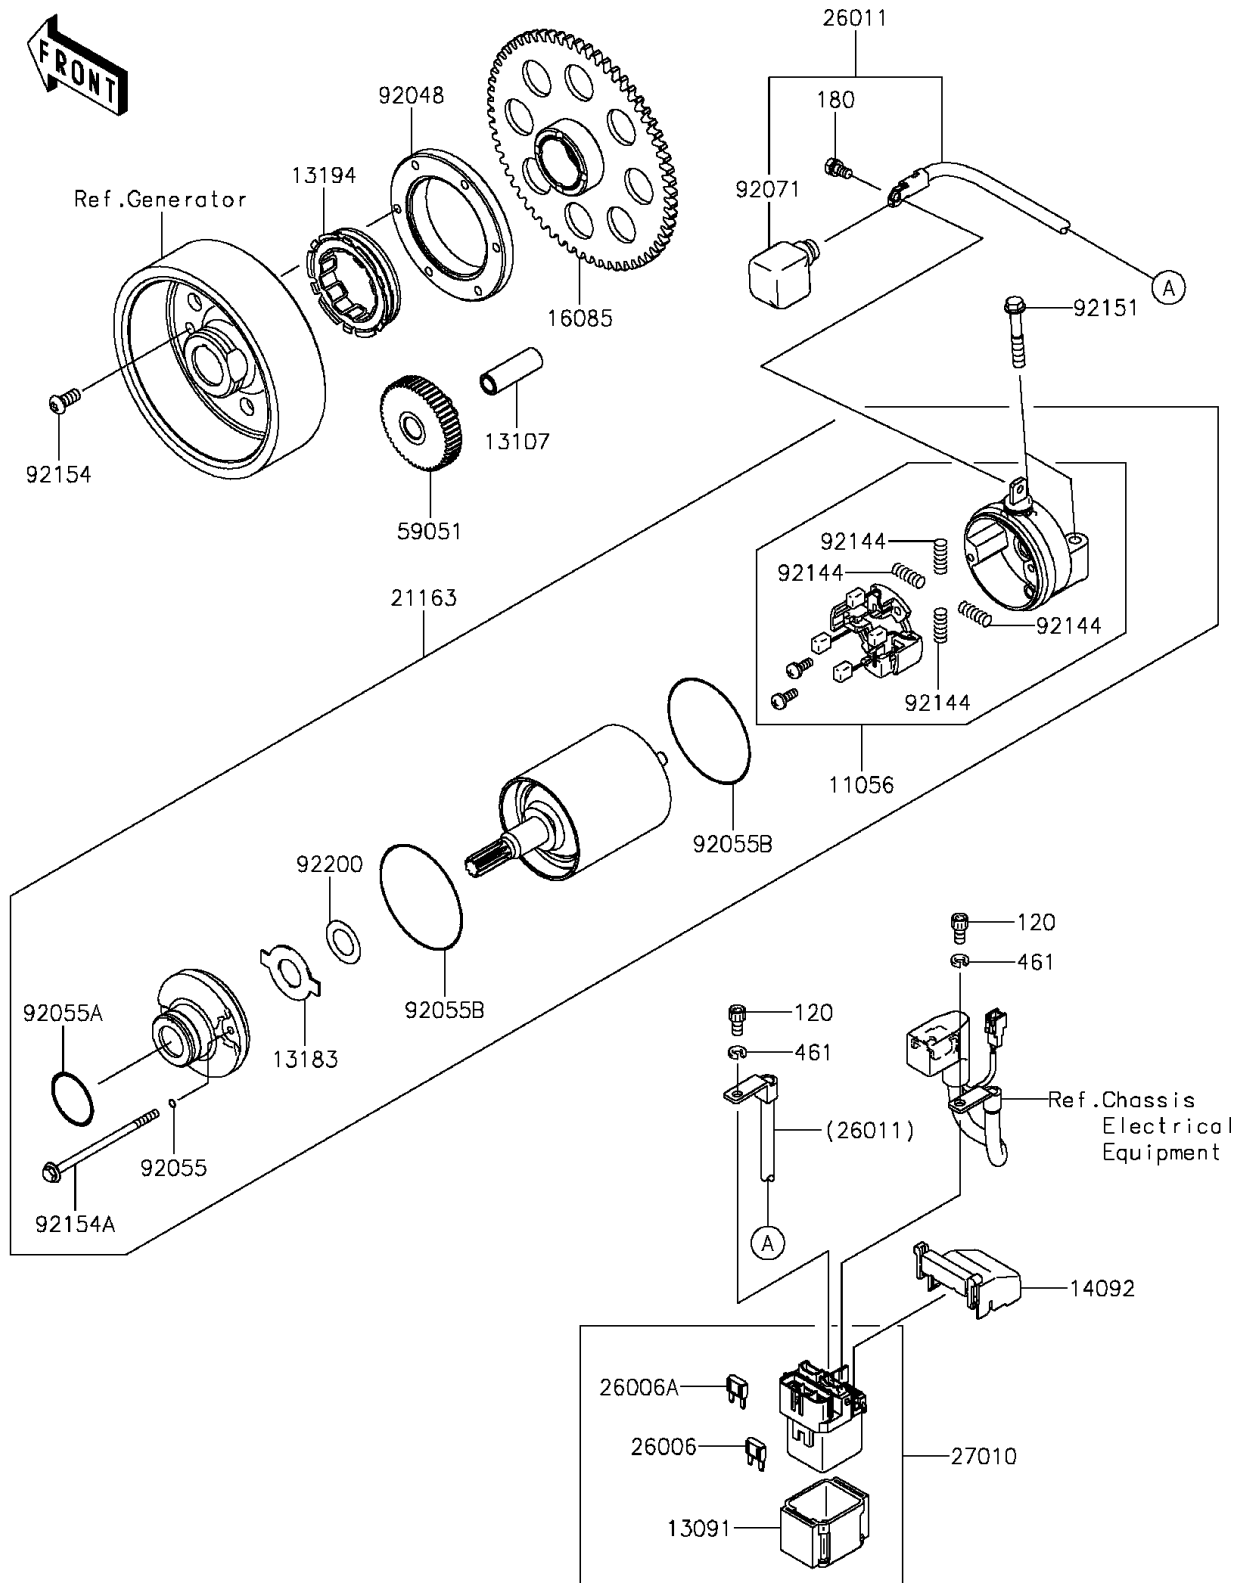

2016 Z1000 ABS

PARTS DIAGRAM

Starter Motor

E1840

2016 Z1000 ABS

PARTS LIST

Starter Motor

Kawasaki

Let the Good Times Roll®

ITEM NAME

PART NUMBER

QUANTITY
