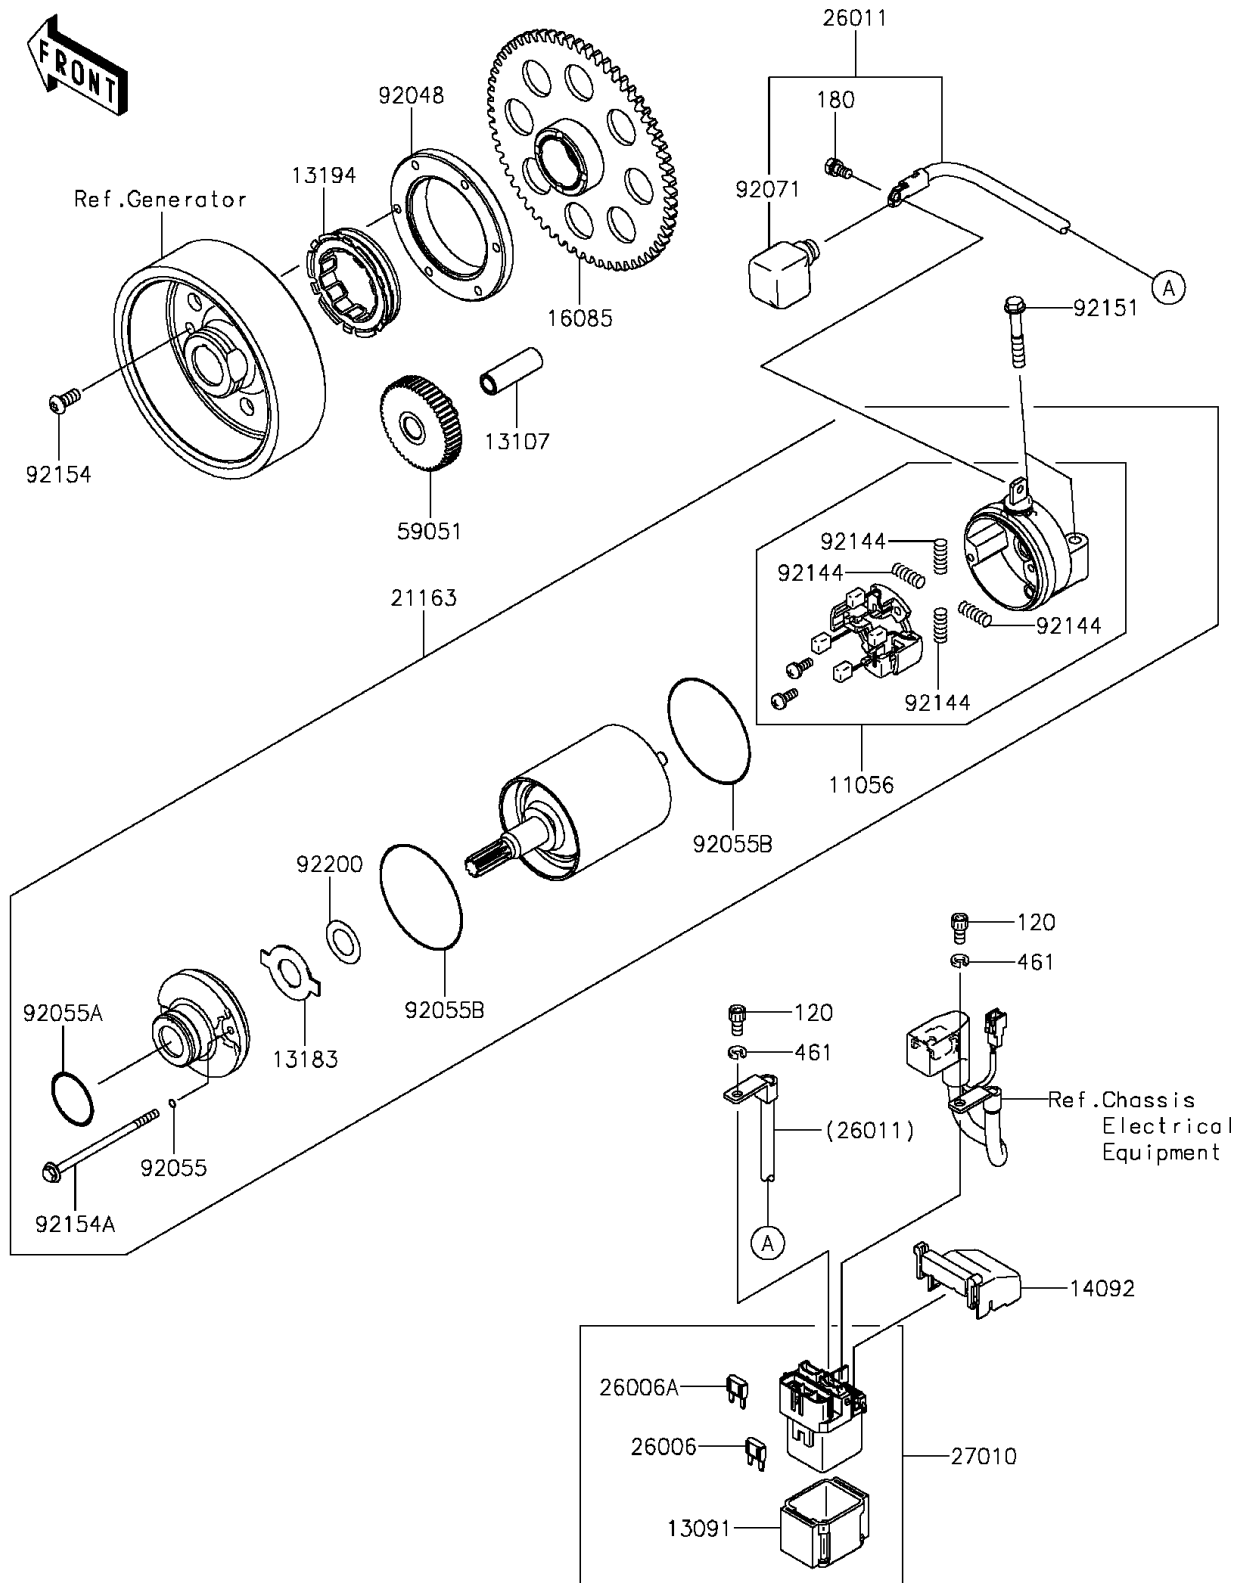

2014 Z1000 ABS

PARTS DIAGRAM

Starter Motor

E1840

2014 Z1000 ABS

PARTS LIST

Starter Motor

Kawasaki

Let the Good Times Roll®

ITEM NAME

PART NUMBER

QUANTITY
