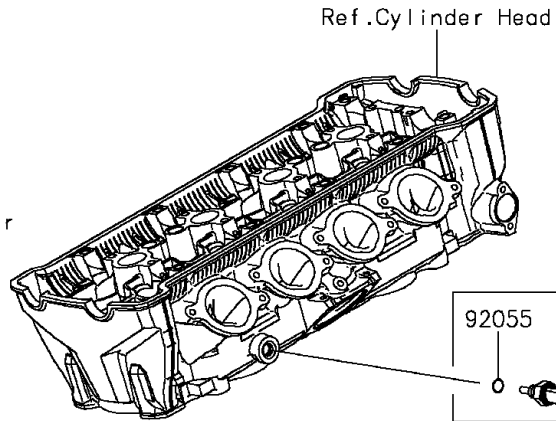

2016 Z1000 ABS

PARTS DIAGRAM

Fuel Injection

E1530

2016 Z1000 ABS

PARTS LIST

Fuel Injection

Kawasaki

Let the Good Times Roll®

ITEM NAME

PART NUMBER

QUANTITY
