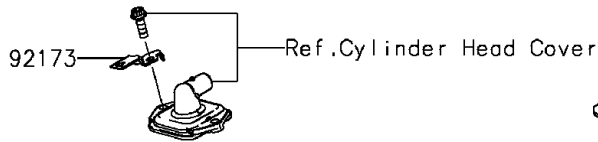

2016 Z1000 ABS

PARTS DIAGRAM

Fuel Injection

E1530

2016 Z1000 ABS

PARTS LIST

Fuel Injection

Kawasaki