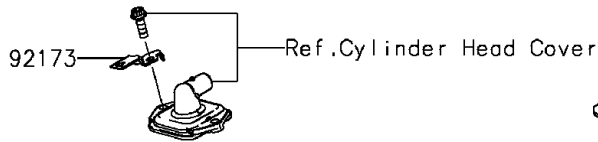

2014 Z1000 ABS

PARTS DIAGRAM

Fuel Injection

E1530

2014 Z1000 ABS

PARTS LIST

Fuel Injection

ITEM NAME	PART NUMBER	QUANTITY
-----------	-------------	----------
