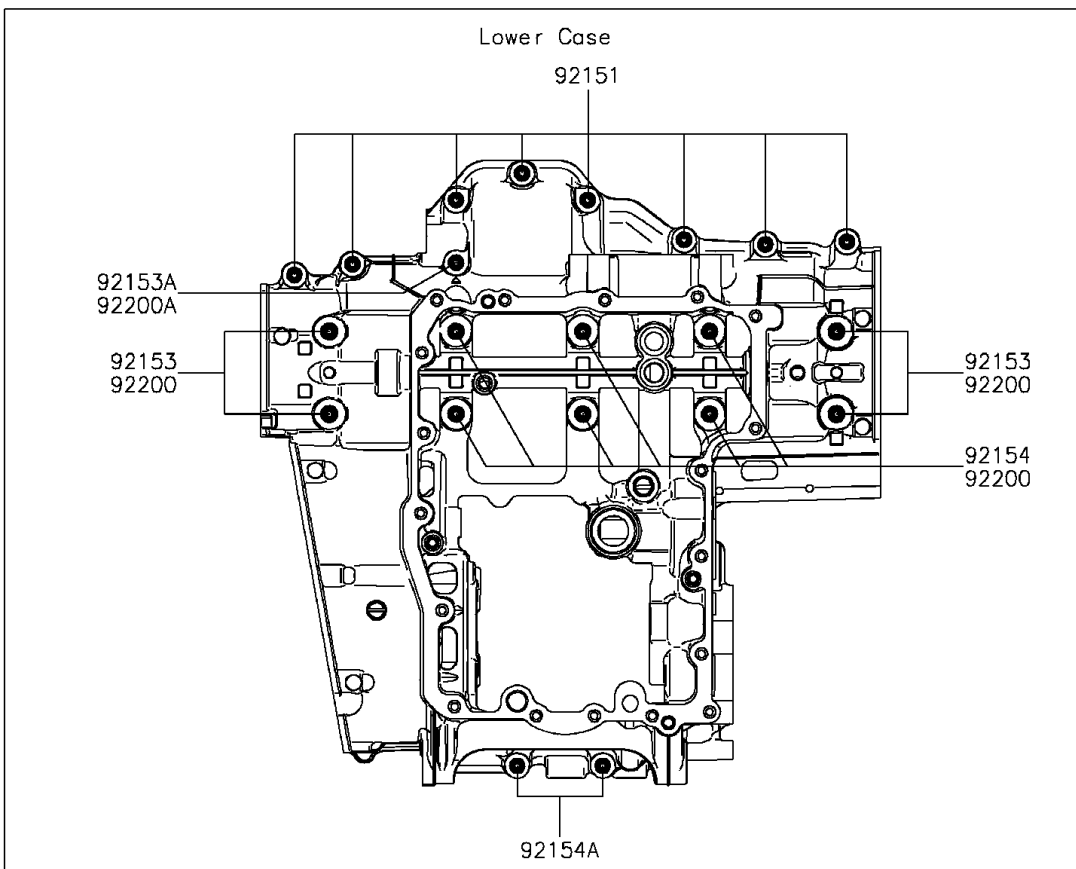

2016 Z1000 ABS

PARTS DIAGRAM

Crankcase Bolt Pattern

E1412

2016 Z1000 ABS

PARTS LIST

Crankcase Bolt Pattern

Kawasaki

Let the Good Times Roll®

ITEM NAME

PART NUMBER

QUANTITY
