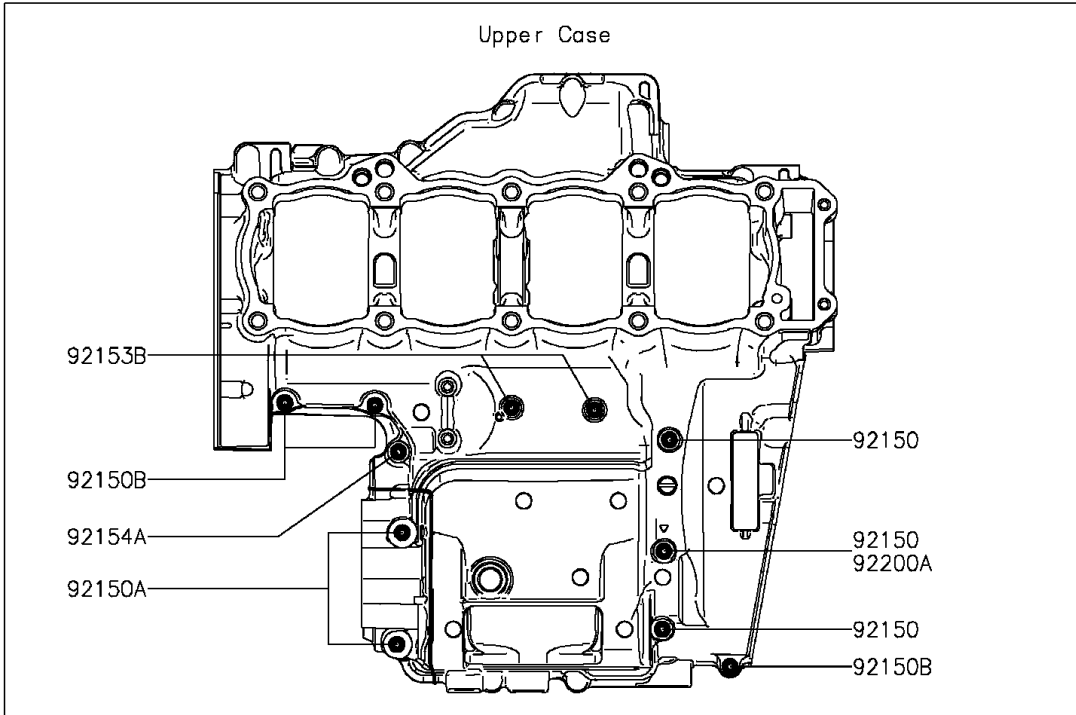

2016 Z1000 ABS

PARTS DIAGRAM

Crankcase Bolt Pattern

E1412

2016 Z1000 ABS

PARTS LIST

Crankcase Bolt Pattern

Kawasaki

Let the Good Times Roll®

ITEM NAME

PART NUMBER

QUANTITY
