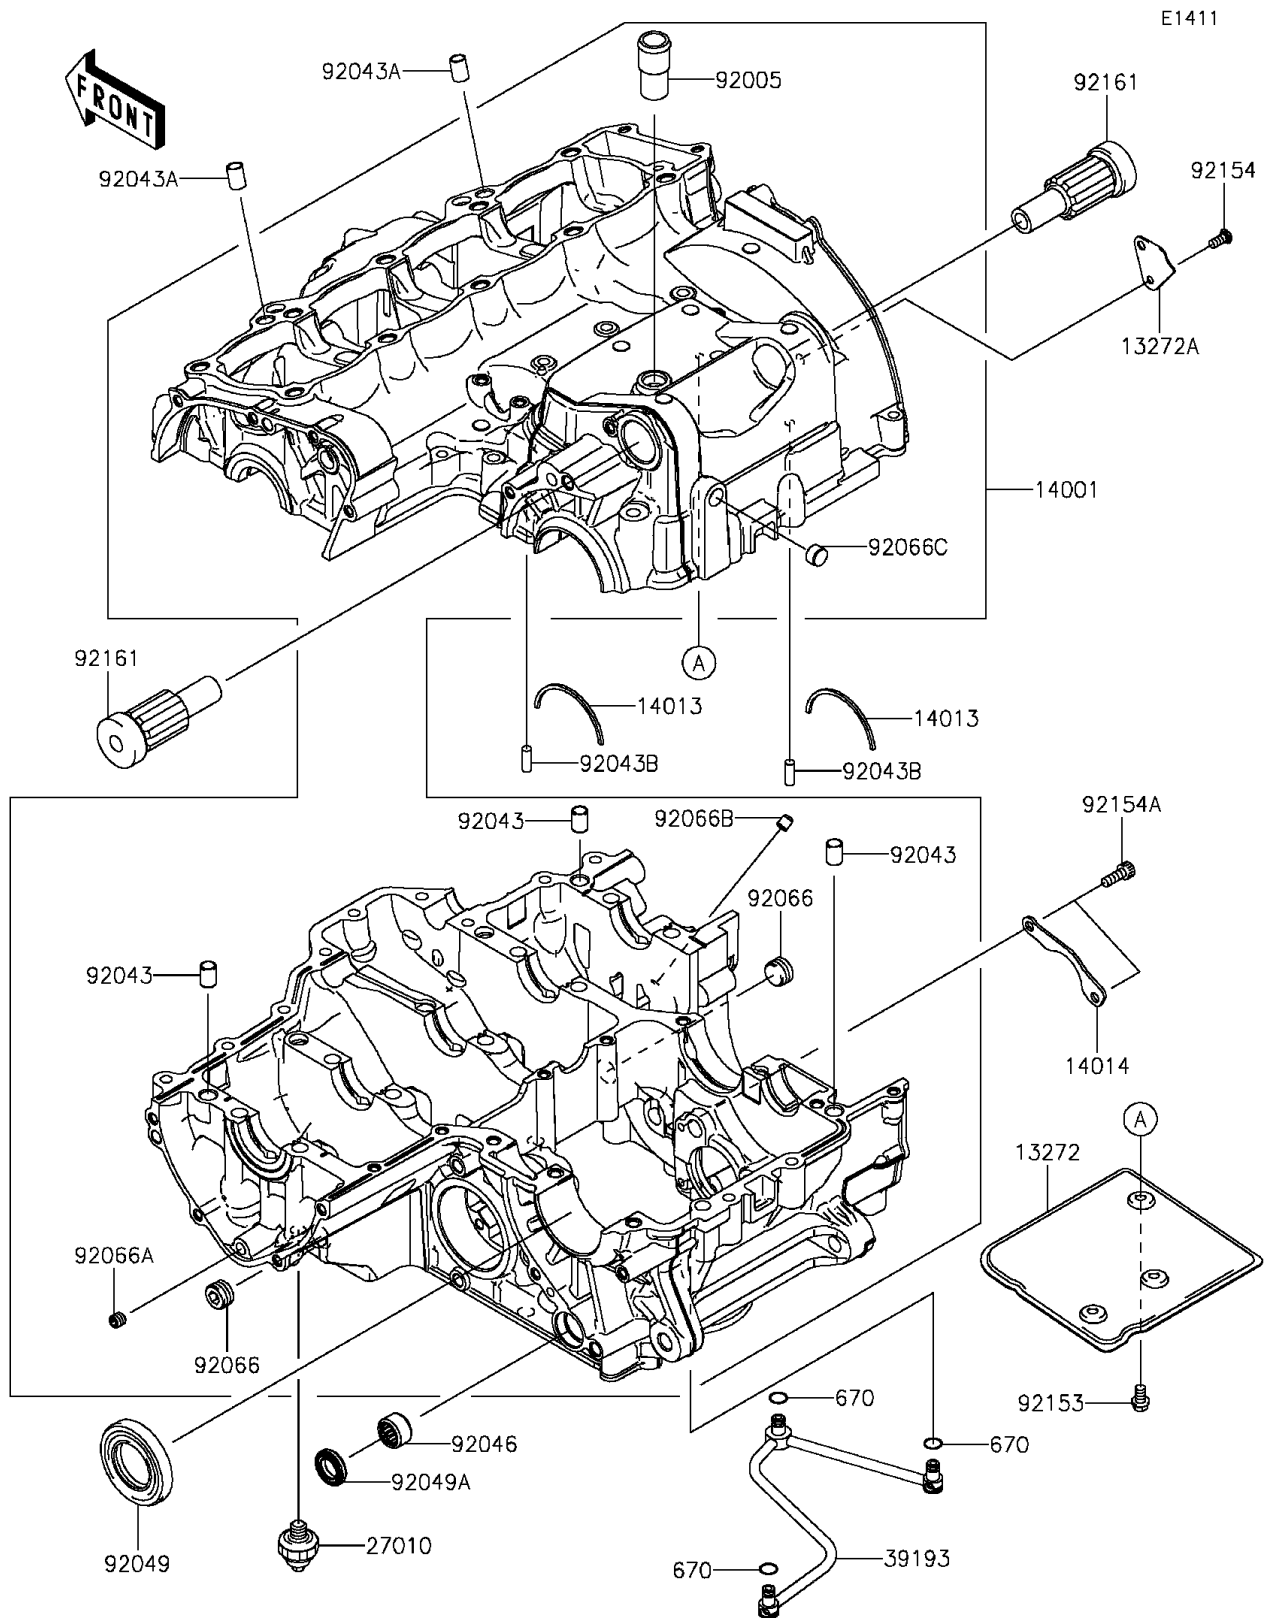

2016 Z1000 ABS

PARTS DIAGRAM

Crankcase

2016 Z1000 ABS

PARTS LIST

Crankcase

Kawasaki

Let the Good Times Roll®

ITEM NAME

PART NUMBER

QUANTITY
