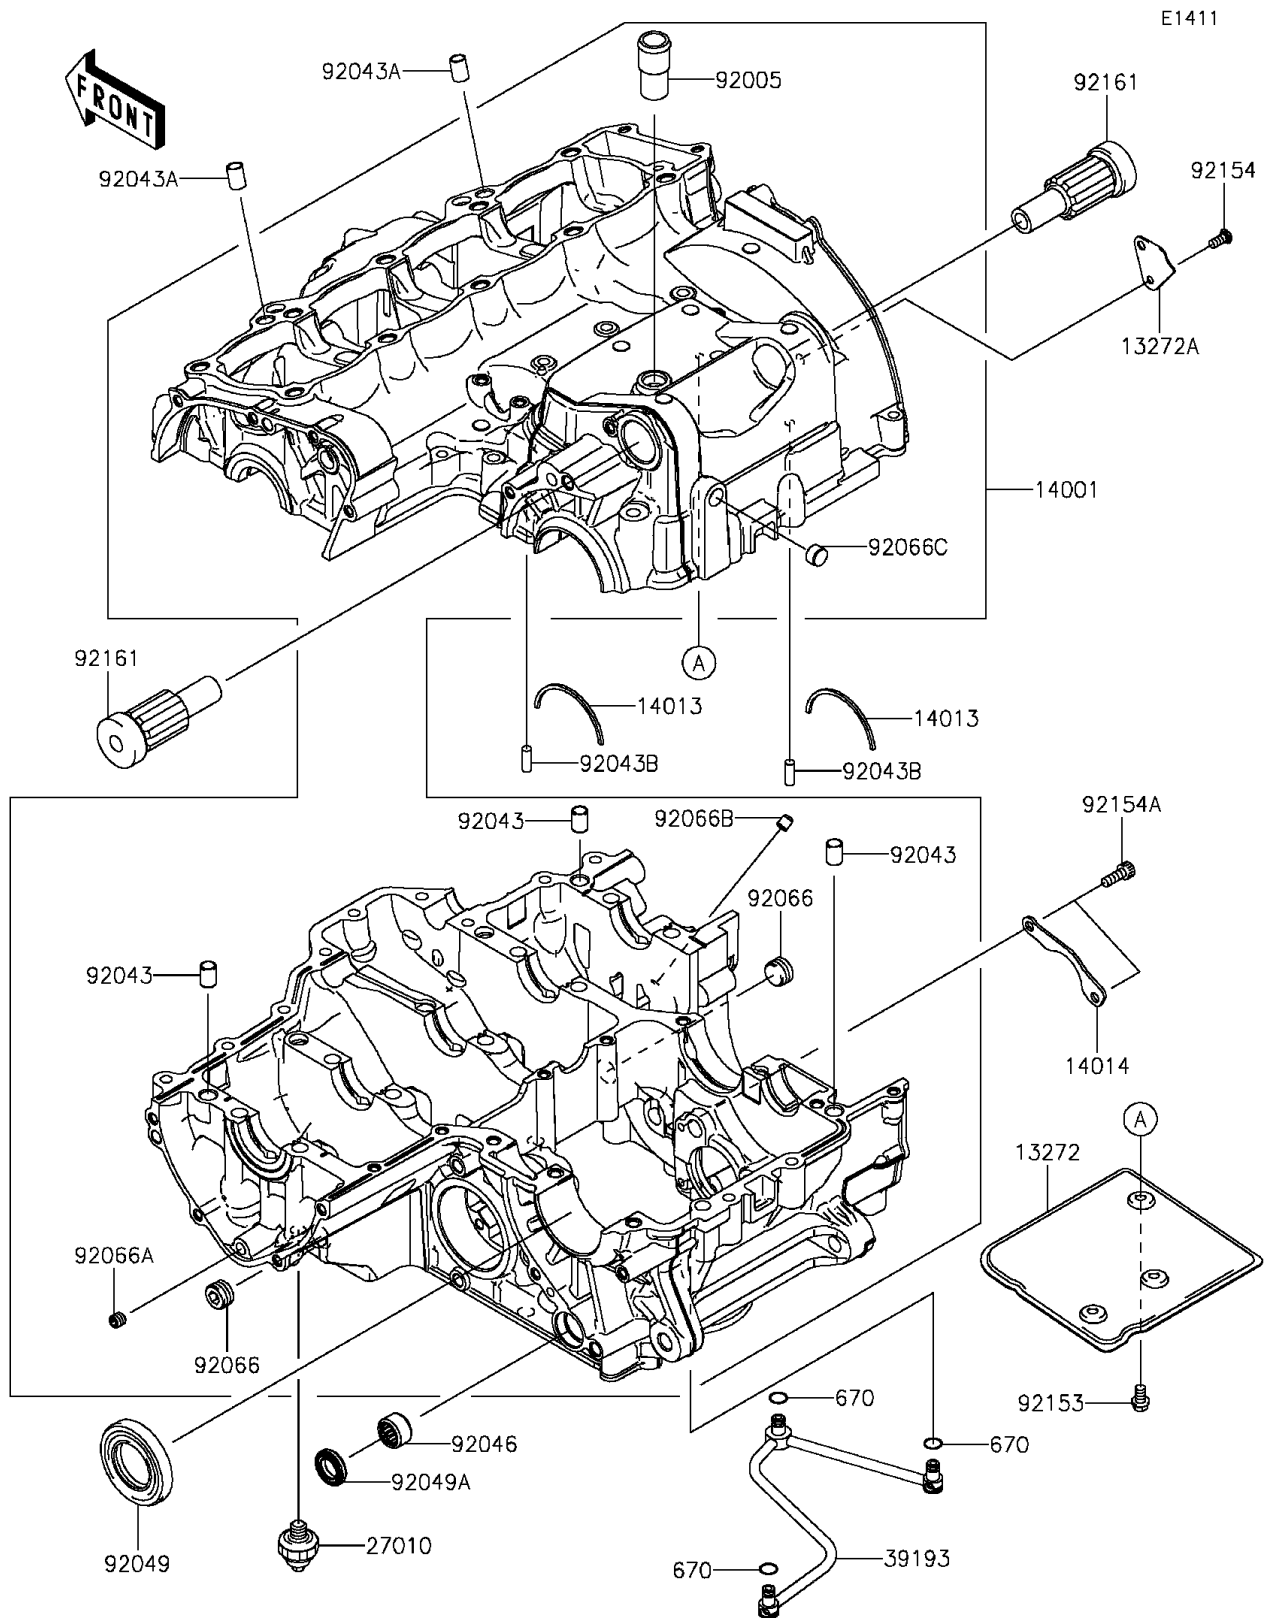

2014 Z1000 ABS

PARTS DIAGRAM

Crankcase

2014 Z1000 ABS

PARTS LIST

Crankcase

ITEM NAME

PART NUMBER

QUANTITY
