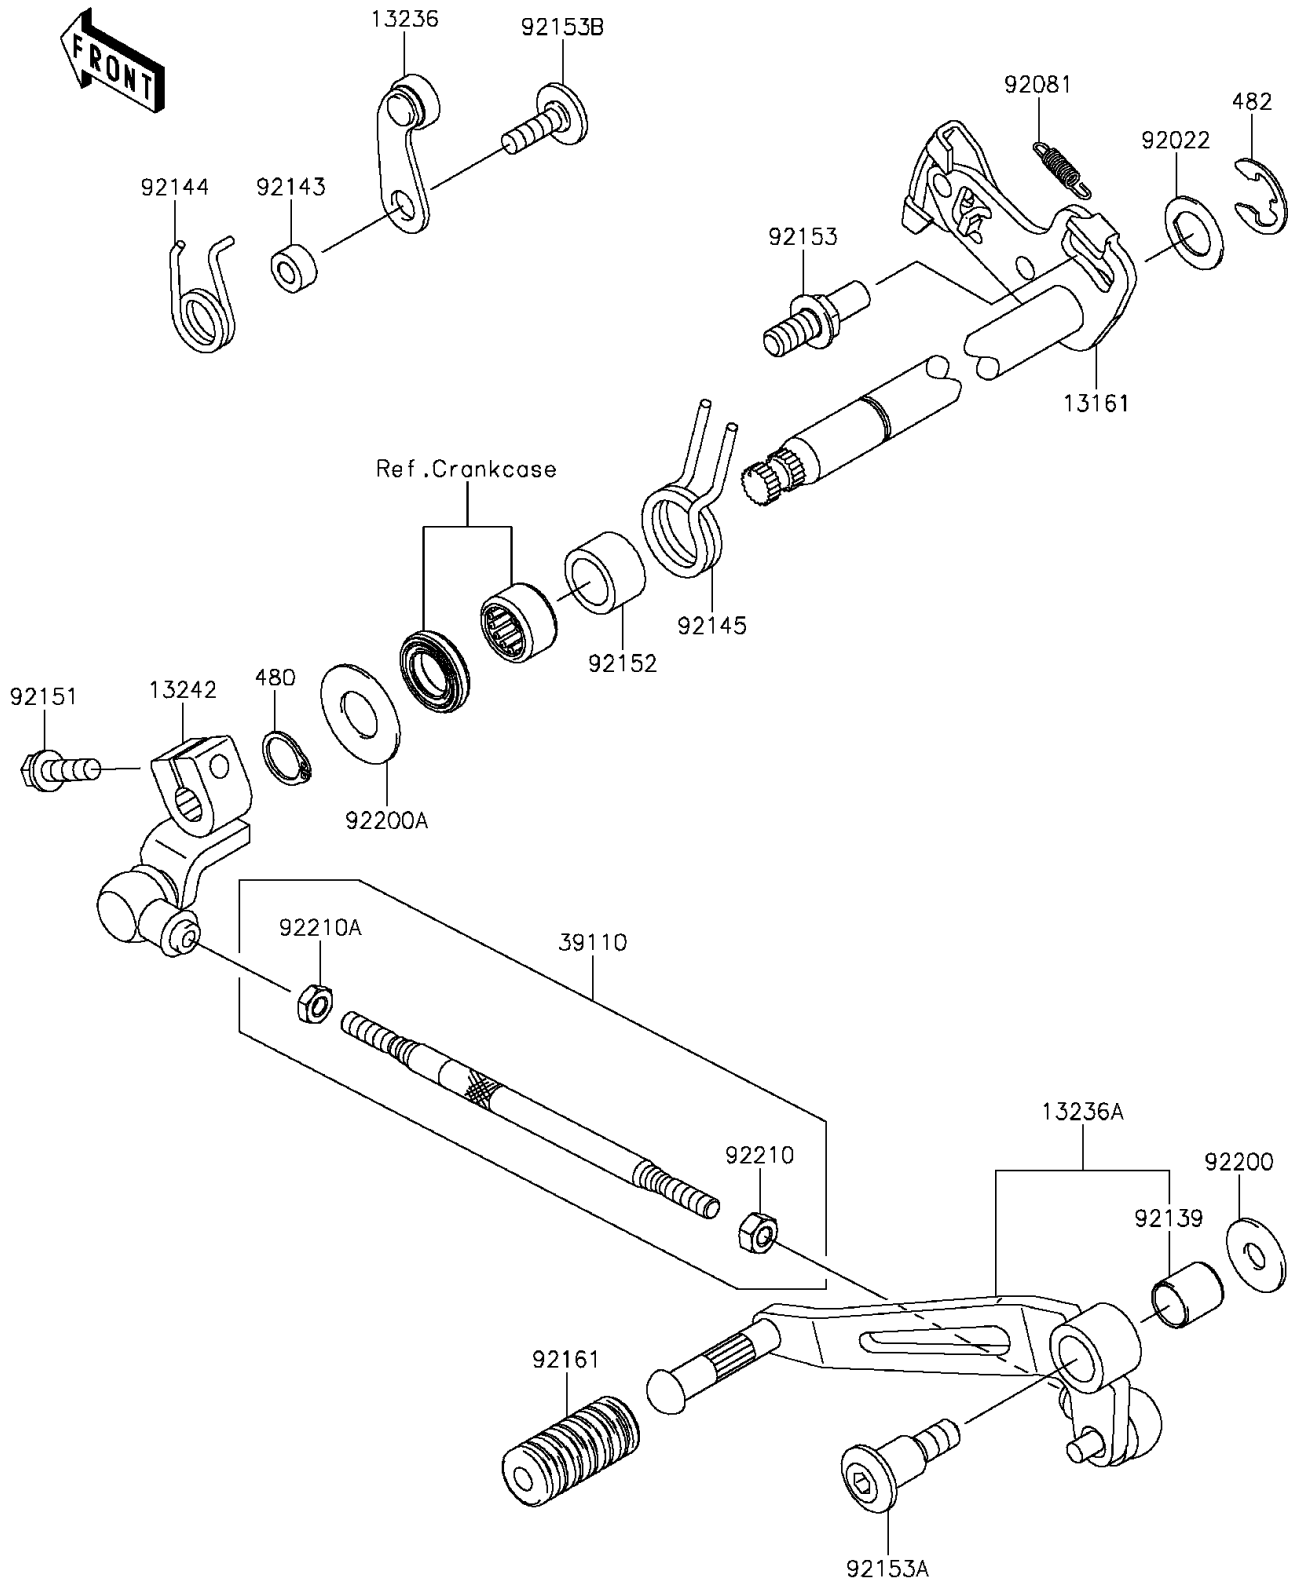

2014 Z1000 ABS

PARTS DIAGRAM

Gear Change Mechanism

E1370

2014 Z1000 ABS

PARTS LIST

Gear Change Mechanism

ITEM NAME

PART NUMBER

QUANTITY
