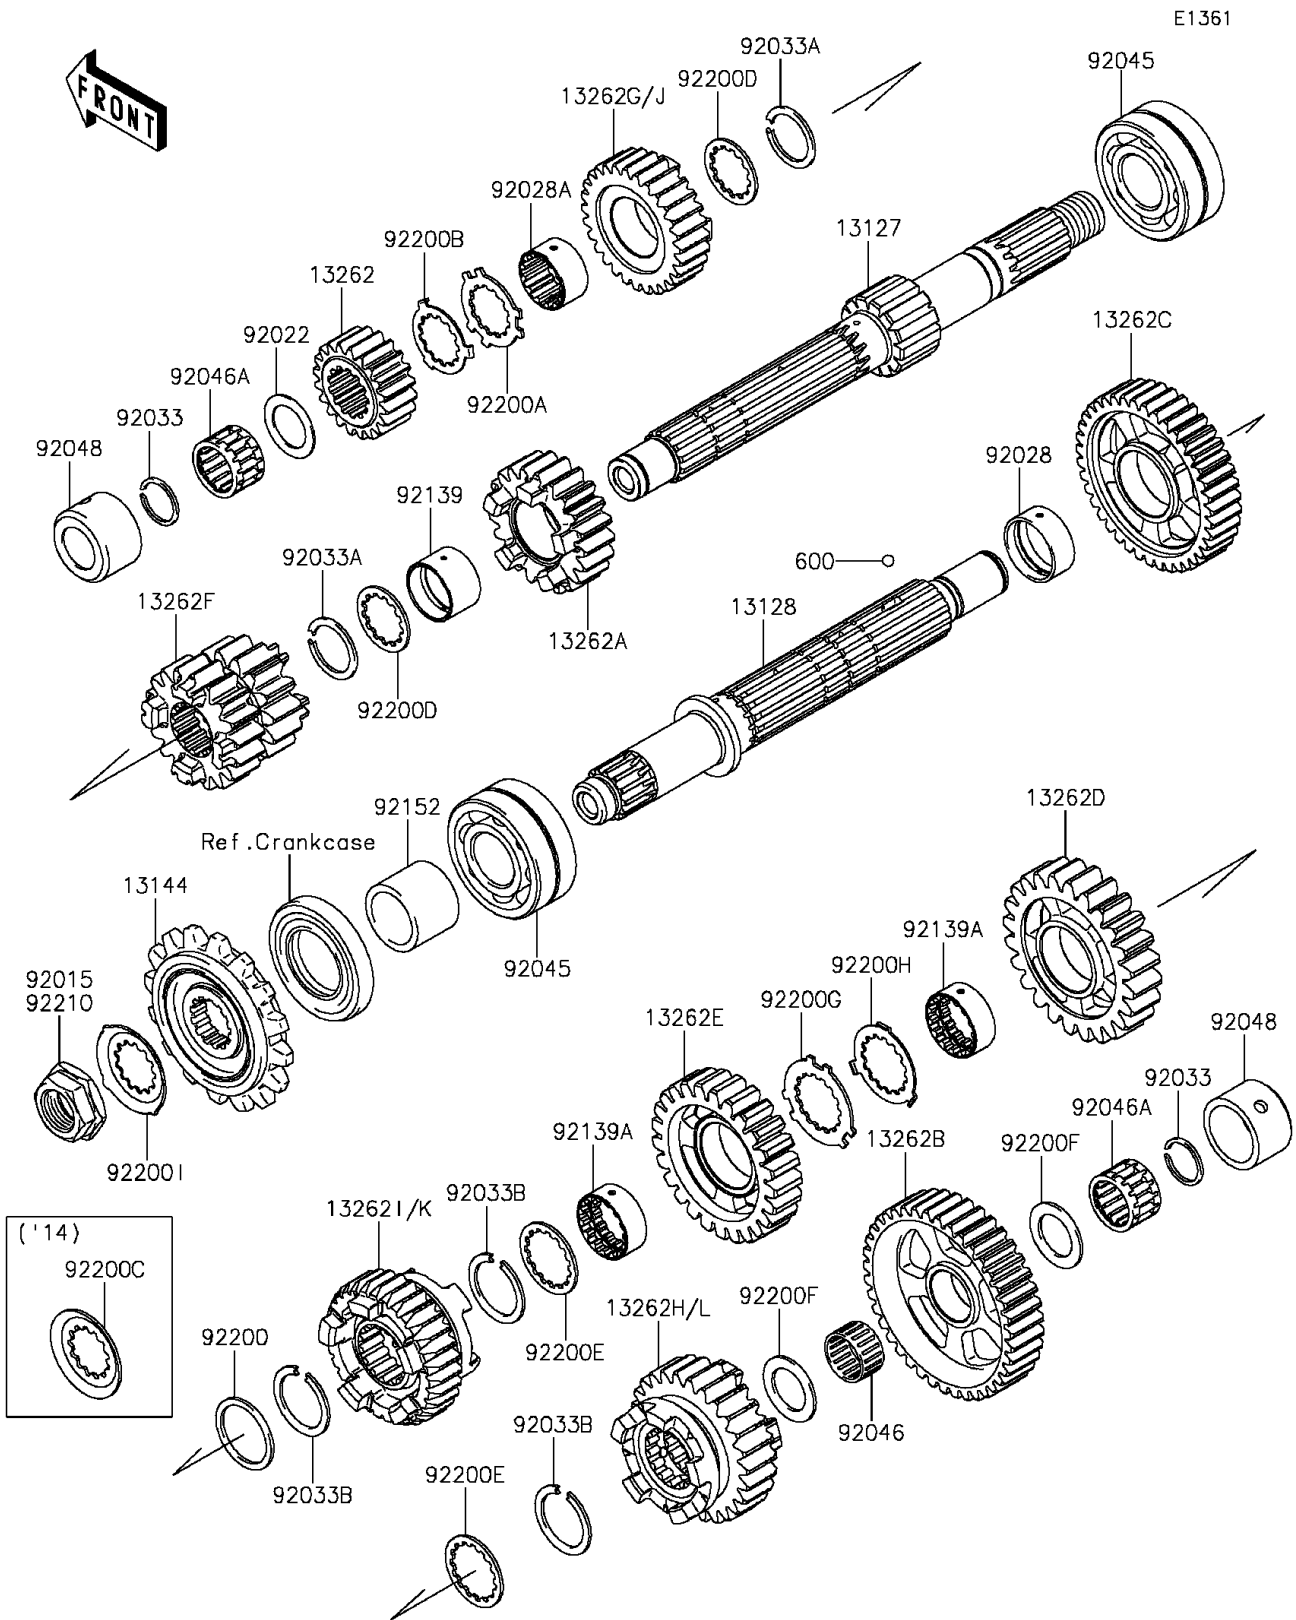

2016 Z1000 ABS

PARTS DIAGRAM

Transmission

2016 Z1000 ABS

PARTS LIST

Transmission

Kawasaki

Let the Good Times Roll®

ITEM NAME

PART NUMBER

QUANTITY
