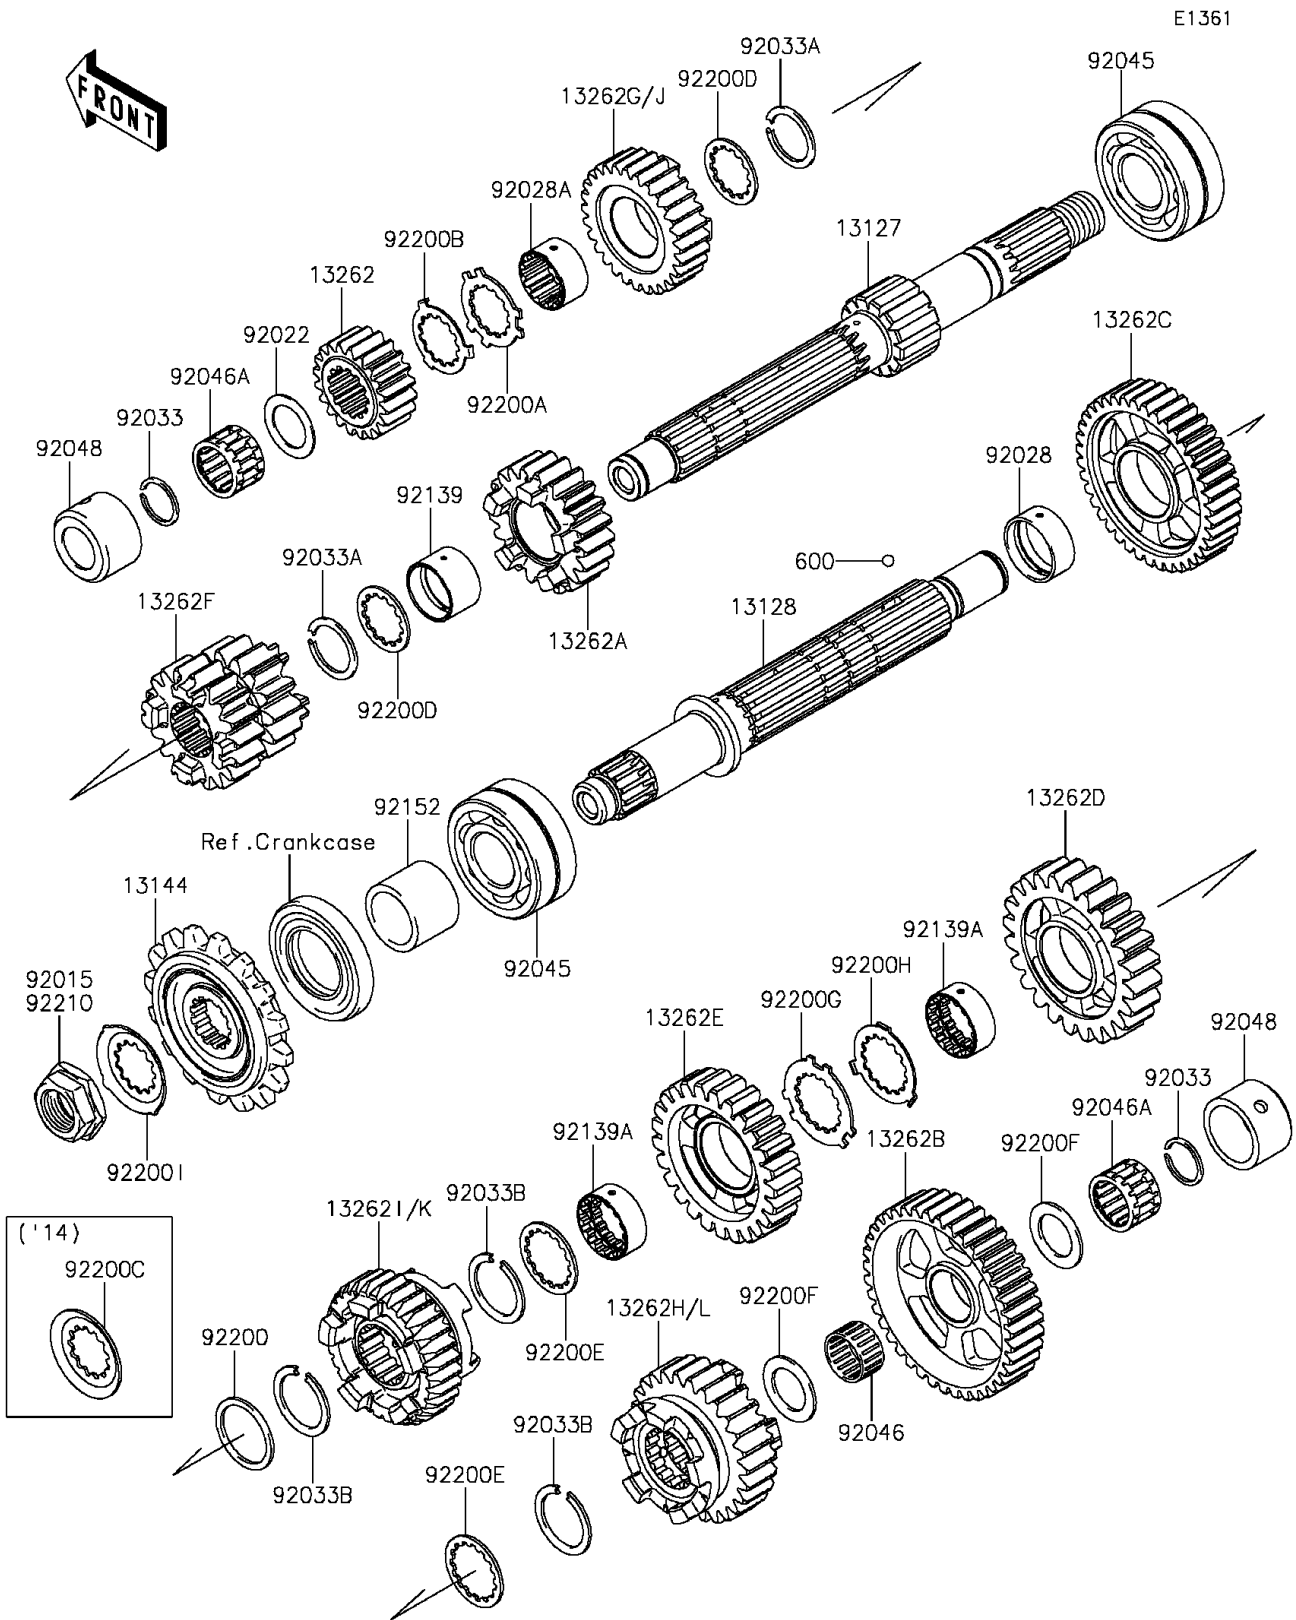

2014 Z1000 ABS

PARTS DIAGRAM

Transmission