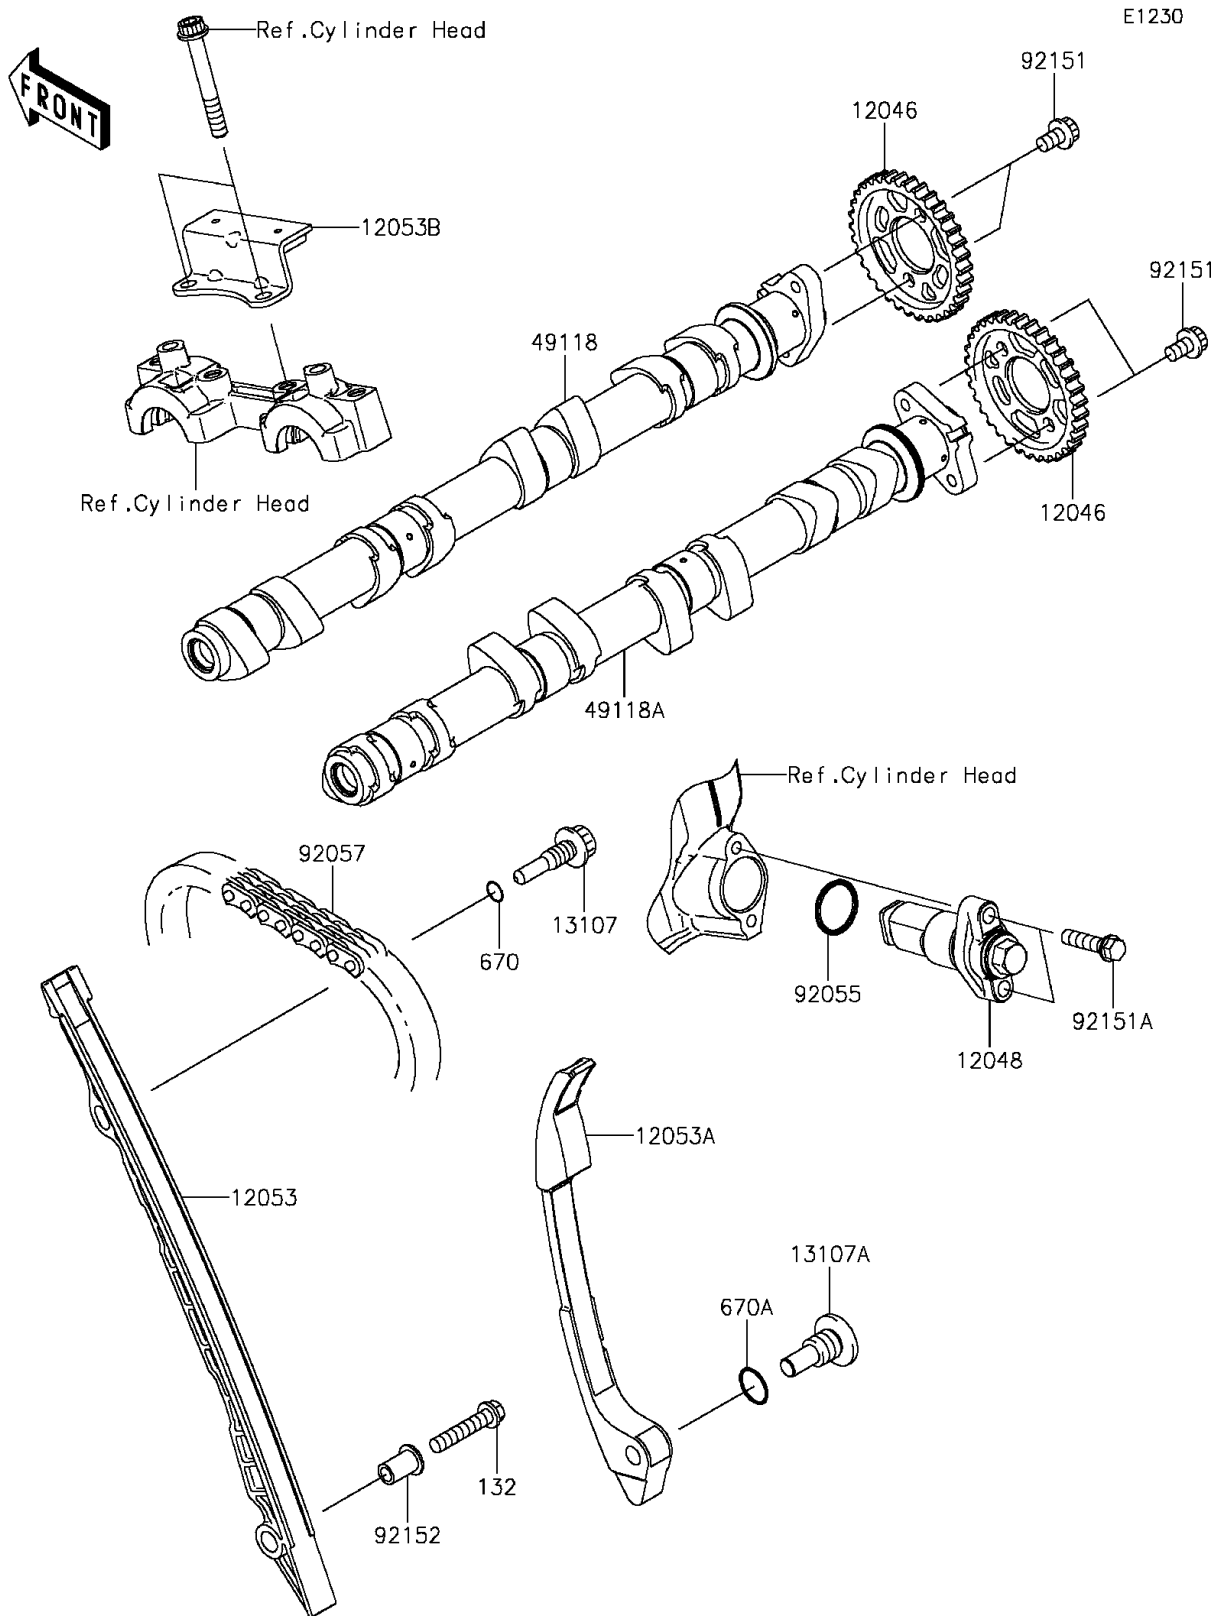

2016 Z1000 ABS

PARTS DIAGRAM

Camshaft(s)/Tensioner

2016 Z1000 ABS

PARTS LIST

Camshaft(s)/Tensioner

ITEM NAME

PART NUMBER

QUANTITY
