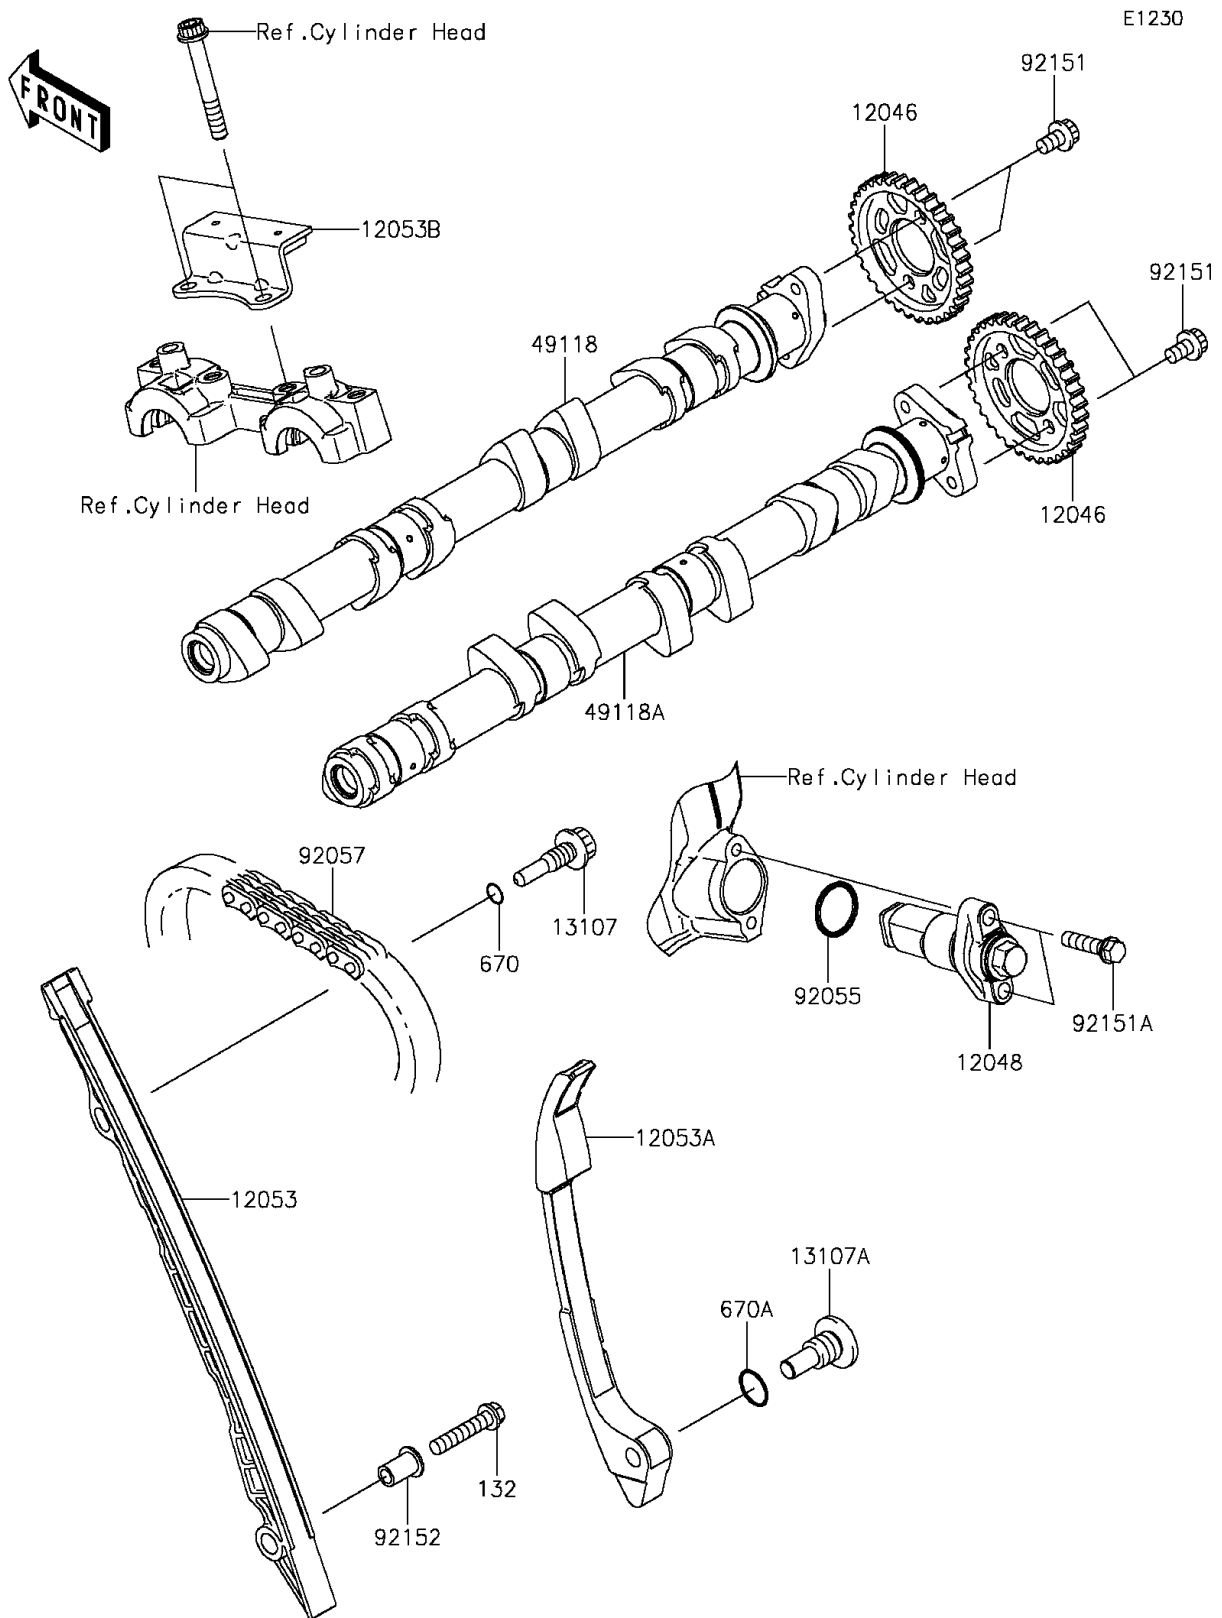

2014 Z1000 ABS

PARTS DIAGRAM

Camshaft(s)/Tensioner

2014 Z1000 ABS

PARTS LIST

Camshaft(s)/Tensioner

Kawasaki

Let the Good Times Roll®

ITEM NAME

PART NUMBER

QUANTITY
