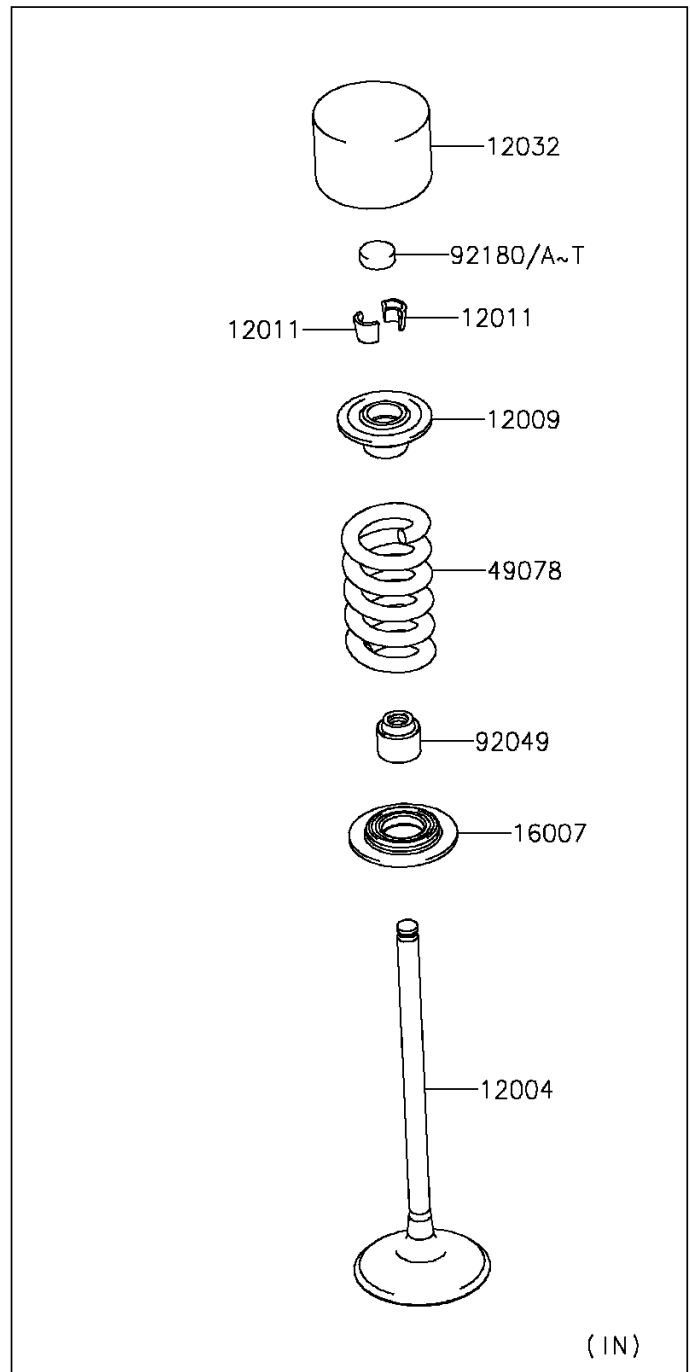

# 2014 Z1000 ABS

## PARTS DIAGRAM

Valve(s)

E1210

## PARTS LIST

Valve(s)

**ITEM NAME**

**PART NUMBER**

**QUANTITY**

---