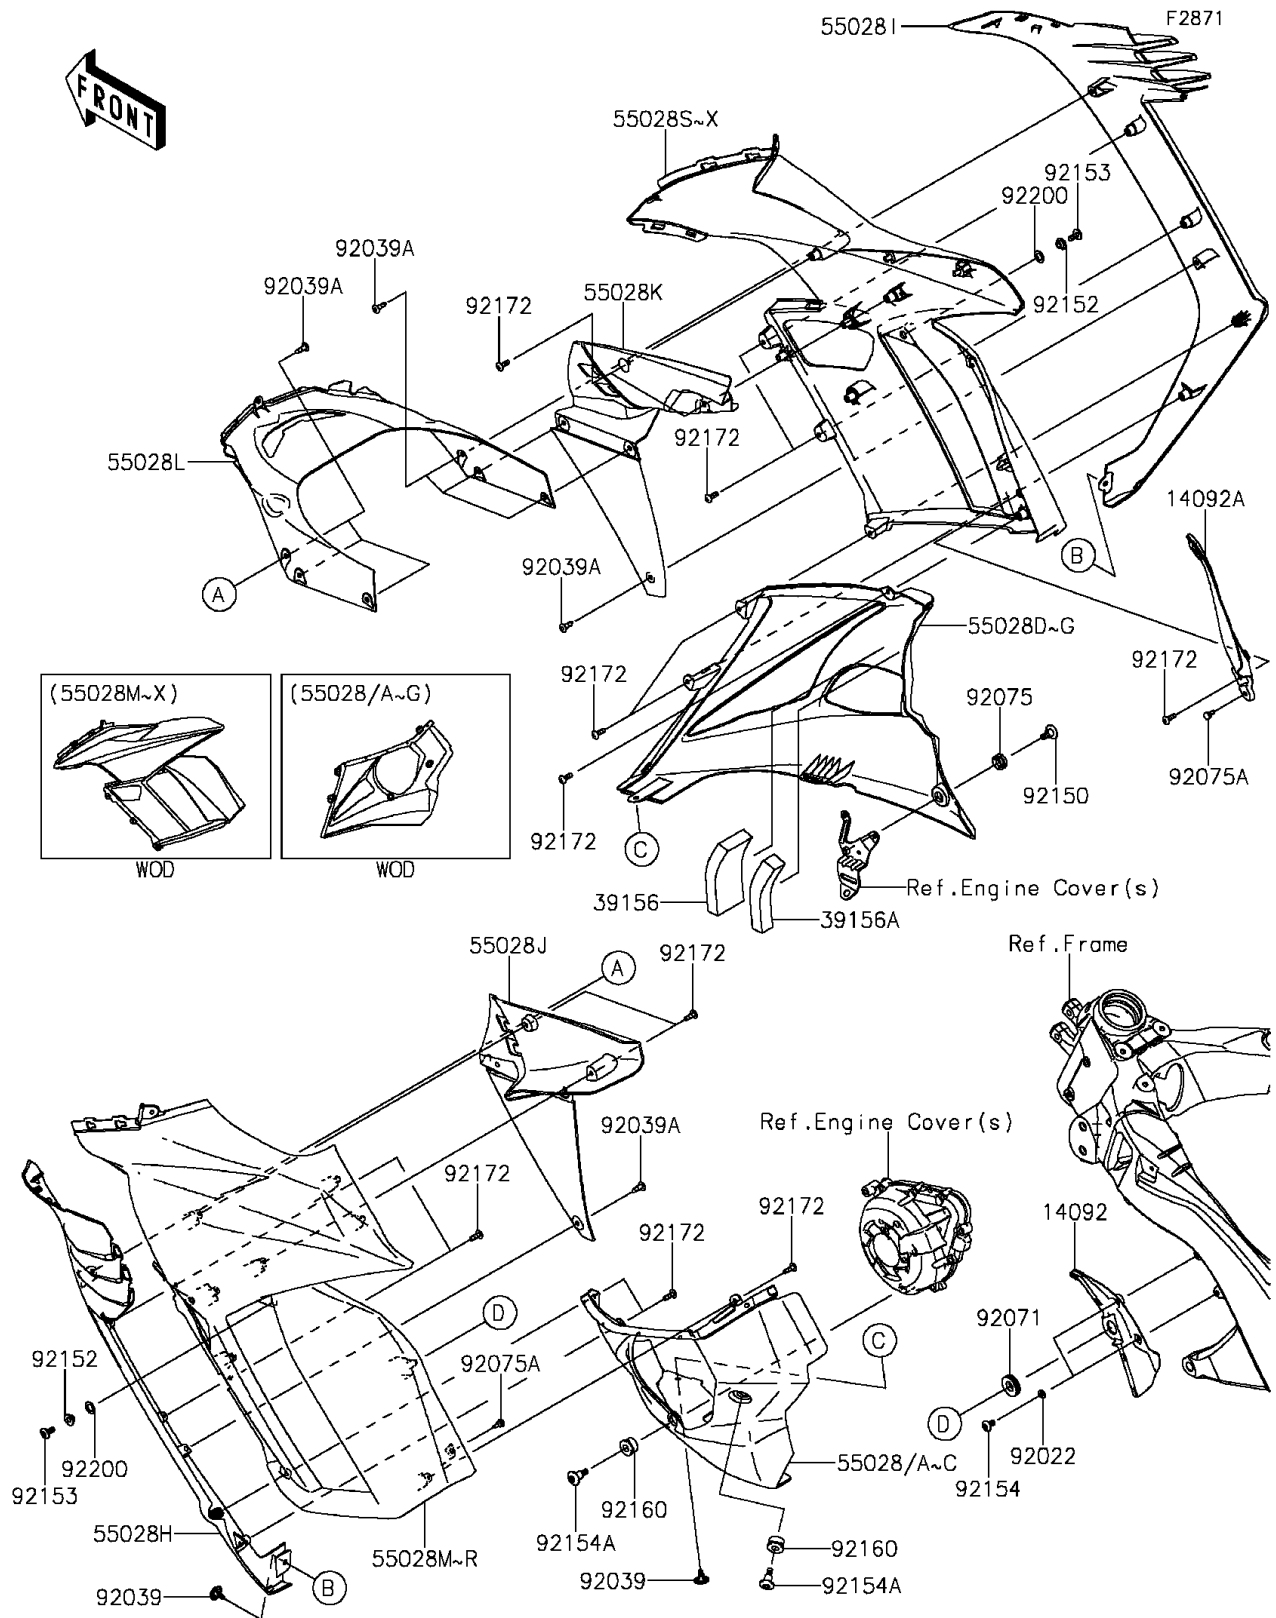

2015 Ninja 1000 ABS

PARTS DIAGRAM

Cowling(Center)

Kawasaki

Let the Good Times Roll®

2015 Ninja 1000 ABS

PARTS LIST

Cowling(Center)

ITEM NAME	PART NUMBER	QUANTITY
COVER,LH (Ref # 14092)	14092-0250	1
COVER,RH (Ref # 14092A)	14092-0251	1
PAD,20X120X50 (Ref # 39156)	39156-0708	1
PAD,20X140X15 (Ref # 39156A)	39156-0736	1
COWLING,LWR,LH,M.F.S.BLACK (Ref # 55028C)	55028-0346-739	1
COWLING,LWR,RH,M.F.S.BLACK (Ref # 55028G)	55028-0347-739	1
COWLING,SLAT,LH,F.BLACK (Ref # 55028H)	55028-0348-6Z	1
COWLING,SLAT,RH,F.BLACK (Ref # 55028I)	55028-0349-6Z	1
COWLING,INNER,LH (Ref # 55028J)	55028-0350	1
COWLING,INNER,RH (Ref # 55028K)	55028-0351	1
COWLING,FR (Ref # 55028L)	55028-0352	1
COWLING,SIDE,LH,M.C.GRAY (Ref # 55028O)	55028-0386-51A	1
COWLING,SIDE,LH,C.L.GREEN (Ref # 55028P)	55028-0386-51P	1
COWLING,SIDE,LH,C.F.RED (Ref # 55028R)	55028-0386-816	1
COWLING,SIDE,RH,M.C.GRAY (Ref # 55028U)	55028-0387-51A	1
COWLING,SIDE,RH,C.L.GREEN (Ref # 55028V)	55028-0387-51P	1
COWLING,SIDE,RH,C.F.RED (Ref # 55028X)	55028-0387-816	1
WASHER,NYLON,5.3X11.5X1.5 (Ref # 92022)	92022-1521	2
RIVET,HOLE 8MM (Ref # 92039)	92039-0014	2
RIVET (Ref # 92039A)	92039-0068	8
GROMMET (Ref # 92071)	92071-1043	1
DAMPER (Ref # 92075)	92075-1634	1
DAMPER,6X10X15 (Ref # 92075A)	92075-1808	2
BOLT,SOCKET,6MM (Ref # 92150)	92150-1154	1
COLLAR,6.5X10X6.2 (Ref # 92152)	92152-1511	2
BOLT,SOCKET,6X14 (Ref # 92153)	92153-1021	2
BOLT,SOCKET,5X16 (Ref # 92154)	92154-0026	2
BOLT,6X24 (Ref # 92154A)	92154-0348	2
DAMPER (Ref # 92160)	92160-1141	2

2015 Ninja 1000 ABS

PARTS LIST

Cowling(Center)

ITEM NAME	PART NUMBER	QUANTITY
SCREW,TAPPING,5X16 (Ref # 92172)	92172-0238	15
WASHER,10.3X17X1 (Ref # 92200)	92200-0380	2