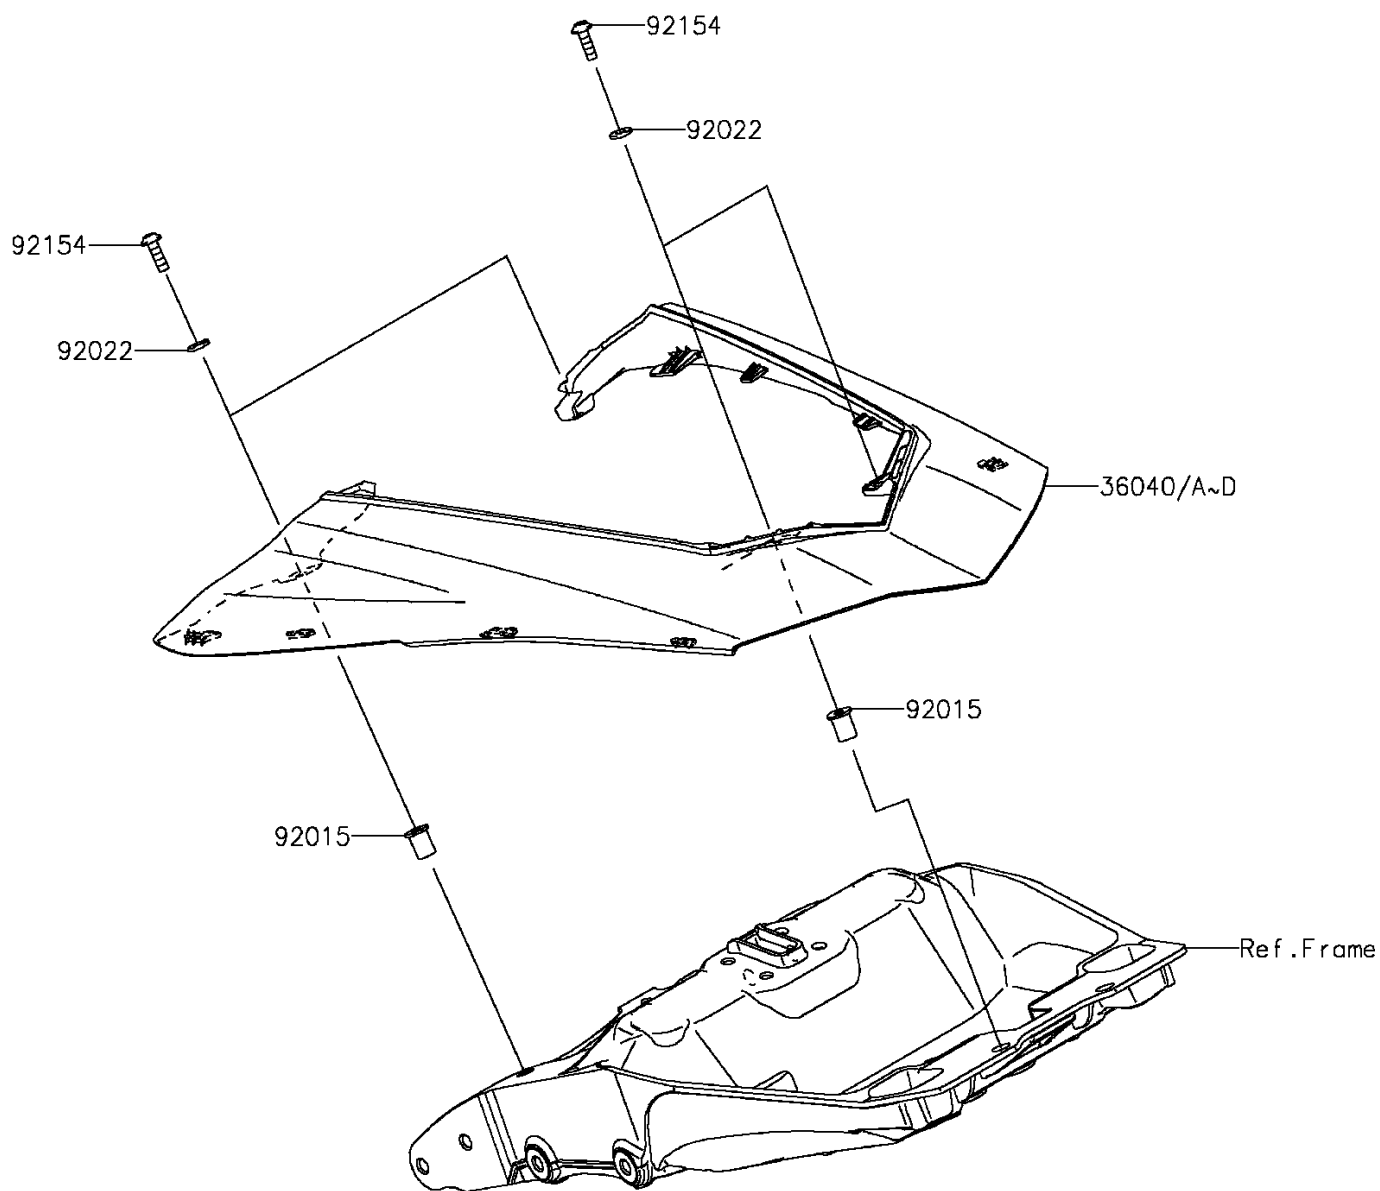

2015 Ninja 1000 ABS

PARTS DIAGRAM

Side Covers

Kawasaki

Let the Good Times Roll®

F2611

2015 Ninja 1000 ABS

PARTS LIST

Side Covers

ITEM NAME

PART NUMBER

QUANTITY
