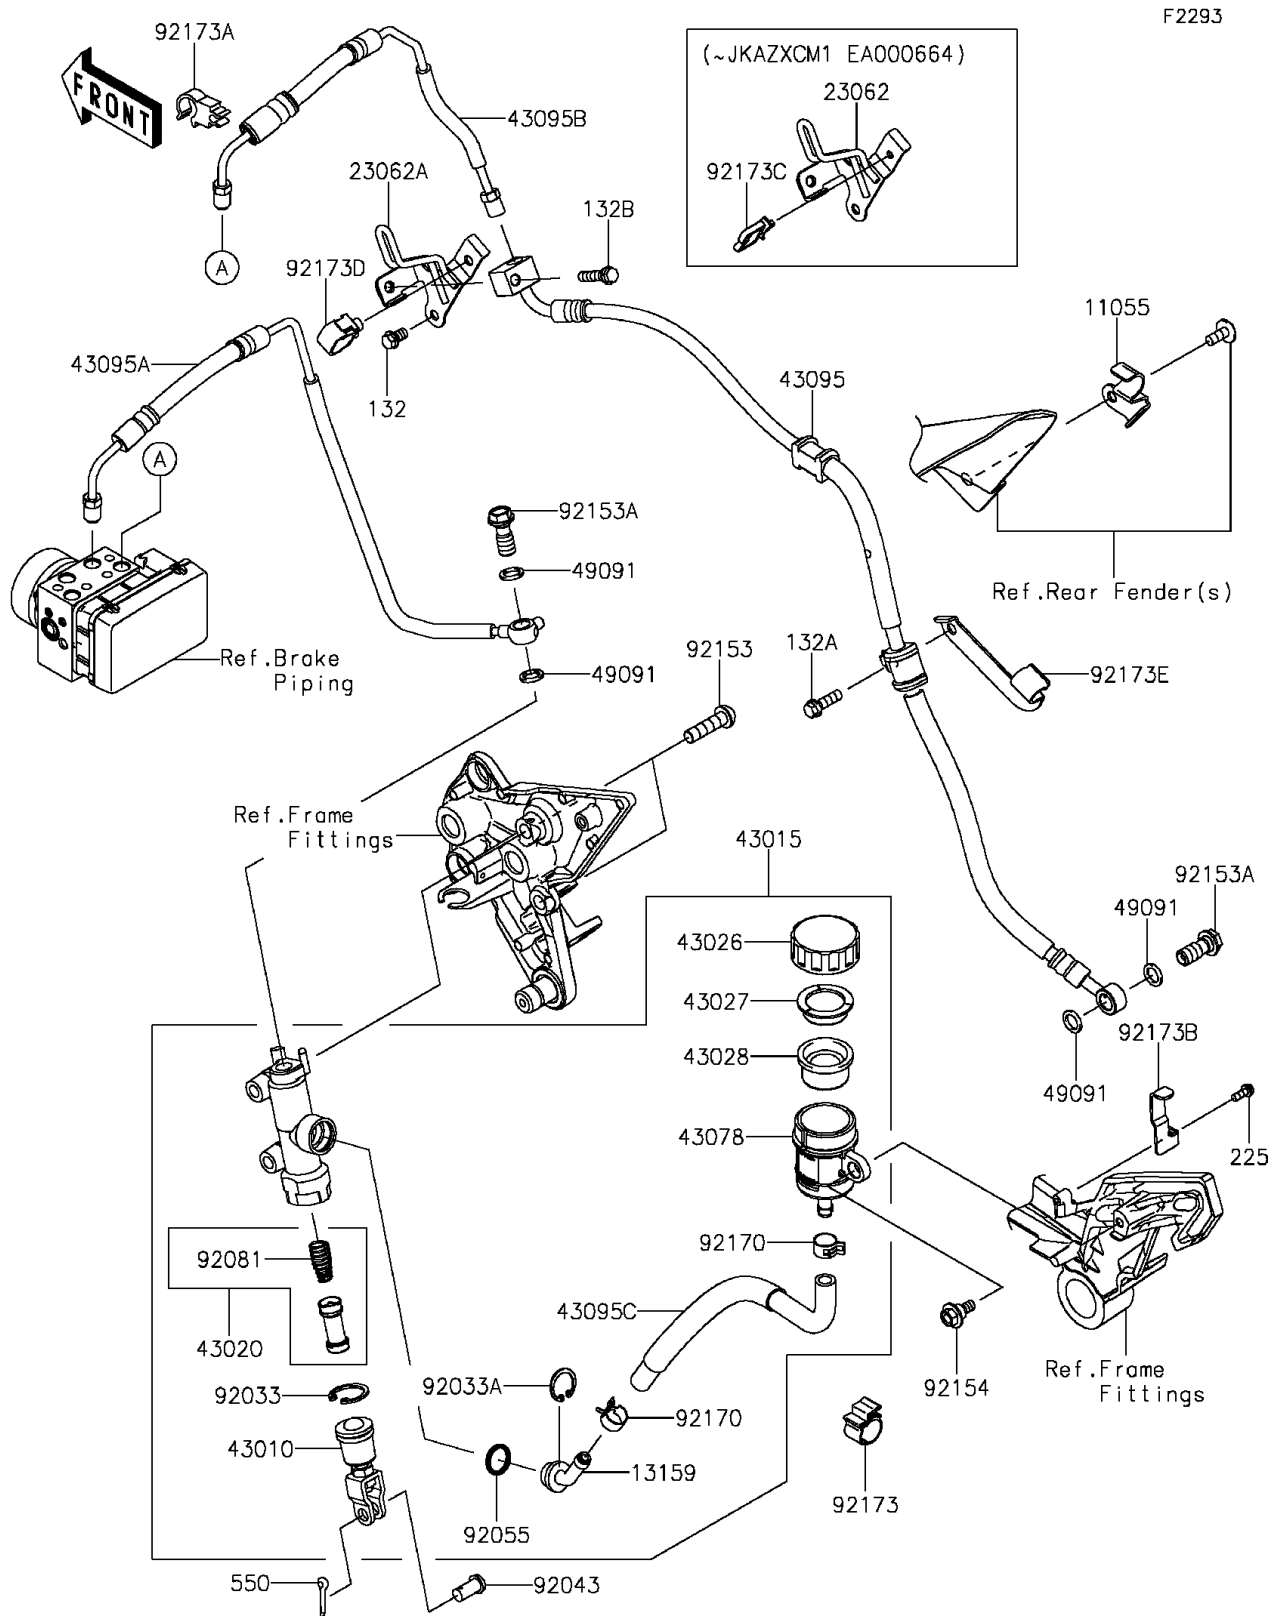

2015 Ninja 1000 ABS

PARTS DIAGRAM

Rear Master Cylinder

2015 Ninja 1000 ABS

PARTS LIST

Rear Master Cylinder

ITEM NAME

PART NUMBER

QUANTITY
