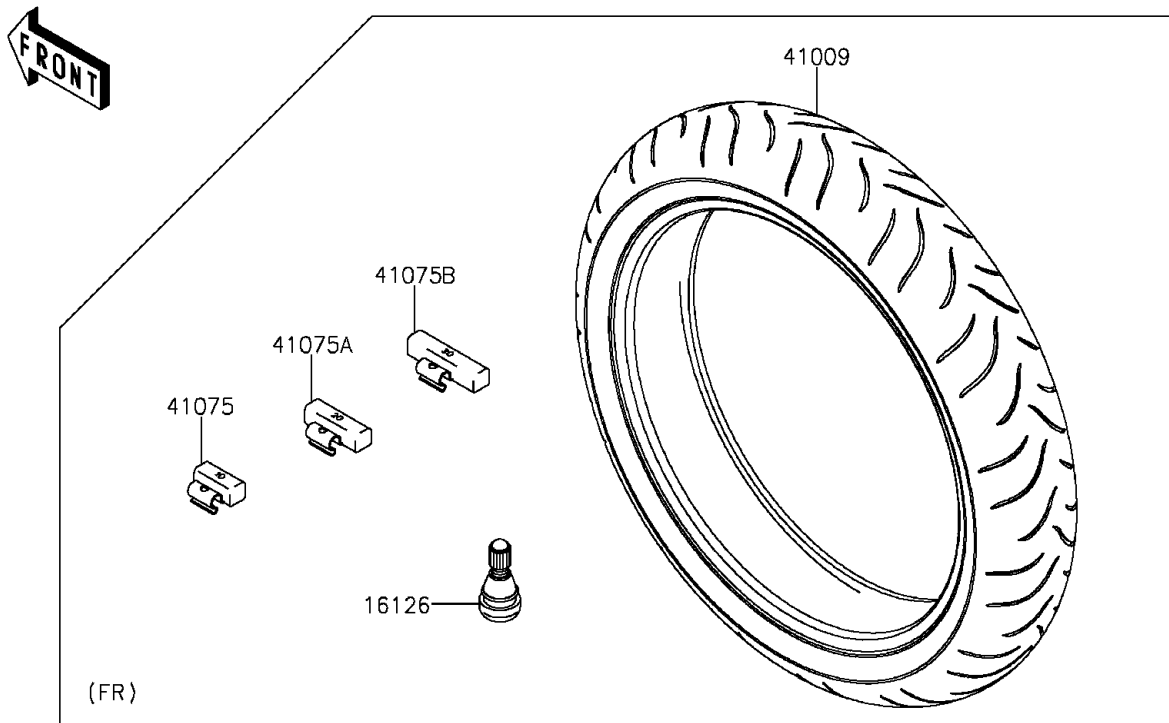

2015 Ninja 1000 ABS

PARTS DIAGRAM

Tires

F2210

2015 Ninja 1000 ABS

PARTS LIST

Tires

ITEM NAME	PART NUMBER	QUANTITY
VALVE,TIRE (Ref # 16126)	16126-1140	2
TIRE,FR,120/70ZR17(58W),S20F (Ref # 41009)	41009-0545	1
TIRE,RR,190/50ZR17(73W),S20R (Ref # 41009A)	41009-0546	1
BALANCER-WHEEL,10G,SILVER (Ref # 41075)	41075-0007	AR
BALANCER-WHEEL,20G,SILVER (Ref # 41075A)	41075-0008	AR
BALANCER-WHEEL,30G,SILVER (Ref # 41075B)	41075-0009	AR