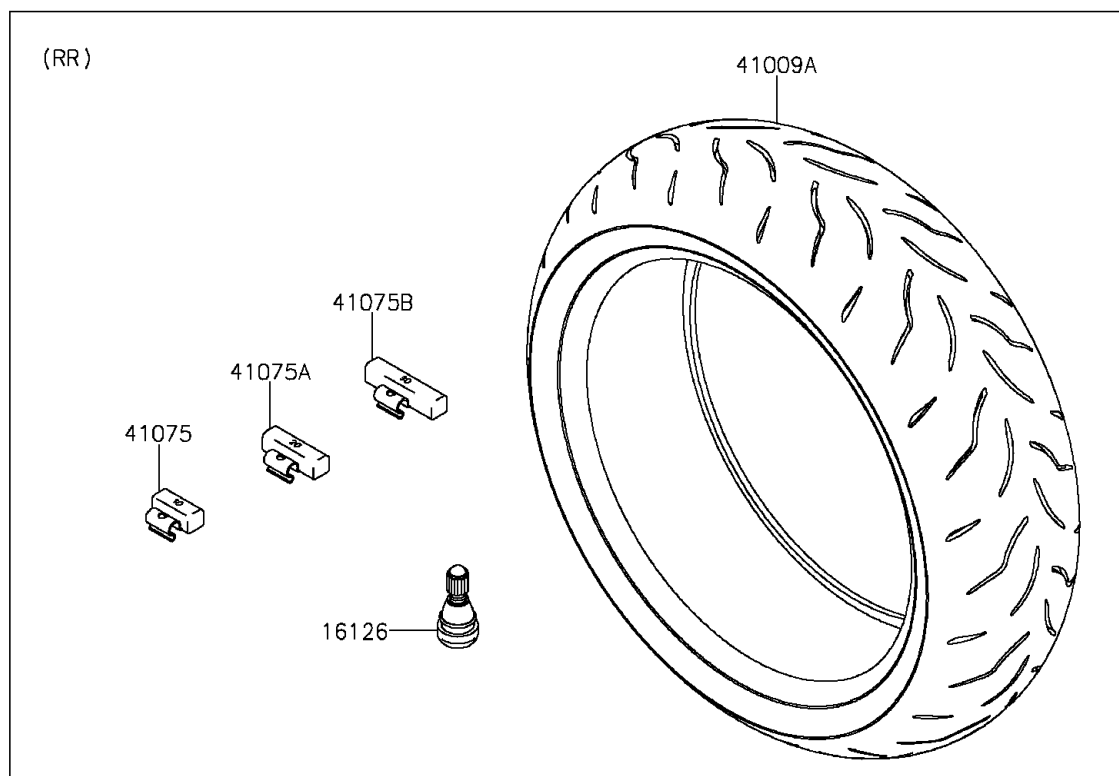

2015 Ninja 1000 ABS

PARTS DIAGRAM

Tires

F2210

2015 Ninja 1000 ABS

PARTS LIST

Tires

ITEM NAME	PART NUMBER	QUANTITY
VALVE,TIRE (Ref # 16126)	16126-1140	2
TIRE,FR,120/70ZR17(58W),S20F (Ref # 41009)	41009-0545	1
TIRE,RR,190/50ZR17(73W),S20R (Ref # 41009A)	41009-0546	1
BALANCER-WHEEL,10G,SILVER (Ref # 41075)	41075-0007	AR
BALANCER-WHEEL,20G,SILVER (Ref # 41075A)	41075-0008	AR
BALANCER-WHEEL,30G,SILVER (Ref # 41075B)	41075-0009	AR