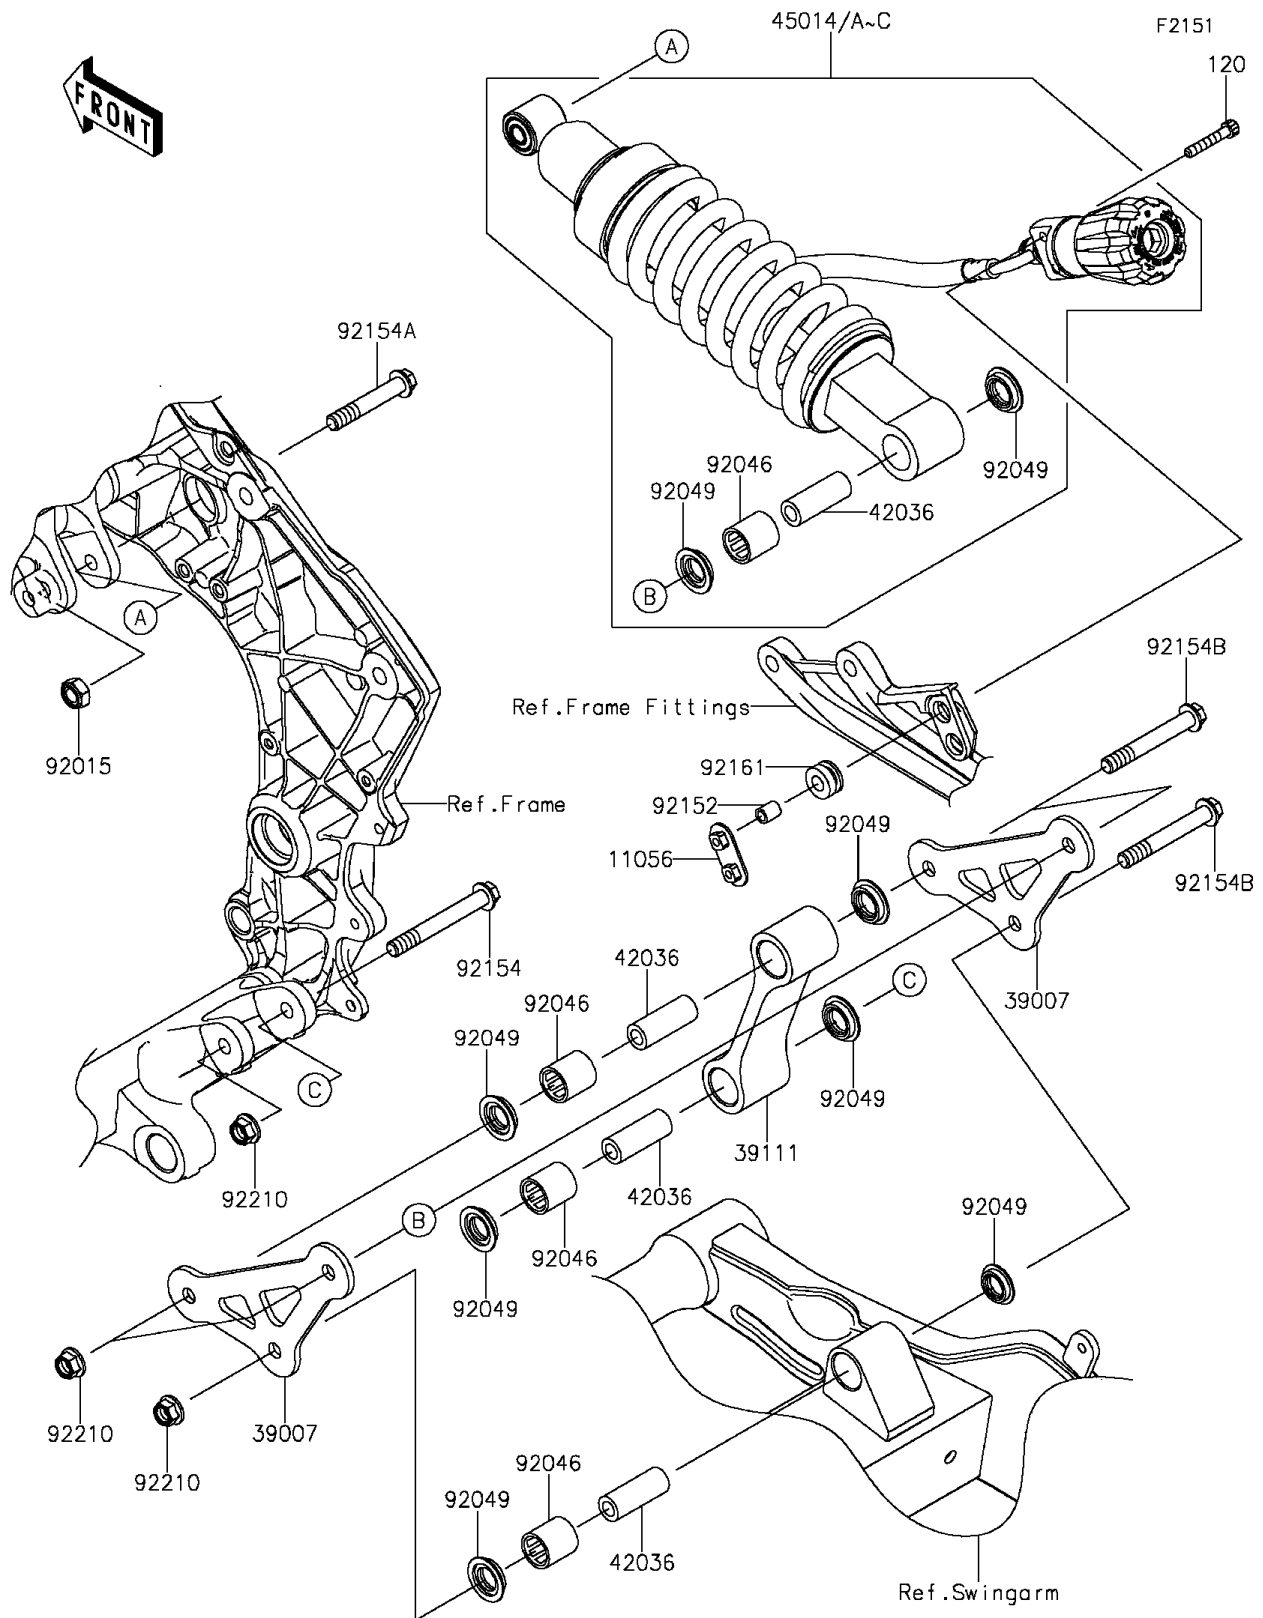

2015 Ninja 1000 ABS

PARTS DIAGRAM

Suspension/Shock Absorber