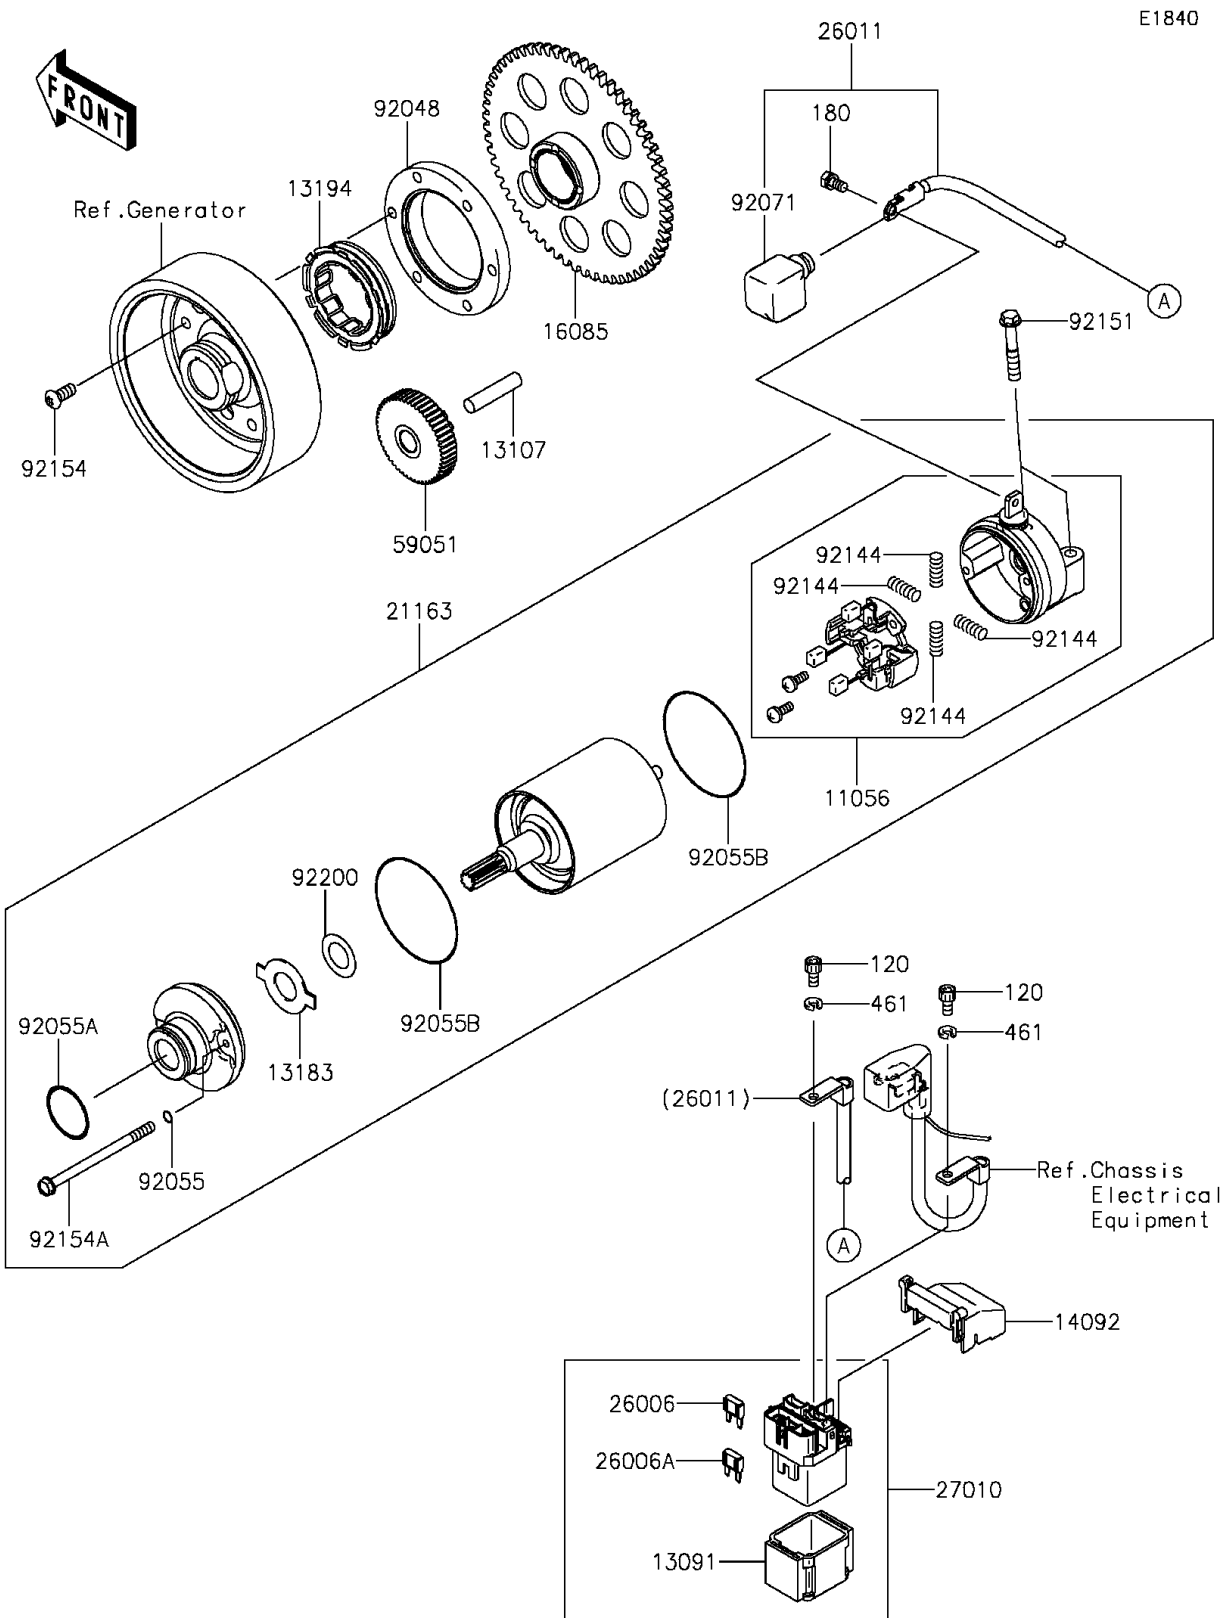

## PARTS DIAGRAM

### Starter Motor

## PARTS LIST

### Starter Motor

ITEM NAME	PART NUMBER	QUANTITY
BRACKET (Ref # 11056)	11056-2770	1
BOLT-SOCKET,5X10 (Ref # 120)	120CB0510	2
HOLDER,MAGNETIC SWITCH (Ref # 13091)	13091-1884	1
SHAFT,IDLER GEAR (Ref # 13107)	13107-1377	1
PLATE (Ref # 13183)	13183-1460	1
CLUTCH-ONEWAY (Ref # 13194)	13194-1096	1
COVER (Ref # 14092)	14092-0109	1
GEAR,CLUTCH ONEWAY (Ref # 16085)	16085-0609	1
BOLT-UPSET-WS,5X10 (Ref # 180)	180BA0510	1
STARTER-ELECTRIC (Ref # 21163)	21163-0735	1
FUSE,MINI BLADE,15A,BLUE (Ref # 26006)	26006-0001	1
FUSE,MINI BLADE,30A,GREEN (Ref # 26006A)	26006-1080	1
WIRE-LEAD (Ref # 26011)	26011-0820	1
SWITCH (Ref # 27010)	27010-0770	1
WASHER-SPRING,5MM (Ref # 461)	461DB0500	2
GEAR-SPUR,IDLER (Ref # 59051)	59051-0741	1
RACE (Ref # 92048)	92048-0018	1
RING-O,STARTER (Ref # 92055)	92055-0013	2
RING-O,24.4X3.1 (Ref # 92055A)	92055-1262	1
RING-O (Ref # 92055B)	92055-1455	2
GROMMET (Ref # 92071)	92071-0031	1
SPRING,BRUSH (Ref # 92144)	92144-1423	4
BOLT,6X35 (Ref # 92151)	92151-1624	2
BOLT,TORX,6X14 (Ref # 92154)	92154-1225	6
BOLT,FLANGED (Ref # 92154A)	92154-1284	2
WASHER (Ref # 92200)	92200-1019	1