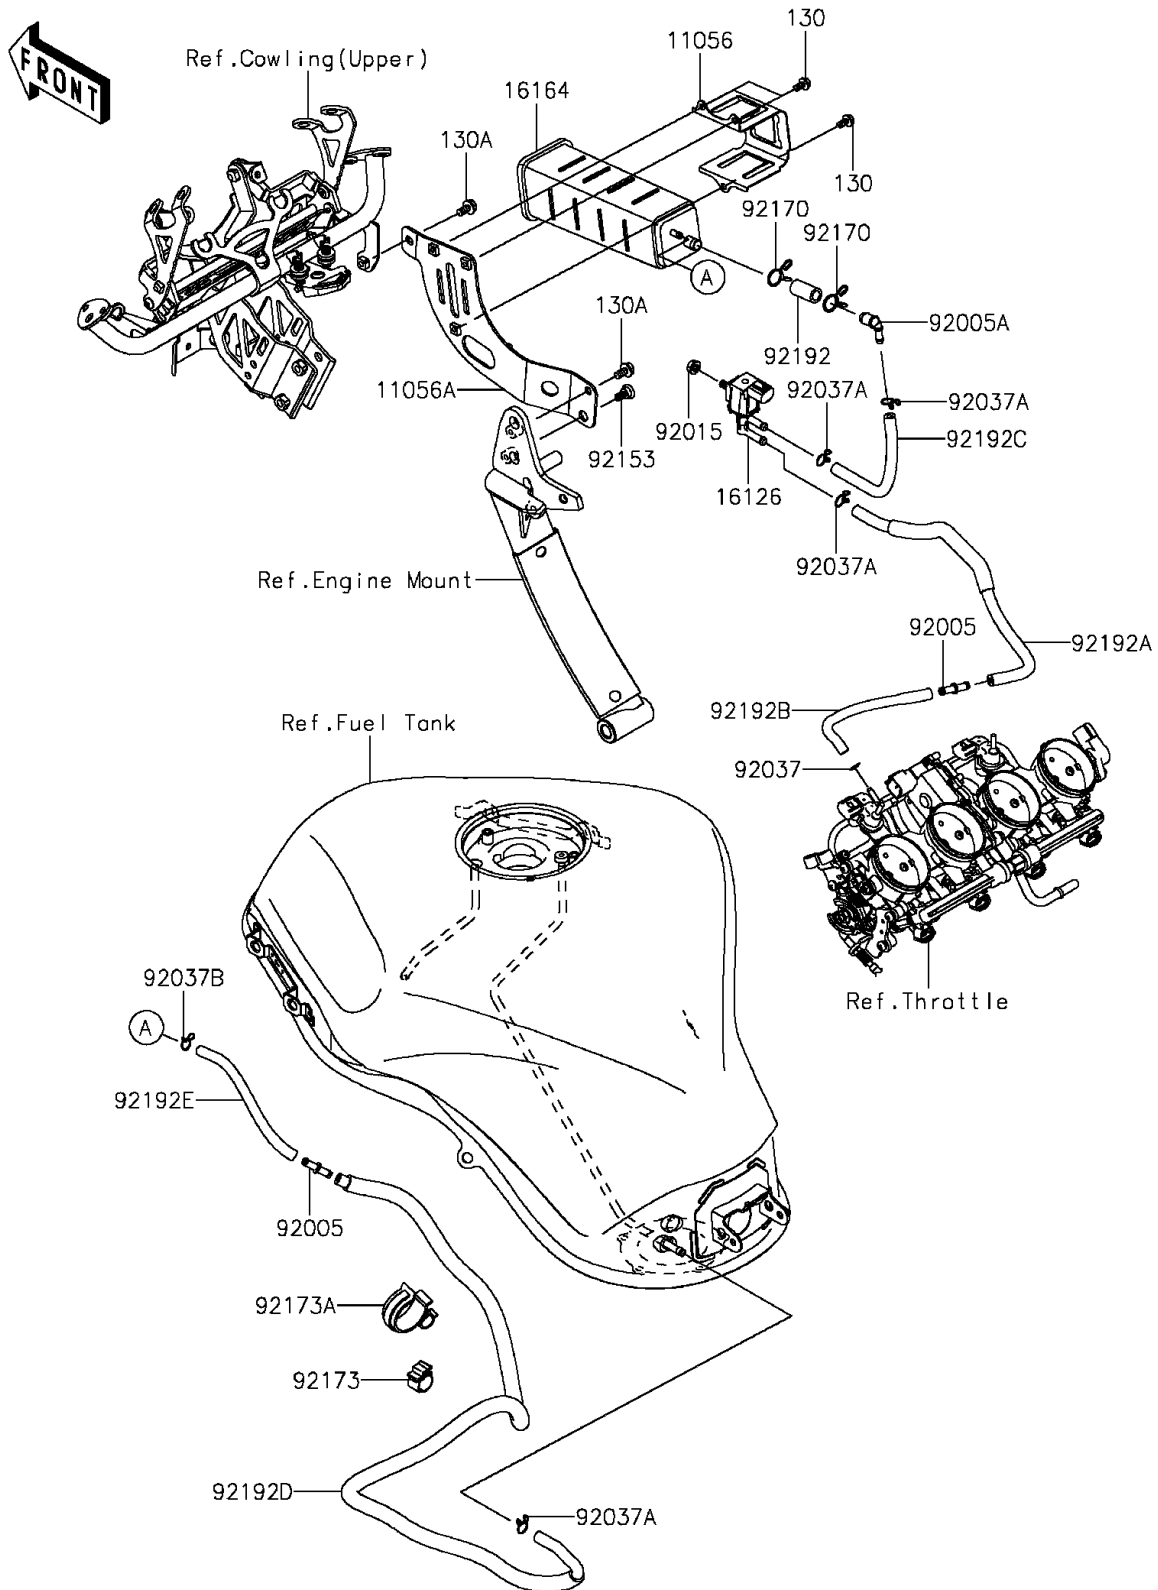

2015 Ninja 1000 ABS

PARTS DIAGRAM

Fuel Evaporative System(CA)

E1650

2015 Ninja 1000 ABS

PARTS LIST

Fuel Evaporative System(CA)

ITEM NAME

PART NUMBER

QUANTITY
