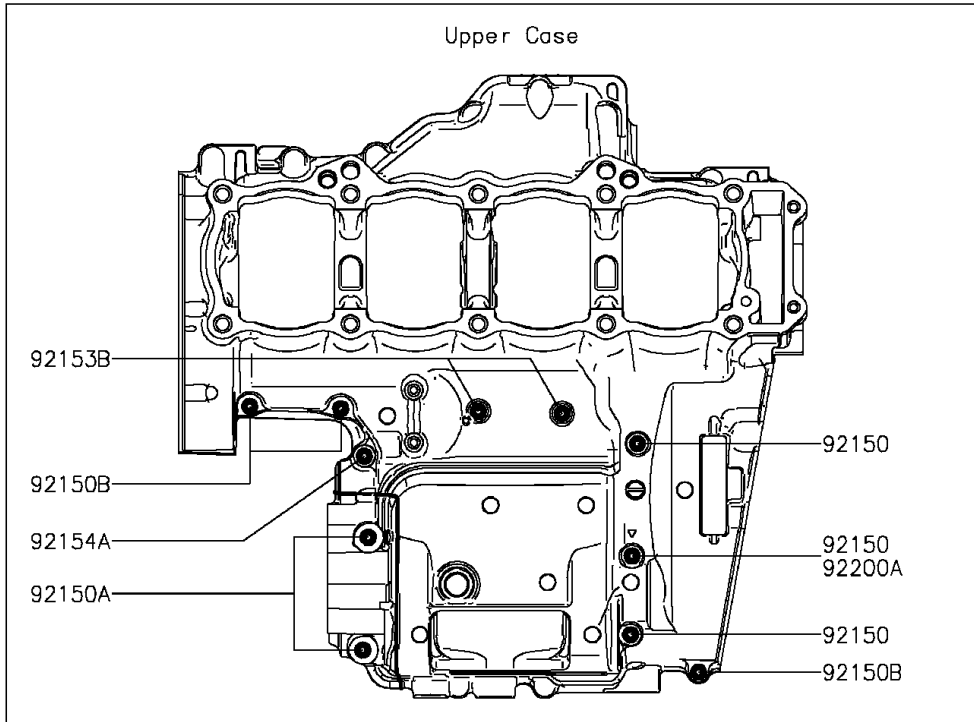

2015 Ninja 1000 ABS

PARTS DIAGRAM

Crankcase Bolt Pattern

E1412

2015 Ninja 1000 ABS

PARTS LIST

Crankcase Bolt Pattern

ITEM NAME	PART NUMBER	QUANTITY
BOLT,FLANGED,7X85 (Ref # 92150)	92150-1251	3
BOLT,8X70 (Ref # 92150A)	92150-1483	2
BOLT,6X40 (Ref # 92150B)	92150-1794	3
BOLT,FLANGED,7X45 (Ref # 92151)	92151-1539	8
BOLT,FLANGED,9X100 (Ref # 92153)	92153-0447	4
BOLT,FLANGED,7X60 (Ref # 92153A)	92153-1045	1
BOLT,FLANGED,6X68 (Ref # 92153B)	92153-1637	2
BOLT,FLANGED,9X90 (Ref # 92154)	92154-0248	6
BOLT,FLANGED,7X50 (Ref # 92154A)	92154-0372	3
WASHER,9.2X19X2.3 (Ref # 92200)	92200-0115	10
WASHER (Ref # 92200A)	92200-0556	2