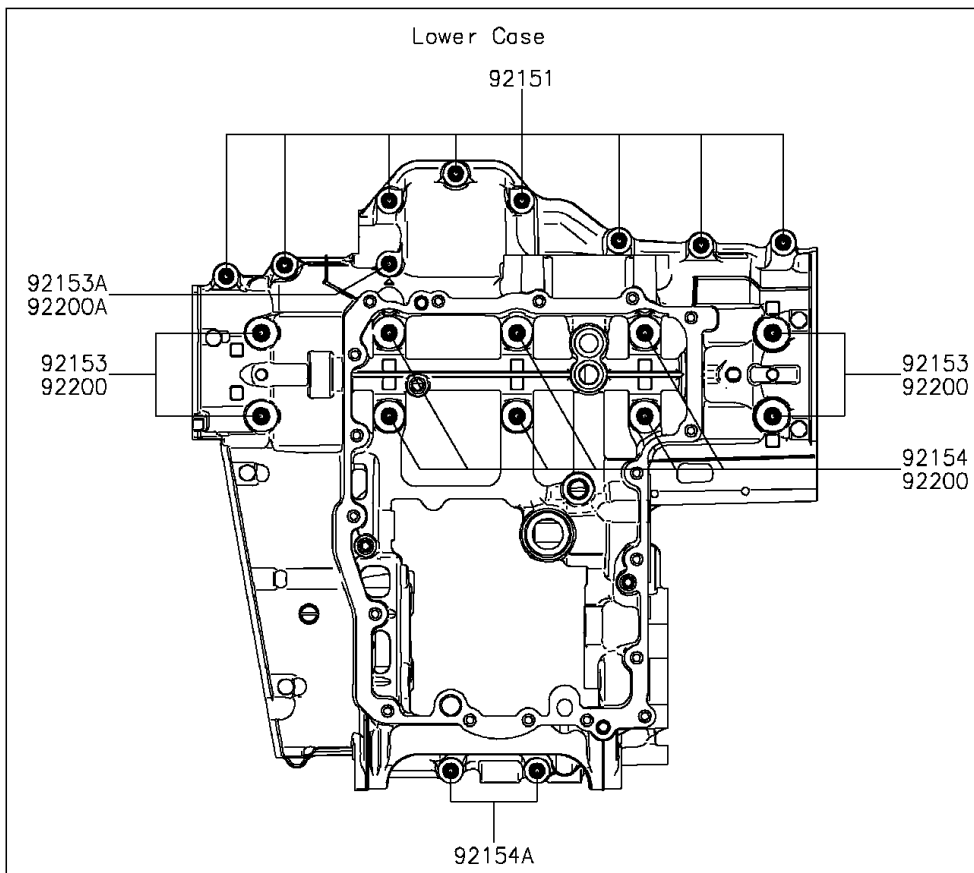

2015 Ninja 1000 ABS

PARTS DIAGRAM

Crankcase Bolt Pattern

E1412

2015 Ninja 1000 ABS

PARTS LIST

Crankcase Bolt Pattern

ITEM NAME	PART NUMBER	QUANTITY
BOLT,FLANGED,7X85 (Ref # 92150)	92150-1251	3
BOLT,8X70 (Ref # 92150A)	92150-1483	2
BOLT,6X40 (Ref # 92150B)	92150-1794	3
BOLT,FLANGED,7X45 (Ref # 92151)	92151-1539	8
BOLT,FLANGED,9X100 (Ref # 92153)	92153-0447	4
BOLT,FLANGED,7X60 (Ref # 92153A)	92153-1045	1
BOLT,FLANGED,6X68 (Ref # 92153B)	92153-1637	2
BOLT,FLANGED,9X90 (Ref # 92154)	92154-0248	6
BOLT,FLANGED,7X50 (Ref # 92154A)	92154-0372	3
WASHER,9.2X19X2.3 (Ref # 92200)	92200-0115	10
WASHER (Ref # 92200A)	92200-0556	2