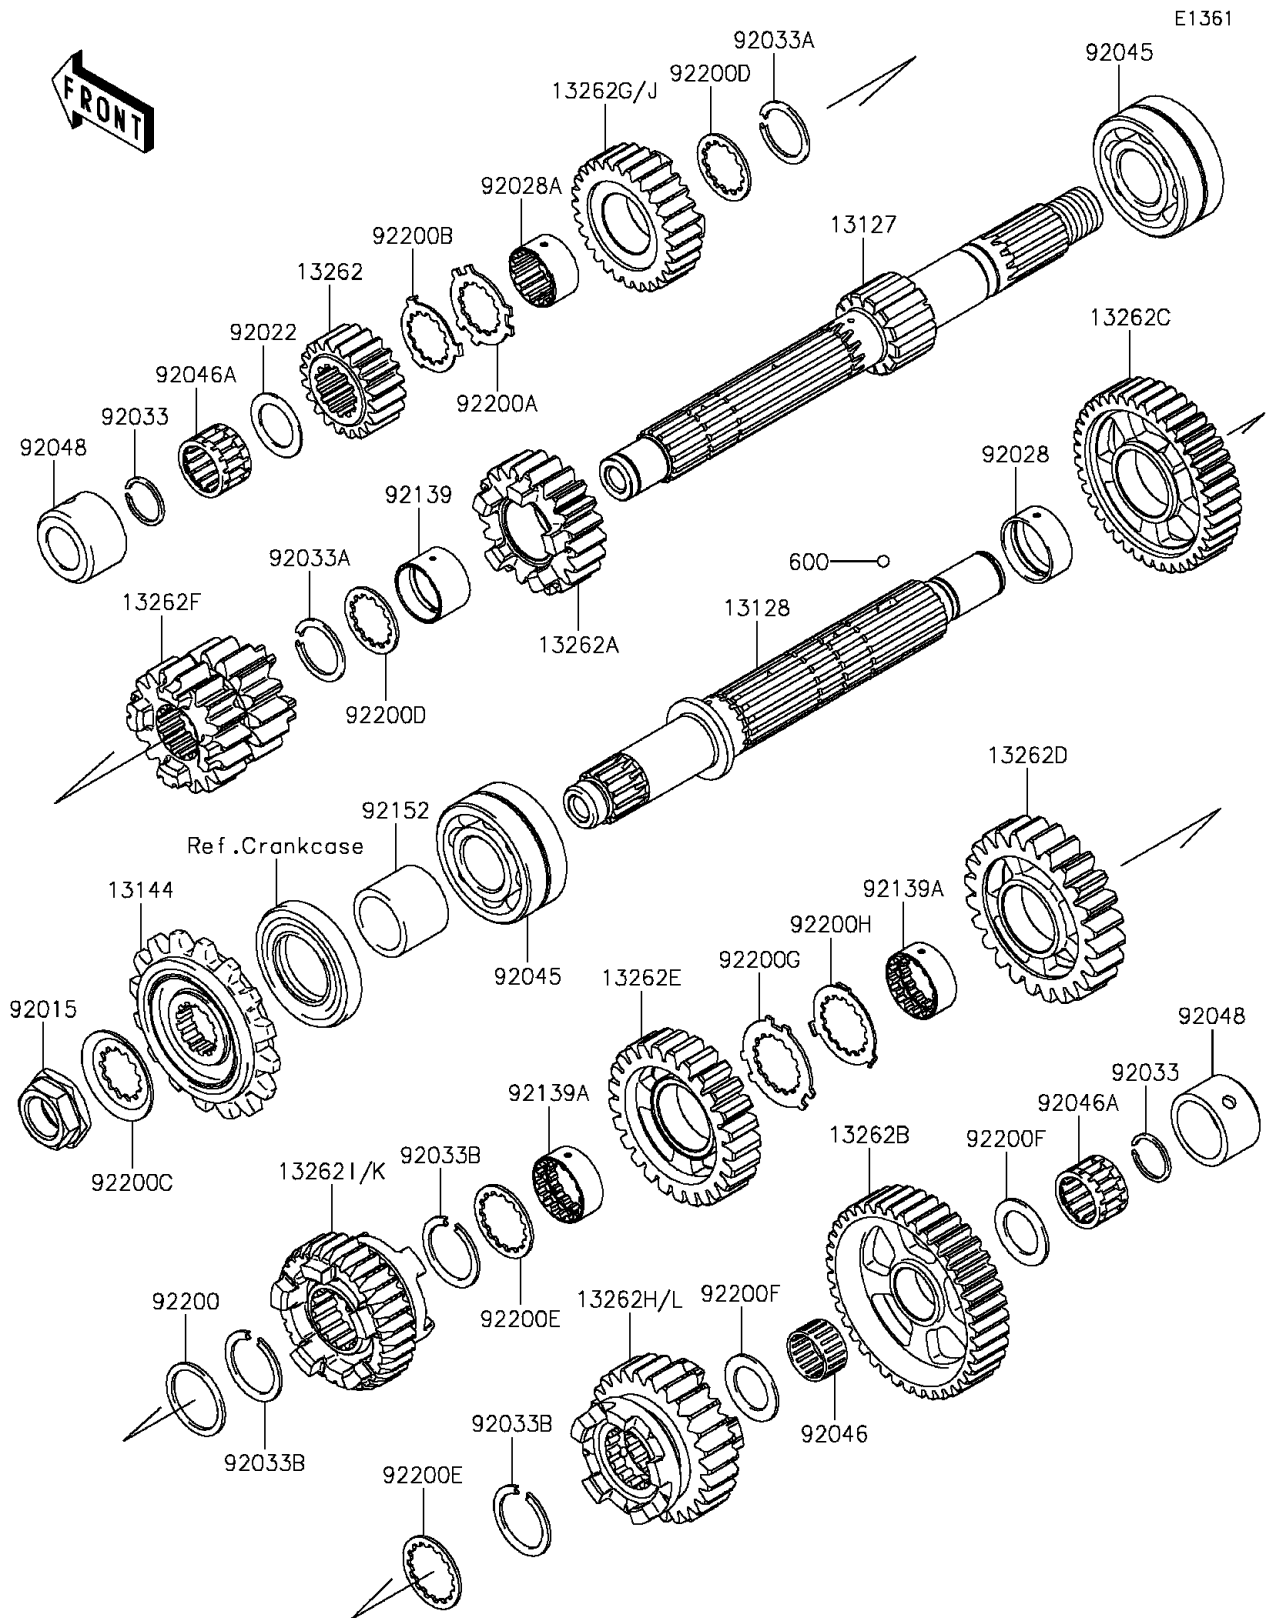

2015 Ninja 1000 ABS

PARTS DIAGRAM

Transmission