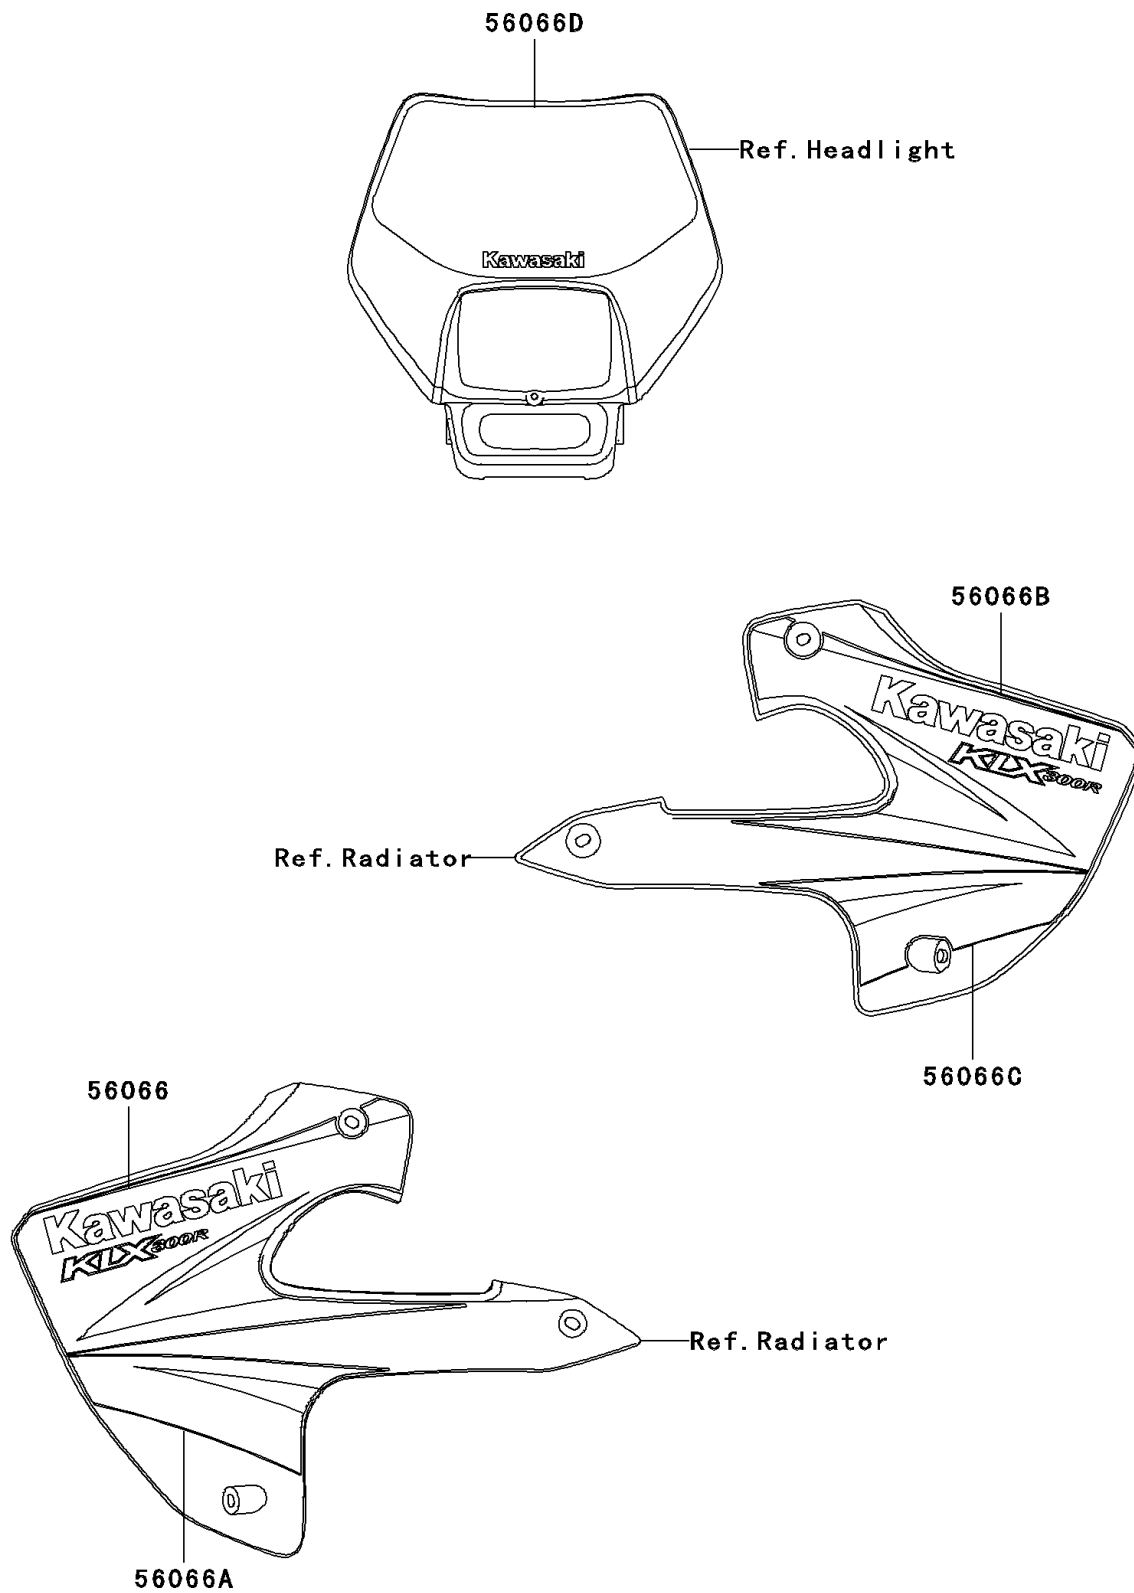

2004 KLX300R

PARTS DIAGRAM

Decals(KLX300-A9)

Kawasaki

Let the Good Times Roll®

F2861B

2004 KLX300R

PARTS LIST

Decals(KLX300-A9)

ITEM NAME

PART NUMBER

QUANTITY
