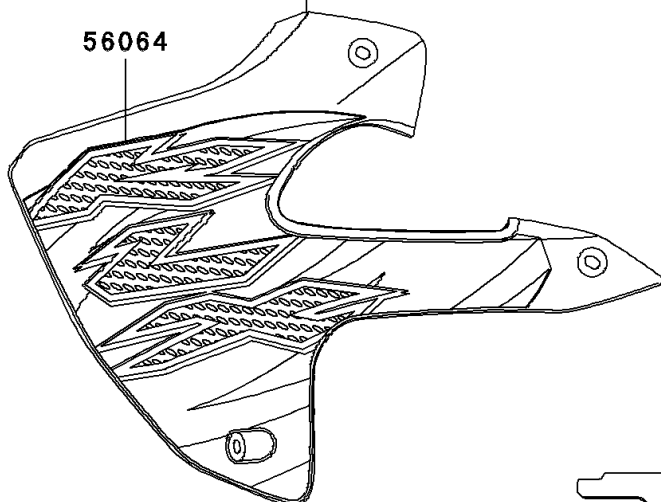

Ref. Radiator

56064