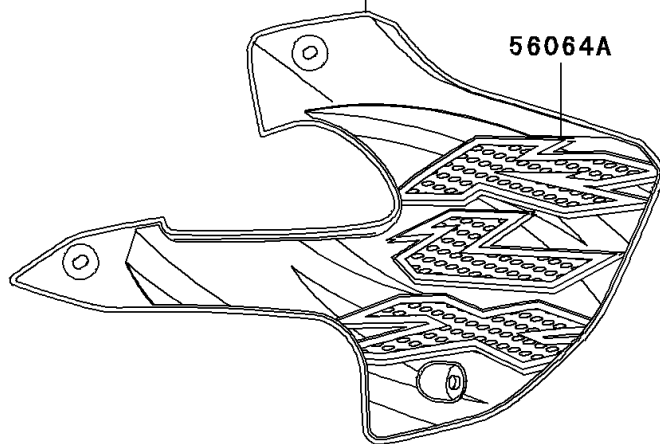

2002 KLX300R

PARTS DIAGRAM

Decals(KLX300-A7)

F2861

56062

Ref. Headlight

Ref. Radiator

56064A

PART NUMBER

QUANTITY
