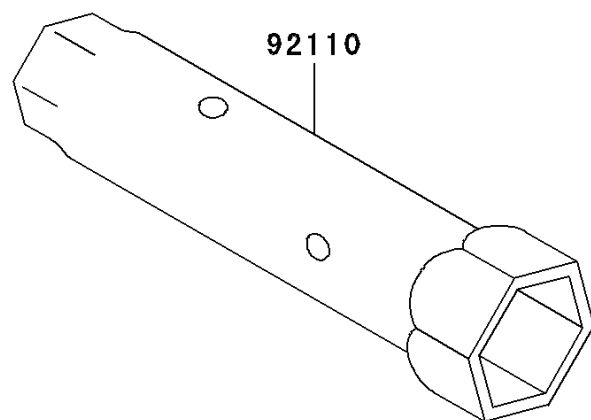

2002 KLX300R

PARTS DIAGRAM

Owner's Tools

F2810

2002 KLX300R

PARTS LIST

Owner's Tools

Kawasaki

Let the Good Times Roll®

ITEM NAME

PART NUMBER

QUANTITY
