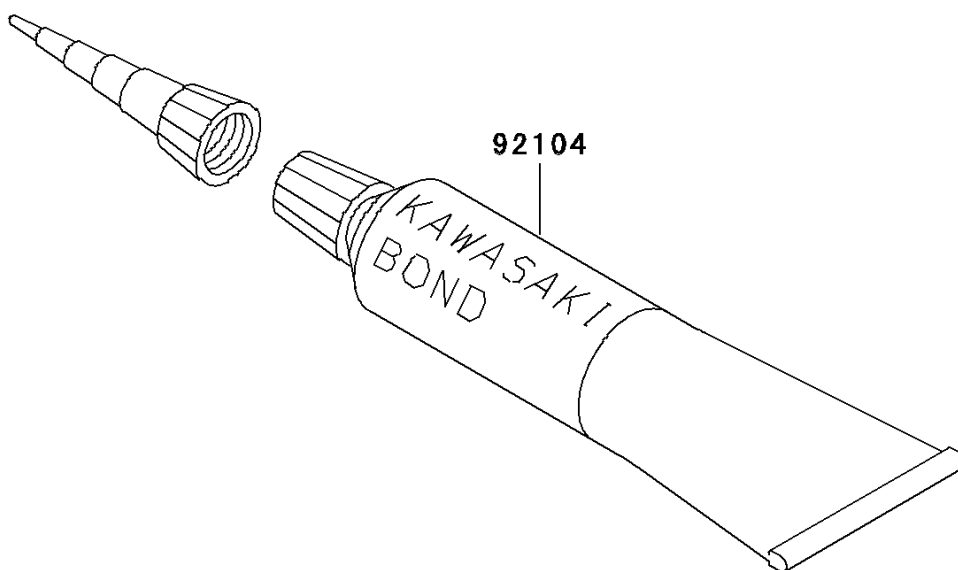

2002 KLX300R

PARTS DIAGRAM

Owner's Tools

F2810

2002 KLX300R

PARTS LIST

Owner's Tools

Kawasaki

Let the Good Times Roll®

ITEM NAME

PART NUMBER

QUANTITY
