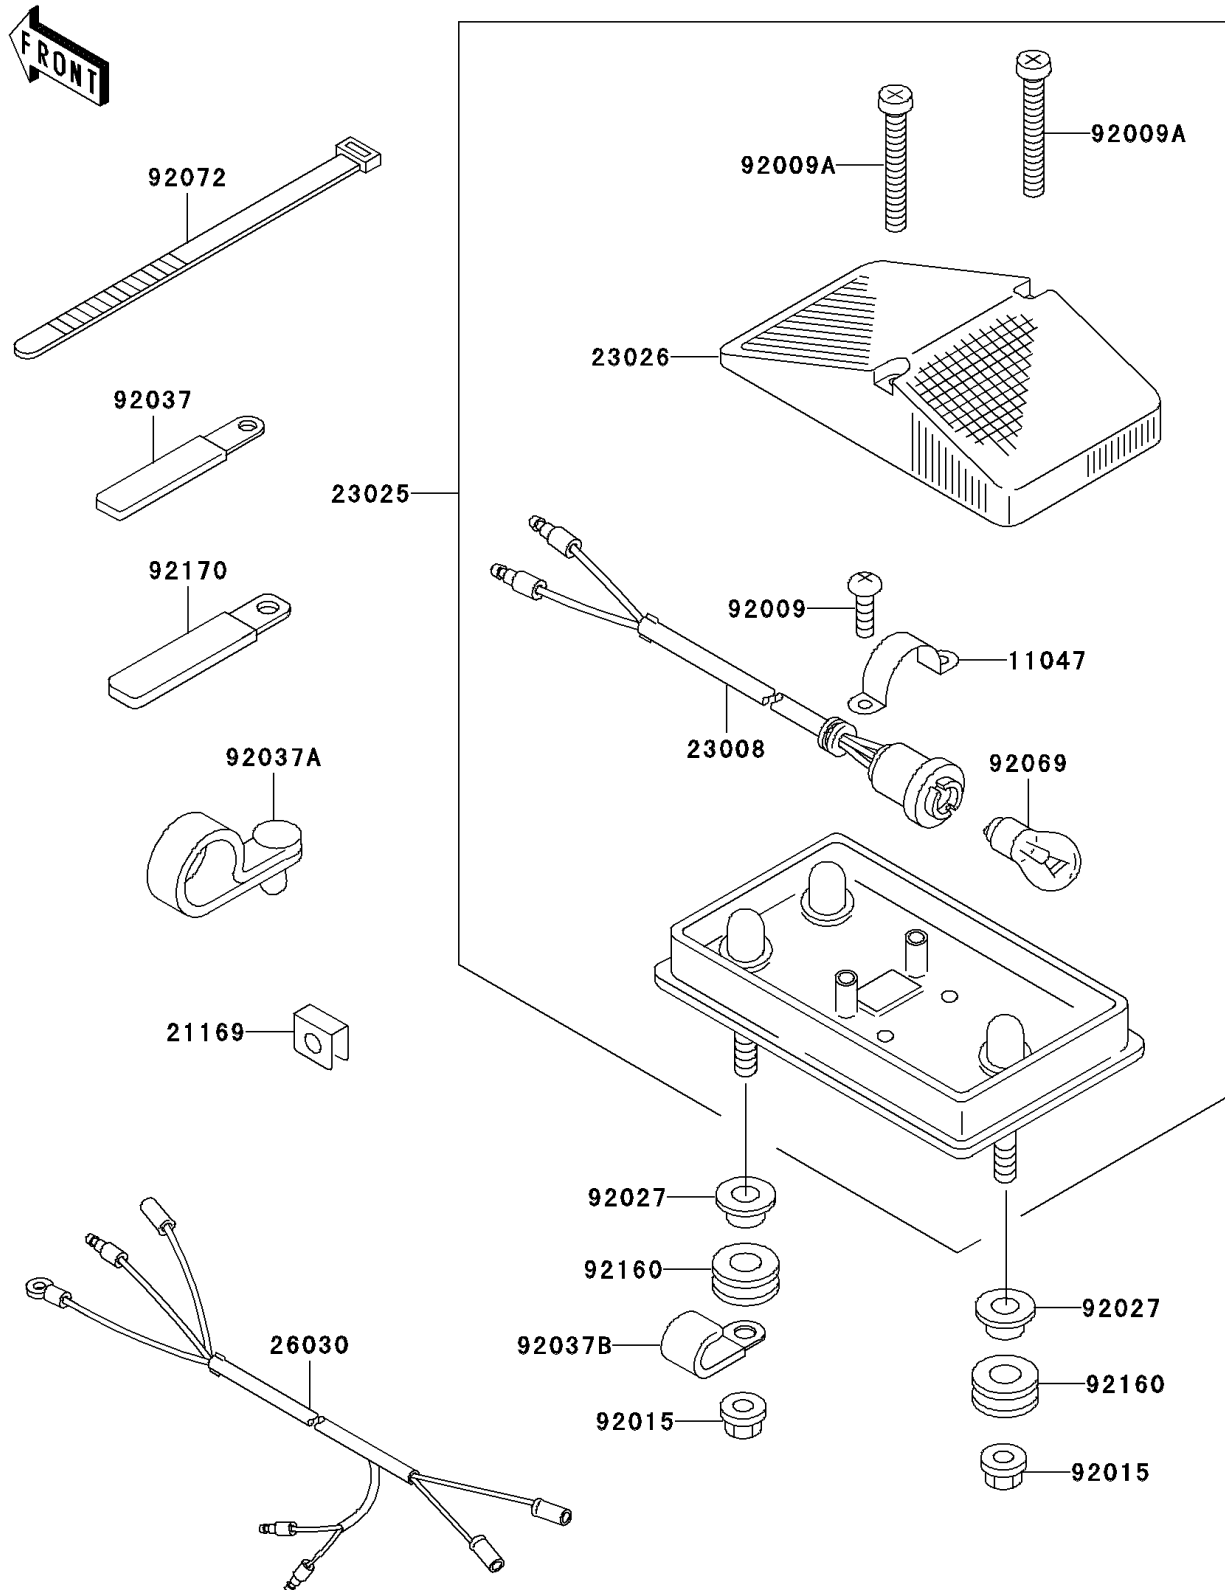

2002 KLX300R

PARTS DIAGRAM

Taillight(s)

F2720

2002 KLX300R

PARTS LIST

Taillight(s)

ITEM NAME

PART NUMBER

QUANTITY
